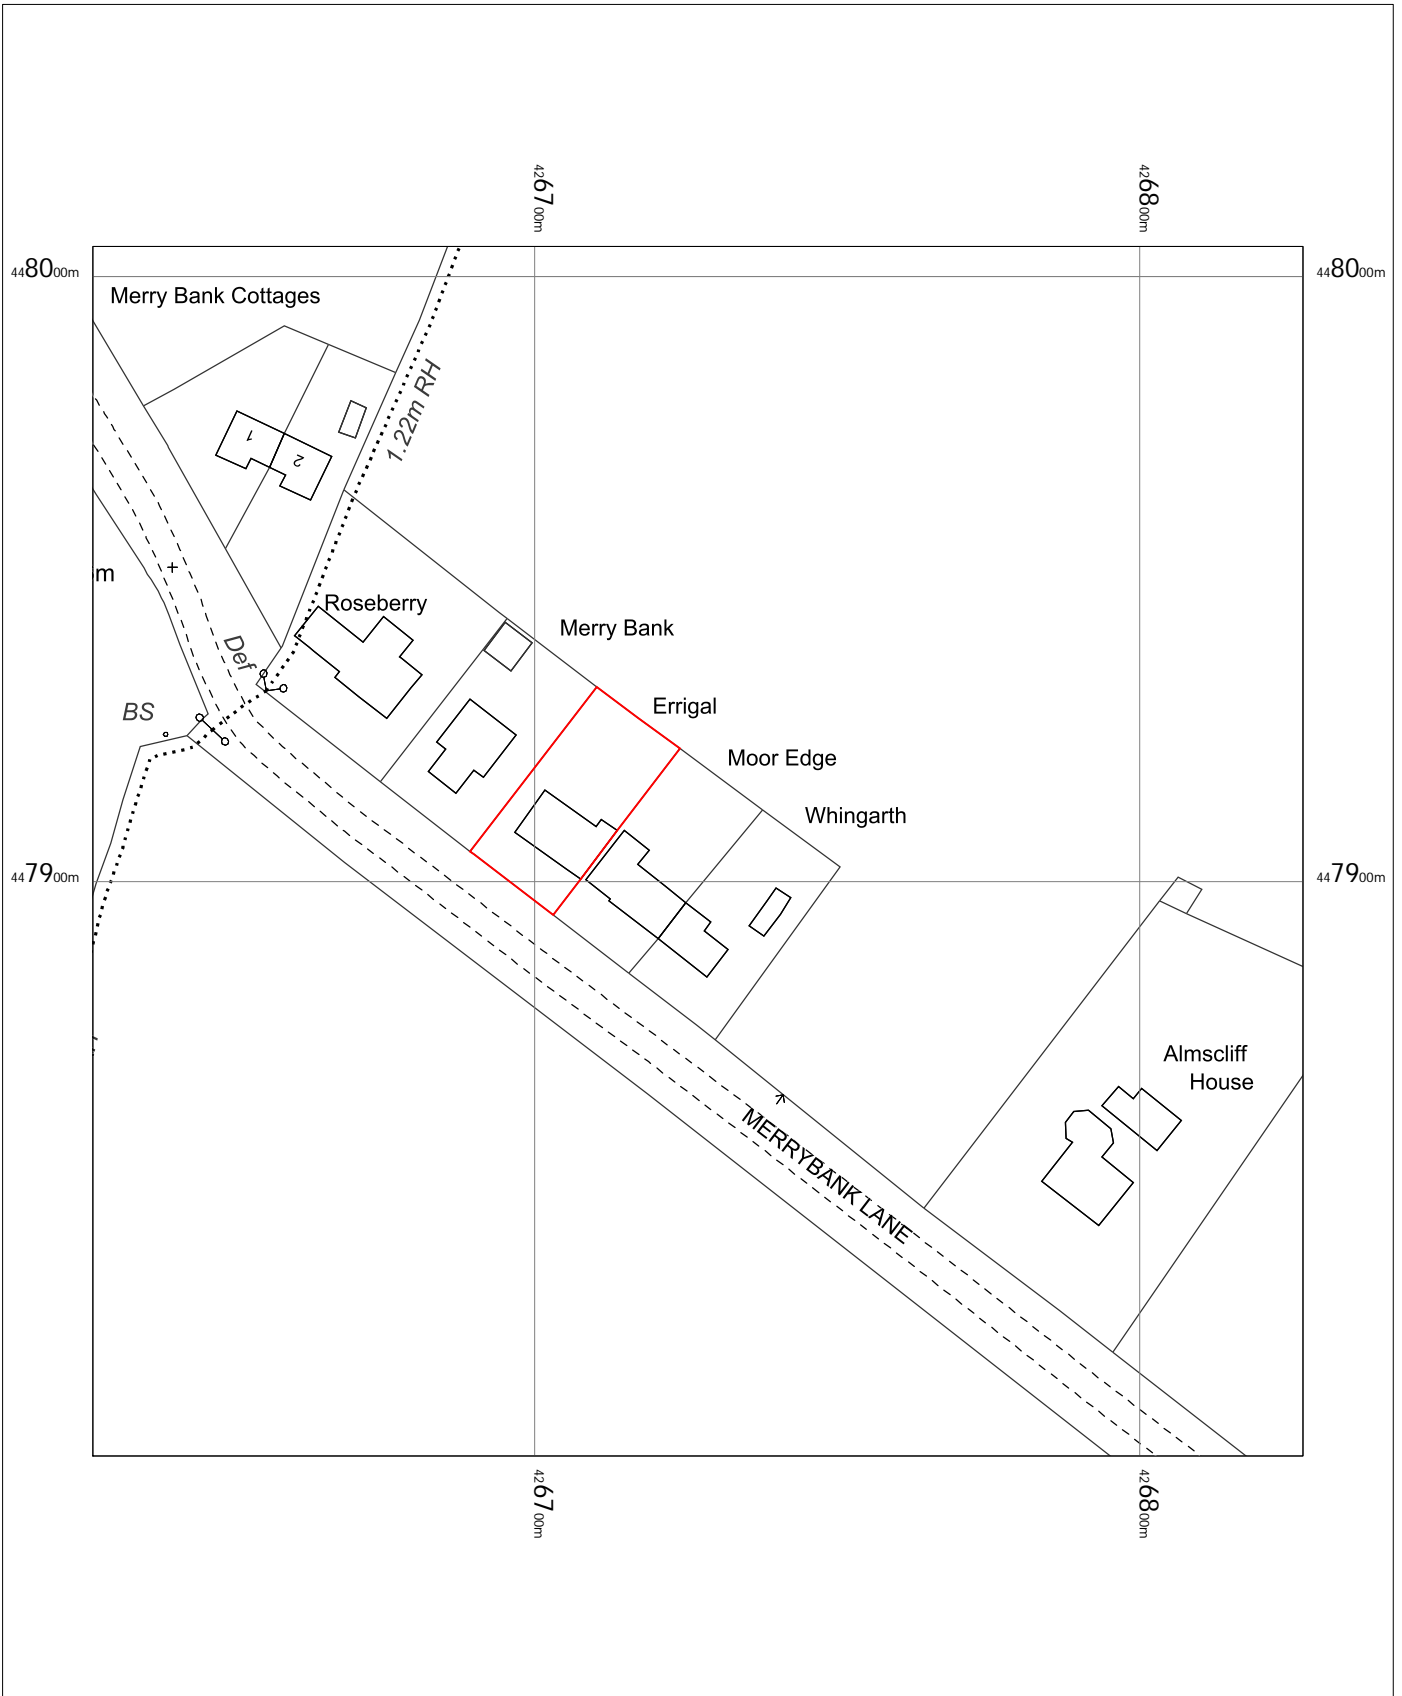

Merrybank, Merrybank Lane, LS17 0EN

Merrybank
Merrybank Lane,
Leeds,
Huby,
North Yorkshire
LS17 0EN

OS MasterMap 1250/2500/10000 scale
Wednesday, December 23, 2020, ID: MPMBW-00927986
www.blackwellmapping.co.uk

1:1250 scale print at A4, Centre: 426727 E, 447905 N

© Crown Copyright Ordnance Survey. Licence no. 100041041

BLACKWELL'S
MAPPING SERVICES
PERSONAL & PROFESSIONAL MAPPING
www.blackwellmapping.co.uk

TEL: 0800 151 2612
maps@blackwell.co.uk