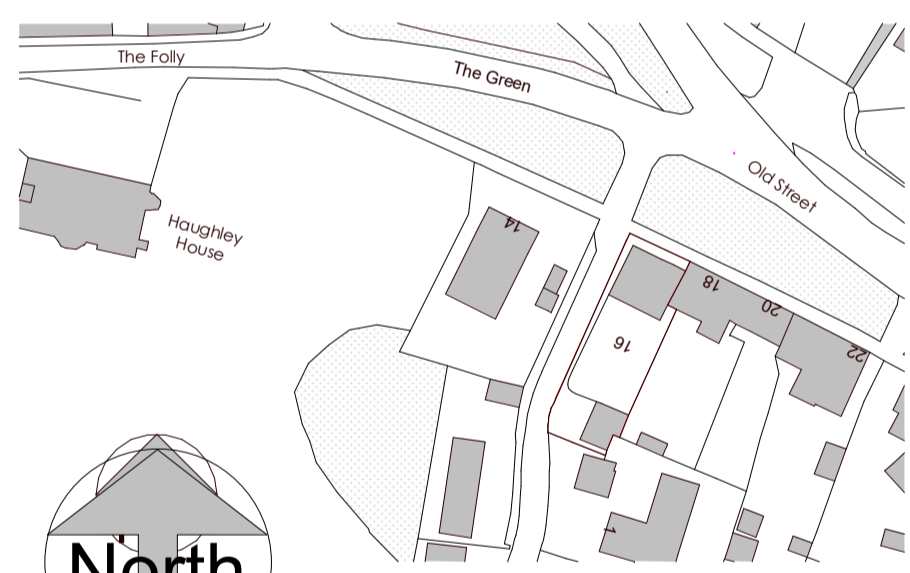

VISUAL SCALE 1:1250 @ A1

VISUAL SCALE 1:100 @ A1

VISUAL SCALE 1:100 @ A1

VISUAL SCALE 1:100 @ A1

VISUAL SCALE 1:100 @ A1