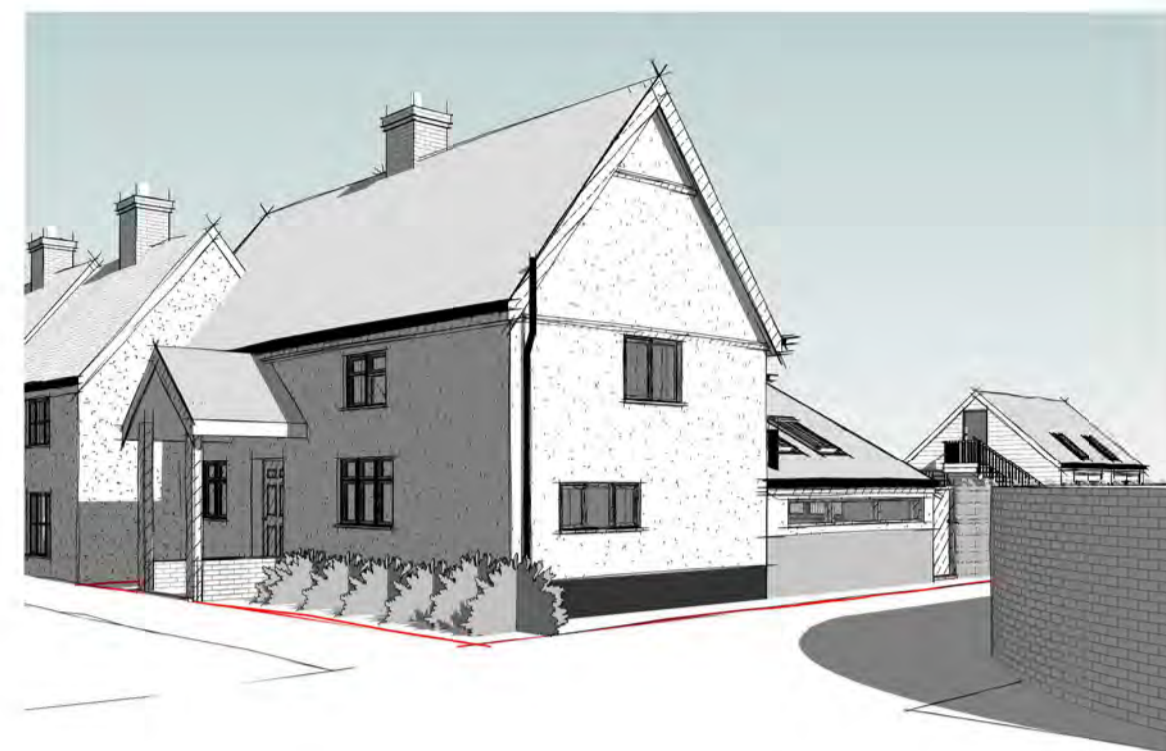

Existing 3D Perspective Views
16 Old Street, Haughley, Stowmarket IP14 3NX
SCALE @ A1:

1 Existing 3D Perspective Views
View From The Street

2 Existing 3D Perspective Views
View From Side Passage/Driveway

3 Existing 3D Perspective Views
View From Applicants Back Garden

5 Existing 3D Perspective Views
View From Street Footpath

6 Existing 3D Perspective Views
View From Neighbours Gardens

4 Existing 3D Perspective Views
Aerial View From Street