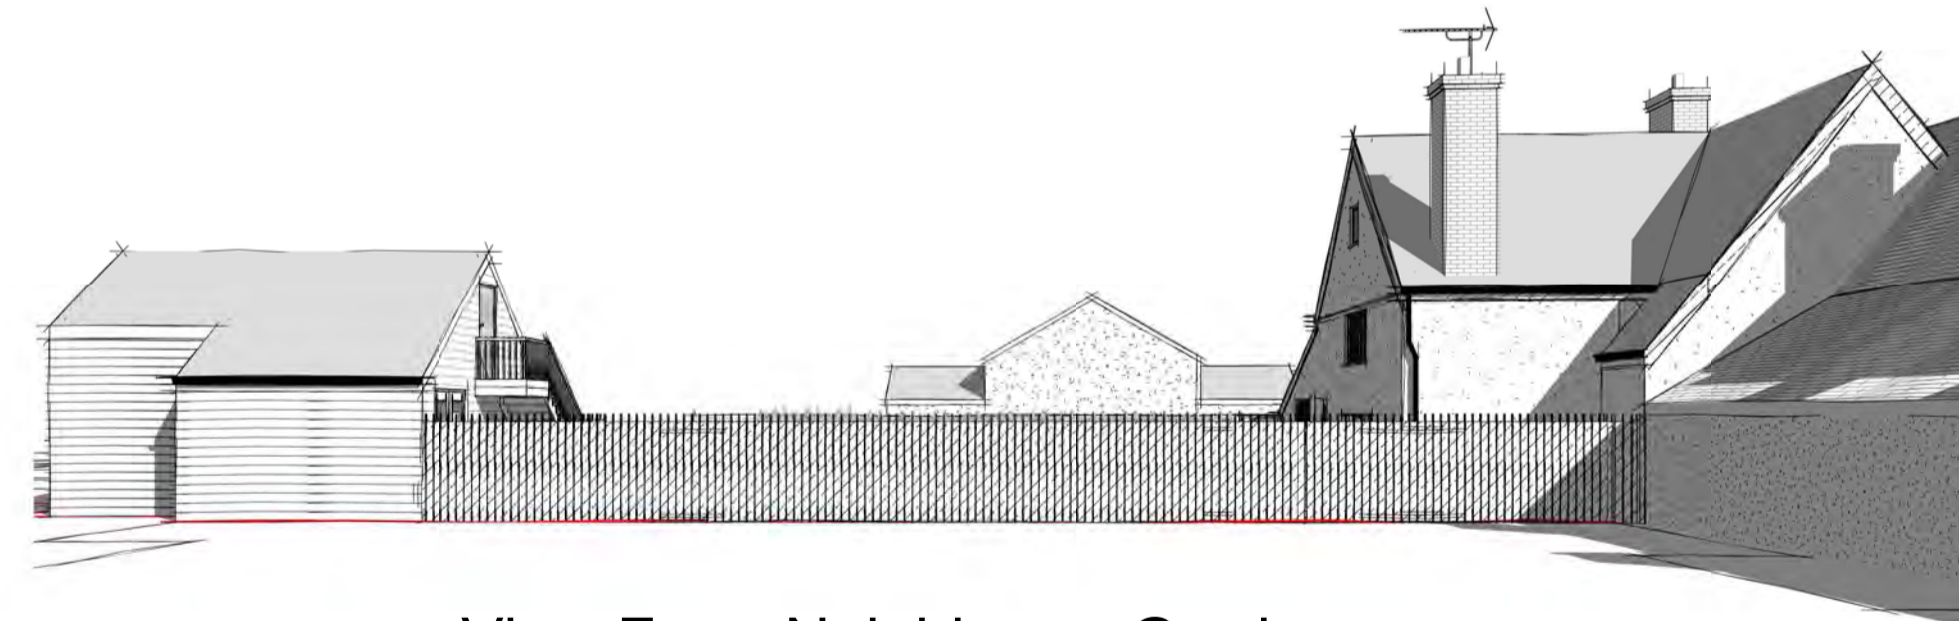

Existing 3D Perspective Views
16 Old Street, Haughley, Stowmarket IP14 3NX
SCALE @ A1:

1 Existing 3D Perspective Views
View From The Street

2 Existing 3D Perspective Views
View From Side Passage/Driveway

3 Existing 3D Perspective Views
View From Applicants Back Garden

5 Existing 3D Perspective Views
View From Street Footpath

6 Existing 3D Perspective Views
View From Neighbours Gardens

4 Existing 3D Perspective Views
Aerial View From Street