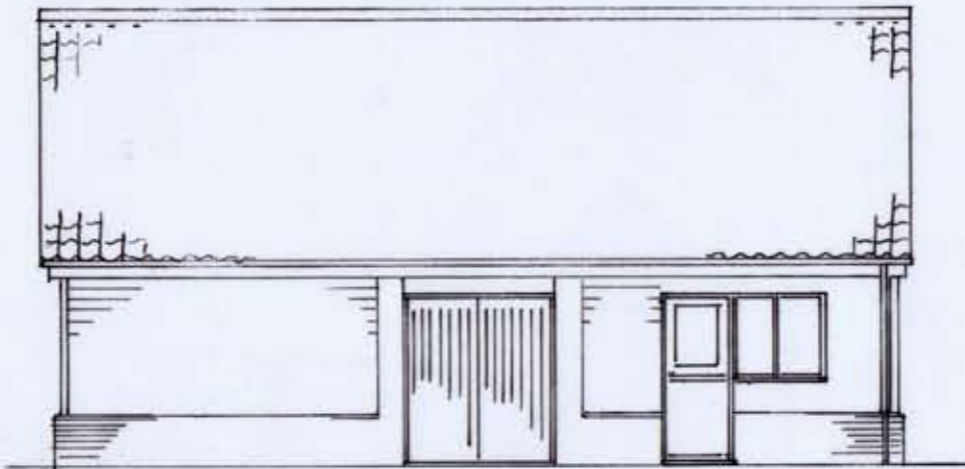

MR. T. BUTLER DRAUGHTSMAN
NO. 5 COMMON ROAD - BRESSINGHAM -
DISS - NORFOLK - IP22 2AX
Office: 01379 687 866
Mobile: 07933 877 095
Email: TOM BUTLER DESIGNS@GMAIL.COM

SOUTH

EXISTING 1:100
DRAWING 3-A-

- RED BRICK PUNTHS
- BLACK WEATHER BOARDING
- RED INTERLOCKING PANTILES
- WHITE / BLUE JOHERY, BLACK FASCIA / BARGE BOARDS.

No. 22 STOWMARKET RD - OLD NEWTON