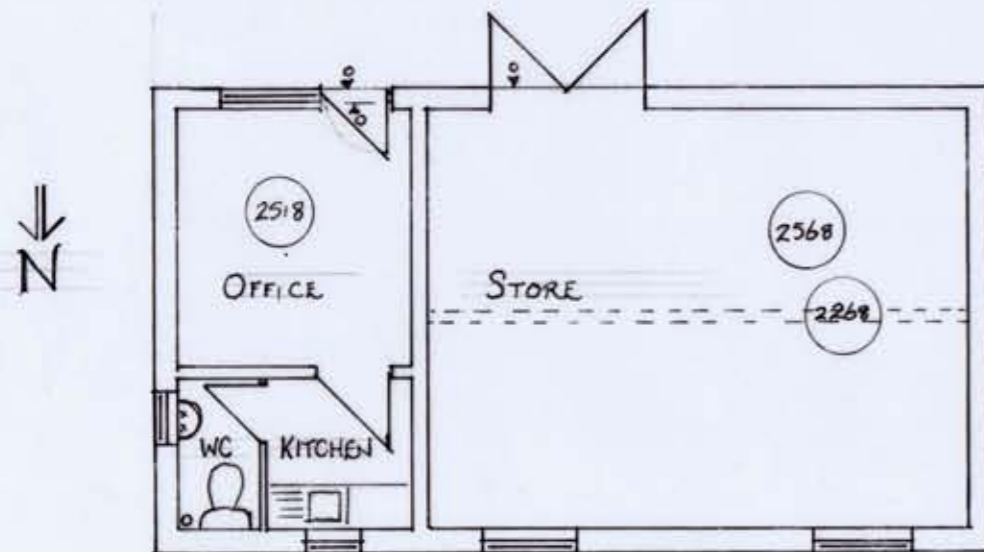

GROUND FLOOR

EXISTING 1:100
DRAWING 3-A-

- RED BRICK PUNTHS
- BLACK WEATHER BOARDING
- RED INTERLOCKING PANTILES
- WHITE / BLUE JOHERY, BLACK FASCIA / BARGE BOARDS.

No. 22 STOWMARKET RD - OLD NEWTON