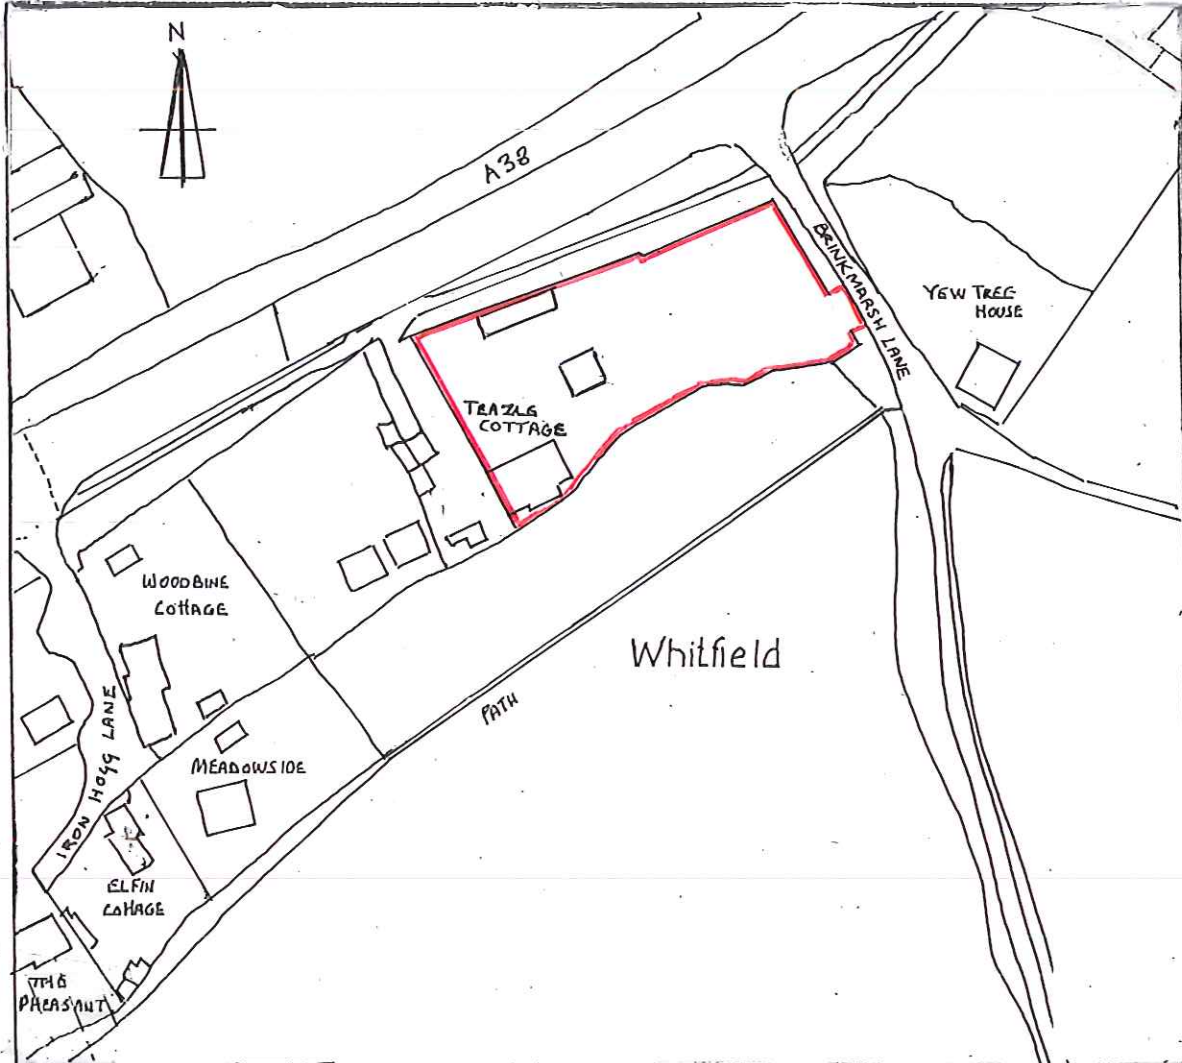

SITE ADDRESS :

TEAZLE COTTAGE WHITFIELD

FALFIELD SOUTH GLOUC GL12 8DU

COPYRIGHTS RETAINED.

SITE PLAN

1:1250