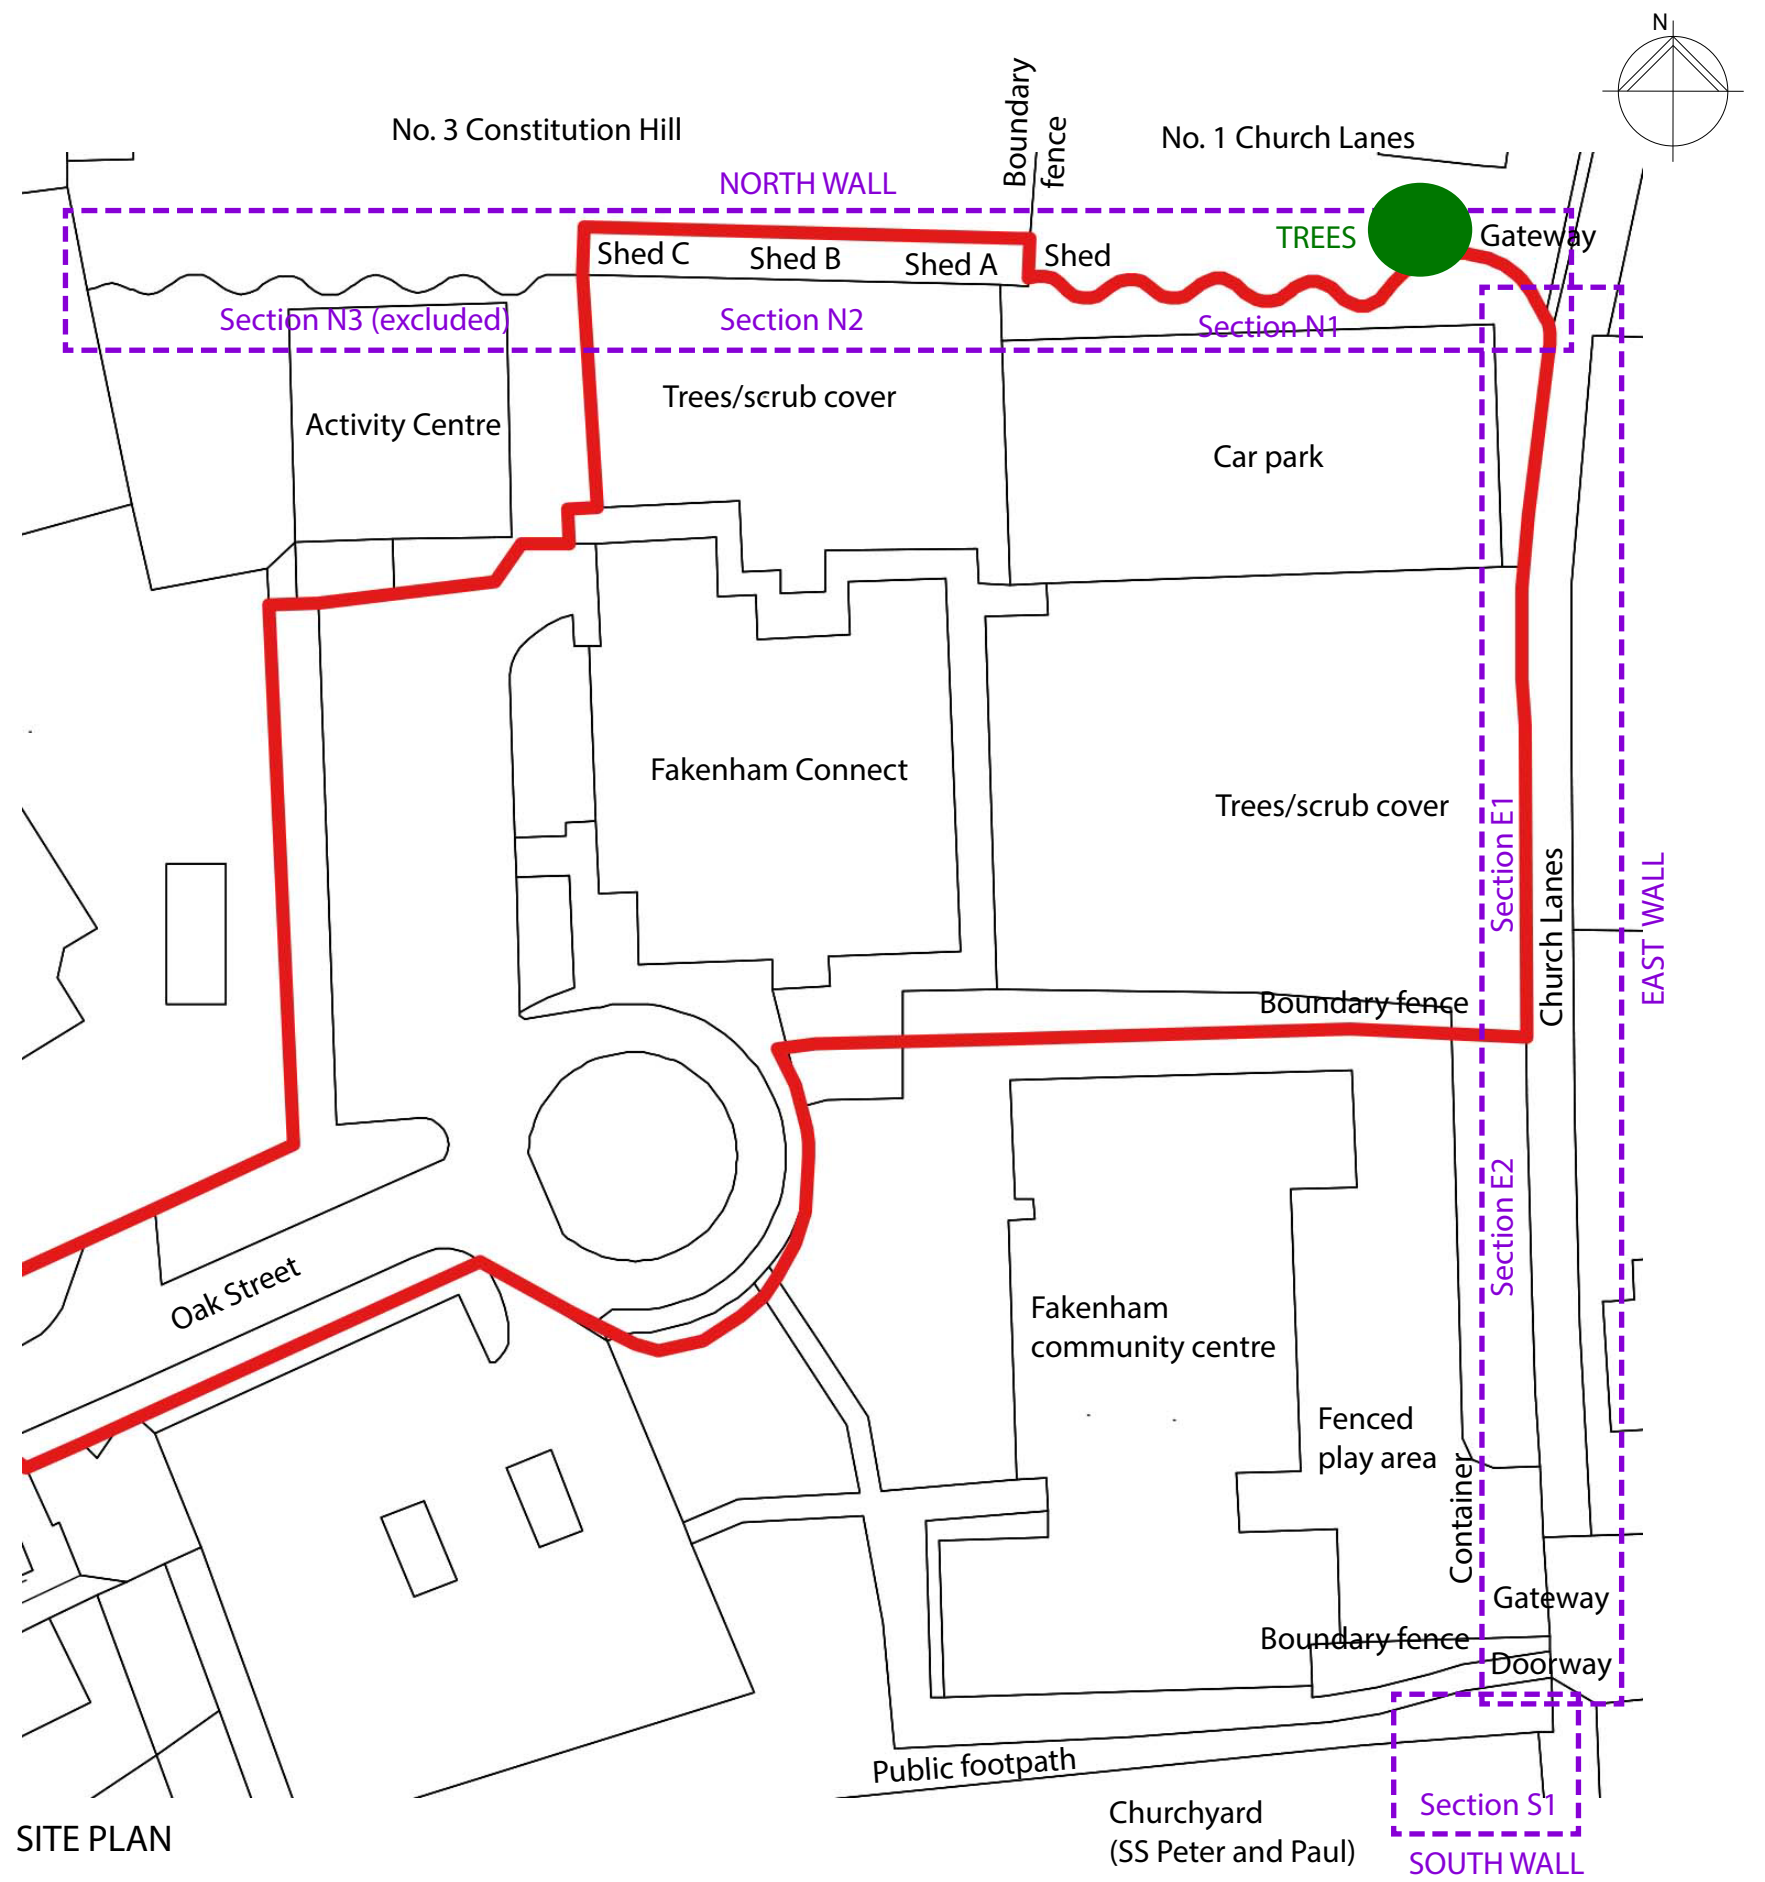

LOCATION PLAN Land outlined red in NNDC ownership

SITE PLAN

Key:

 Location of trees subject to proposed tree works

TREES