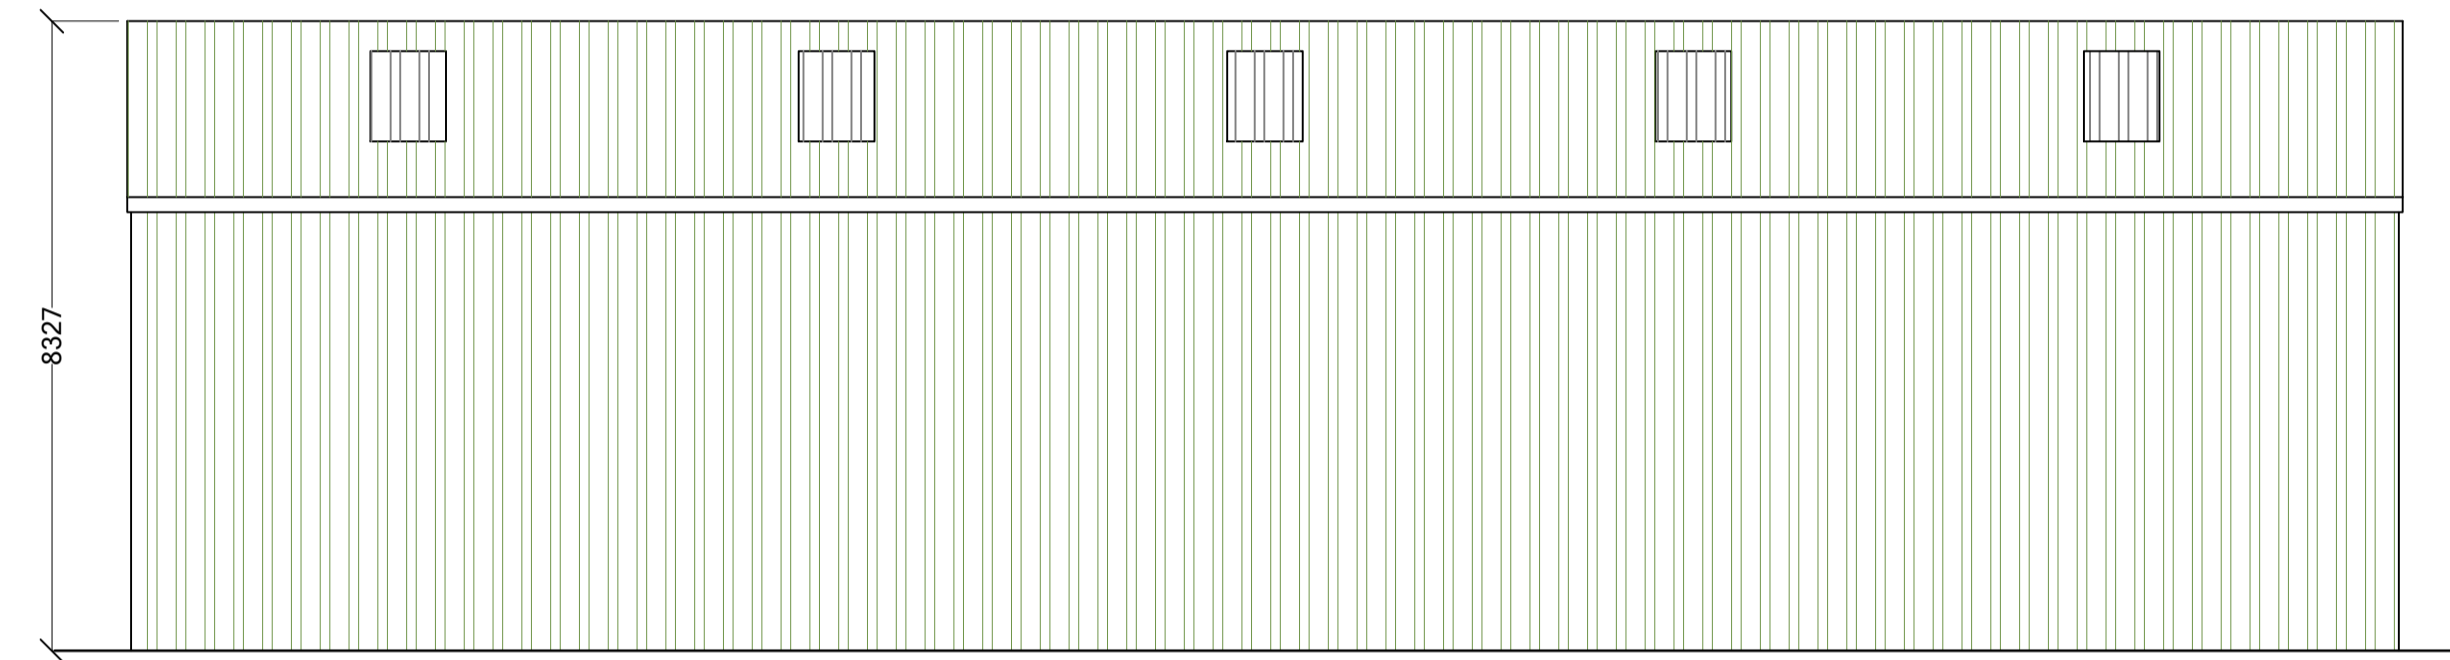

NORTH EAST ELEVATION

NORTH WEST ELEVATION

SOUTH EAST ELEVATION

SOUTH WEST ELEVATION

PROPOSED PLAN

Rev	Note	Initial	Date
 Leo Group Ltd Swalesmoor Road, Halifax, West Yorkshire, HX3 6UF Tel: 01422 353325 Fax: 01422 361561			
Project Green Brothers, Willow Grove, Sandy Lane, York YO19 5XE			
Drawing Proposed Plan & Elevations			
Date	Drawn	Checked	Scale
Nov 22	R Langley		1:100@A1
Drawing No. 3062-22-001			Revision B
<small>Drawings are to scale indicated for planning purposes. No scaling permitted for construction purposes. Information on this drawing is copyright. All rights reserved. No part of this work may be reproduced or transmitted in any form by any means, either electronically, mechanically, by photocopying, recording or otherwise stored in any retrieval system of any nature, without the express consent of Leo Group Ltd.</small>			