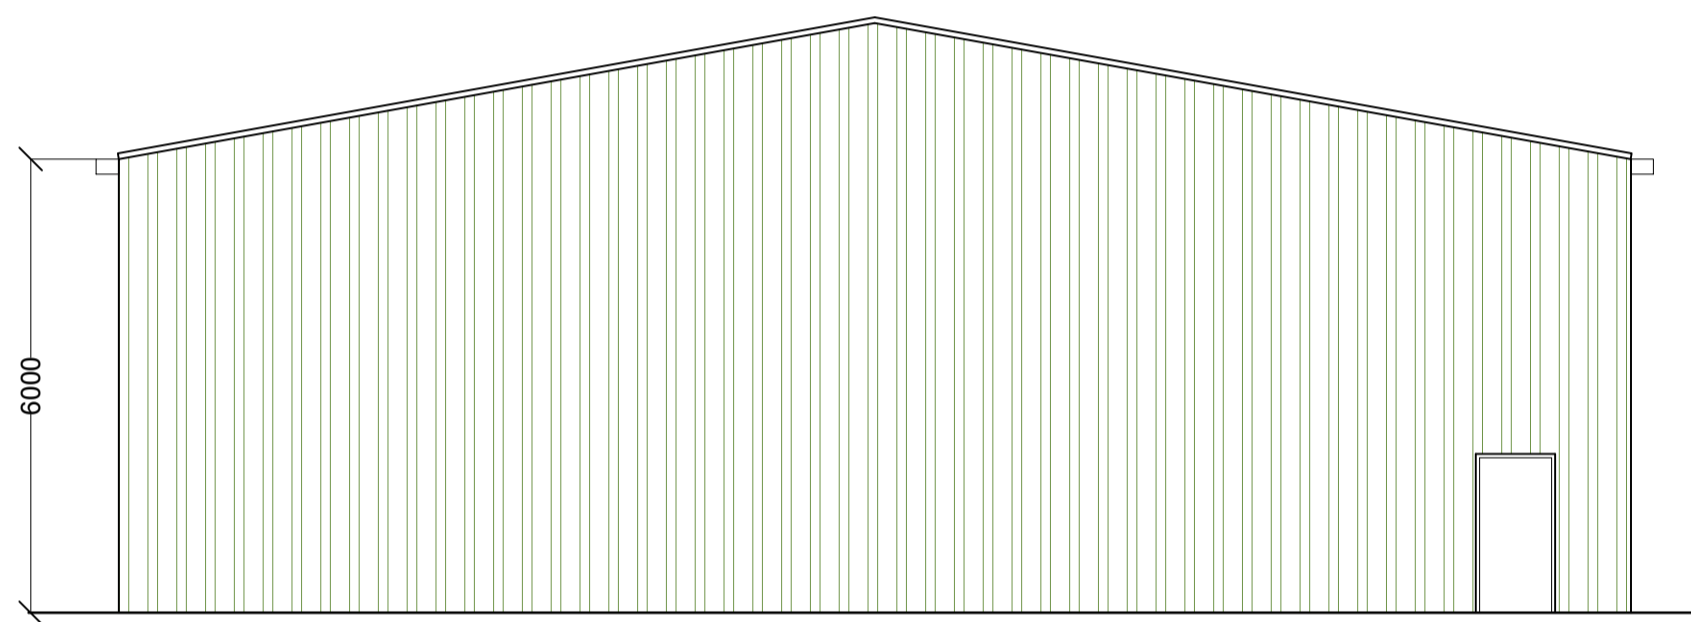

NORTH EAST ELEVATION

NORTH WEST ELEVATION

SOUTH EAST ELEVATION

SOUTH WEST ELEVATION

PROPOSED PLAN

Rev	Note	Initial	Date
 Leo Group Ltd Swalesmoor Road, Halifax, West Yorkshire, HX3 6UF Tel: 01422 353325 Fax: 01422 361561			
Project Green Brothers, Willow Grove, Sandy Lane, York YO19 5XE			
Drawing Proposed Plan & Elevations			
Date	Drawn	Checked	Scale
Nov 22	R Langley		1:100@A1
Drawing No. 3062-22-001			Revision B
<small>Drawings are to scale indicated for planning purposes. No scaling permitted for construction purposes. Information on this drawing is copyright. All rights reserved. No part of this work may be reproduced or transmitted in any form by any means, either electronically, mechanically, by photocopying, recording or otherwise stored in any retrieval system of any nature, without the express consent of Leo Group Ltd.</small>			