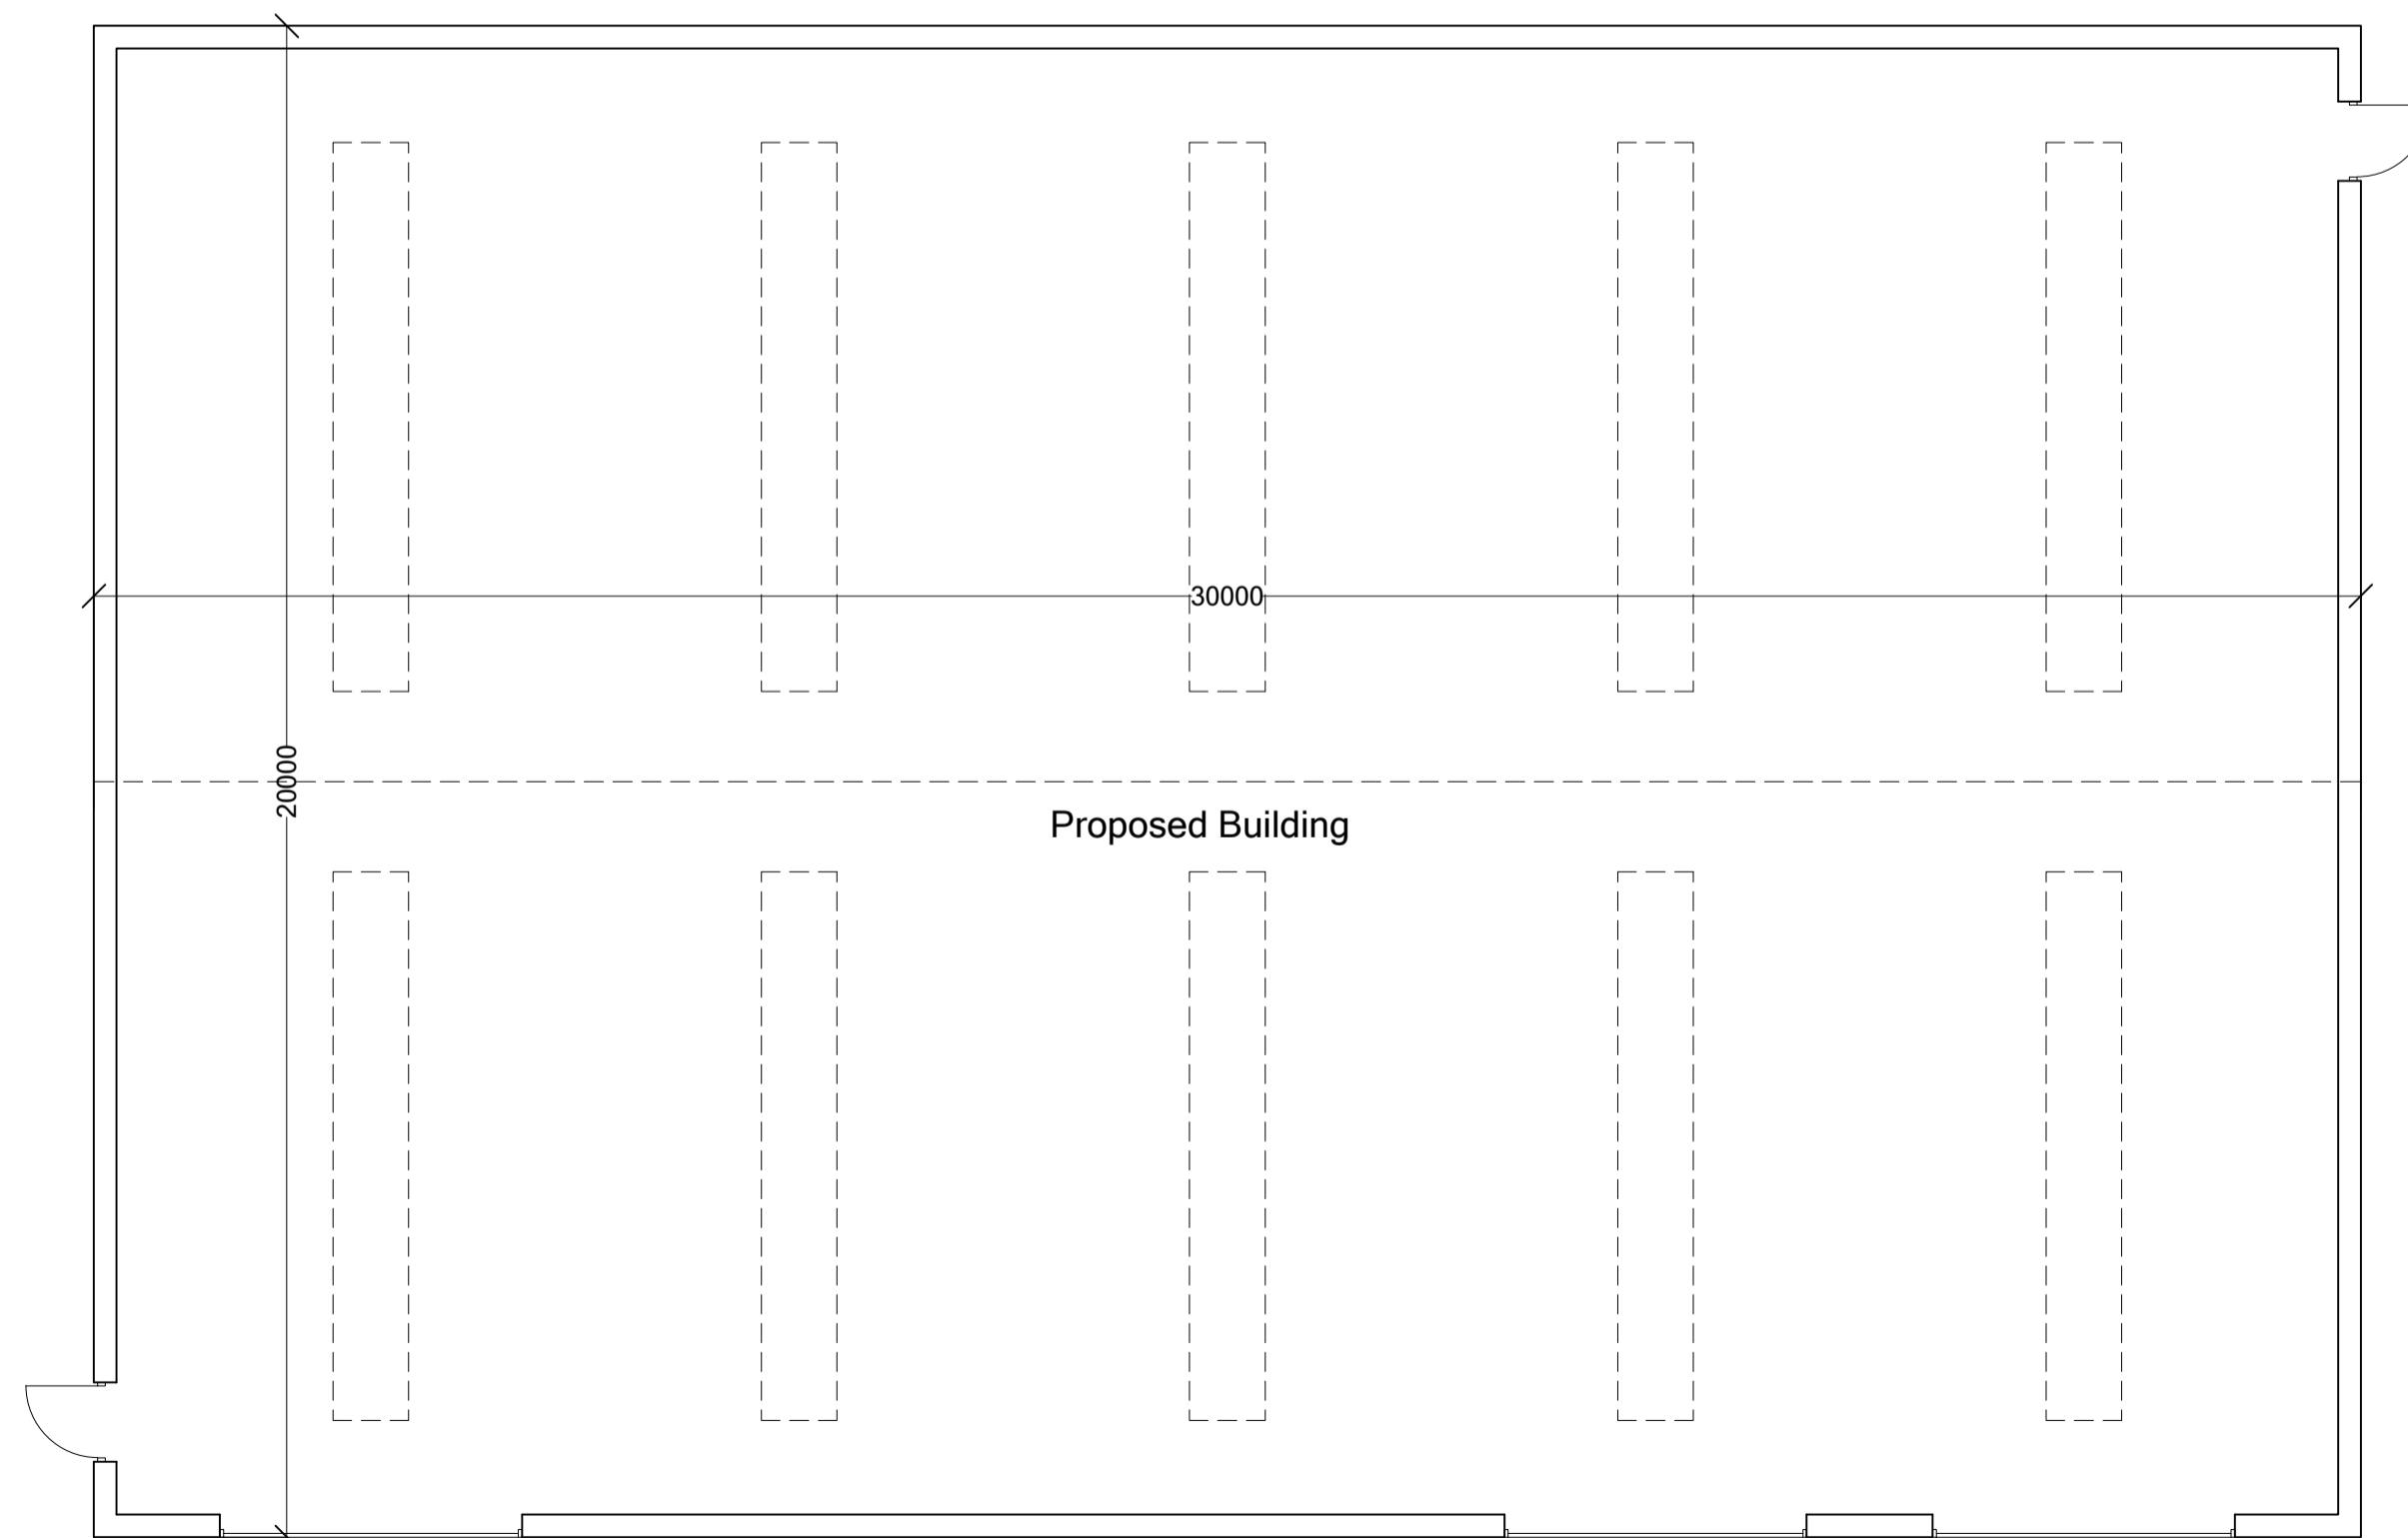

NORTH EAST ELEVATION

NORTH WEST ELEVATION

SOUTH EAST ELEVATION

SOUTH WEST ELEVATION

PROPOSED PLAN

Rev	Note	Initial	Date
 Leo Group Ltd Swalesmoor Road, Halifax, West Yorkshire, HX3 6UF Tel: 01422 353325 Fax: 01422 361561			
Project Green Brothers, Willow Grove, Sandy Lane, York YO19 5XE			
Drawing Proposed Plan & Elevations			
Date	Drawn	Checked	Scale
Nov 22	R Langley		1:100@A1
Drawing No. 3062-22-001			Revision B
<small>Drawings are to scale indicated for planning purposes. No scaling permitted for construction purposes. Information on this drawing is copyright. All rights reserved. No part of this work may be reproduced or transmitted in any form by any means, either electronically, mechanically, by photocopying, recording or otherwise stored in any retrieval system of any nature, without the express consent of Leo Group Ltd.</small>			