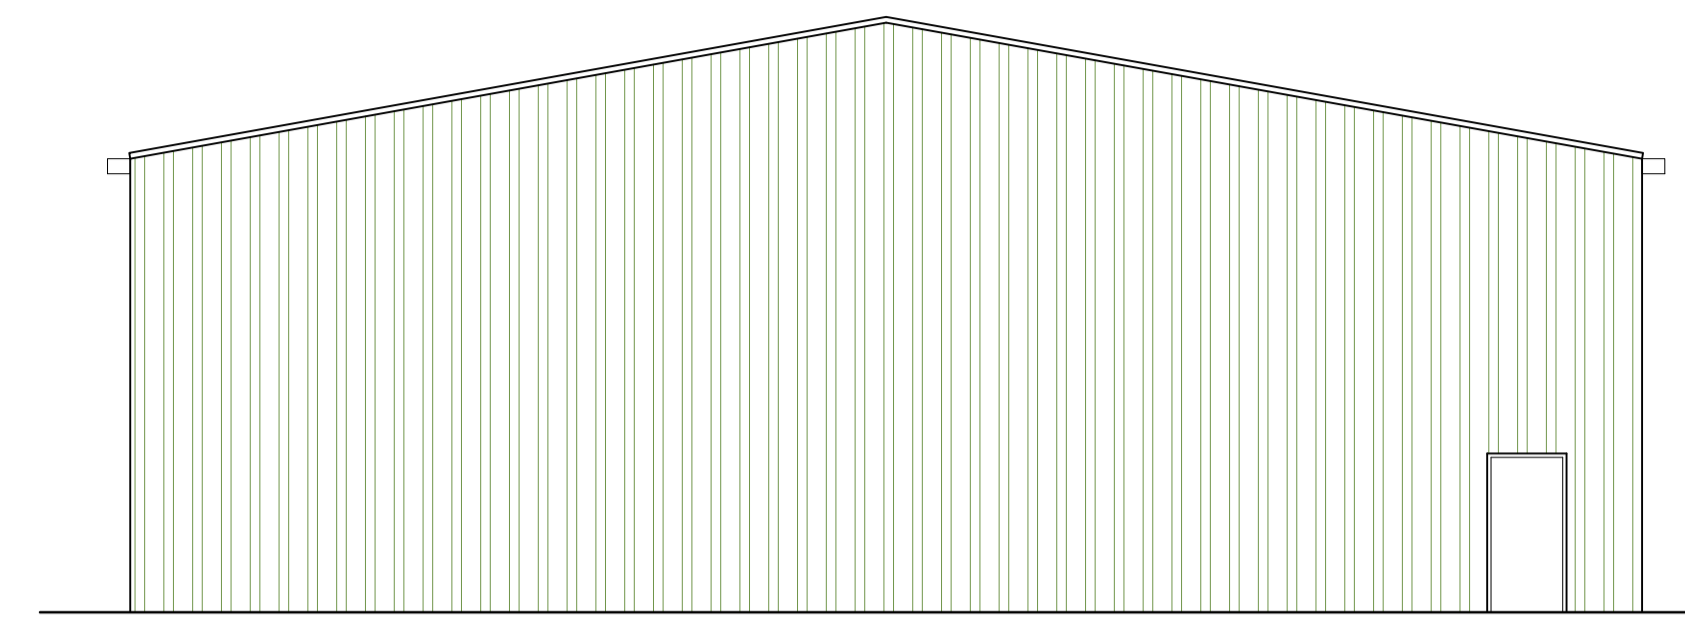

NORTH EAST ELEVATION

NORTH WEST ELEVATION

SOUTH EAST ELEVATION

SOUTH WEST ELEVATION

PROPOSED PLAN

Rev	Note	Initial	Date
 Leo Group Ltd Swalesmoor Road, Halifax, West Yorkshire, HX3 6UF Tel: 01422 353325 Fax: 01422 361561			
Project Green Brothers, Willow Grove, Sandy Lane, York YO19 5XE			
Drawing Proposed Plan & Elevations			
Date	Drawn	Checked	Scale
Nov 22	R Langley		1:100@A1
Drawing No. 3062-22-001			Revision B
<small>Drawings are to scale indicated for planning purposes. No scaling permitted for construction purposes. Information on this drawing is copyright. All rights reserved. No part of this work may be reproduced or transmitted in any form by any means, either electronically, mechanically, by photocopying, recording or otherwise stored in any retrieval system of any nature, without the express consent of Leo Group Ltd.</small>			