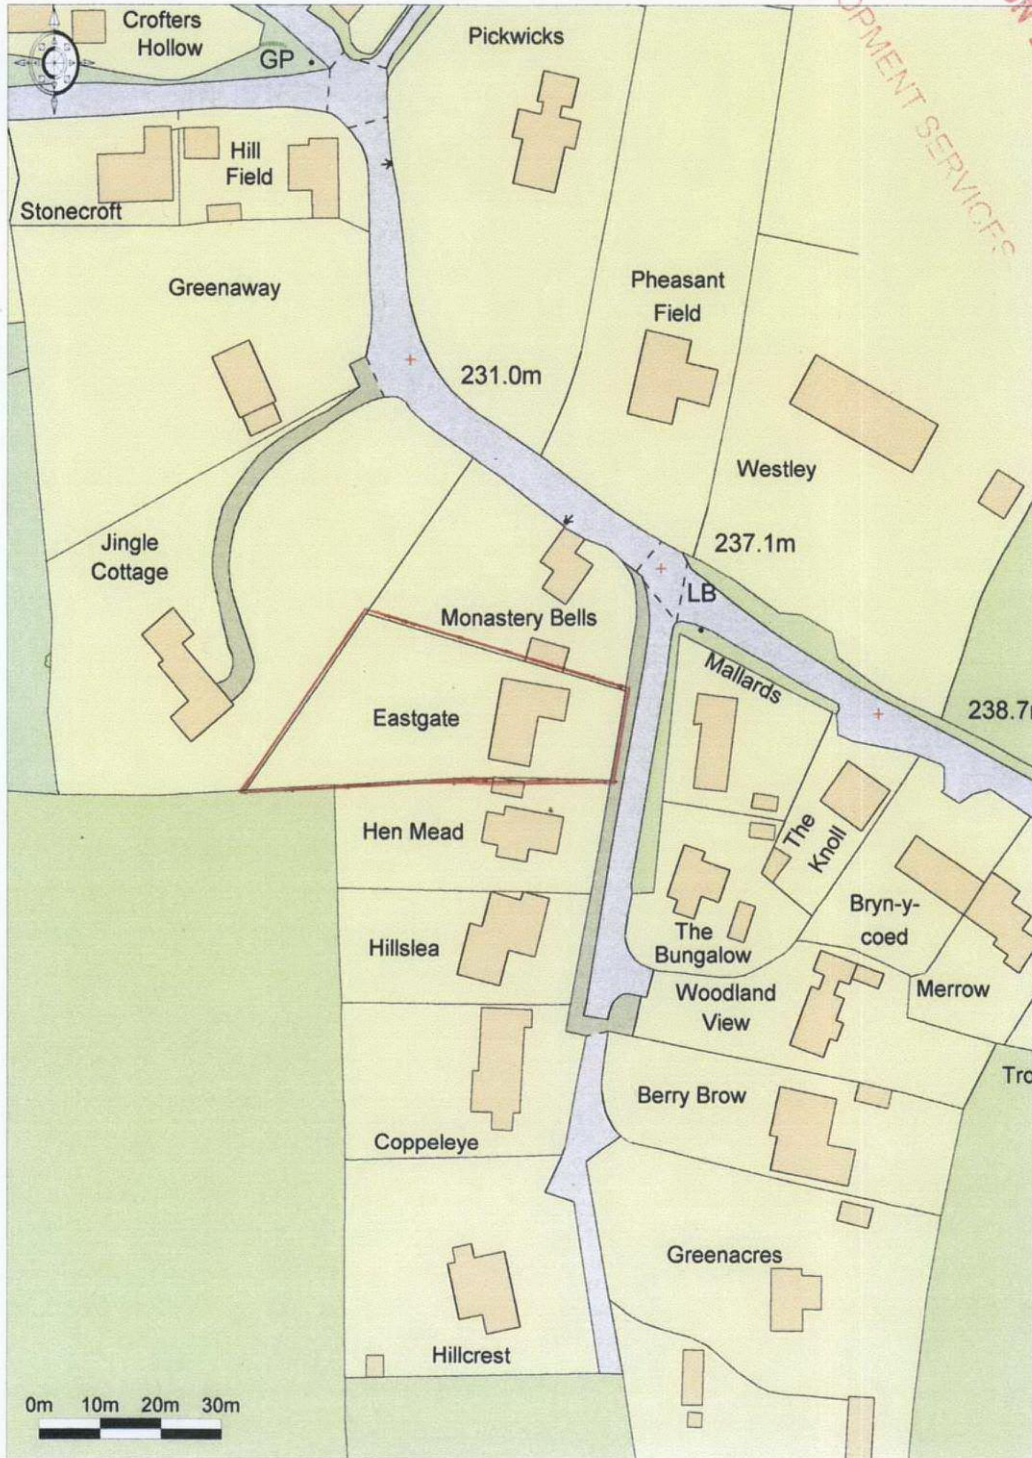

Eastgate, GL4 8HR

STROUD DISTRICT COUNCIL
RECEIVED
11 JUN 2012
DEVELOPMENT SERVICES

1:1250