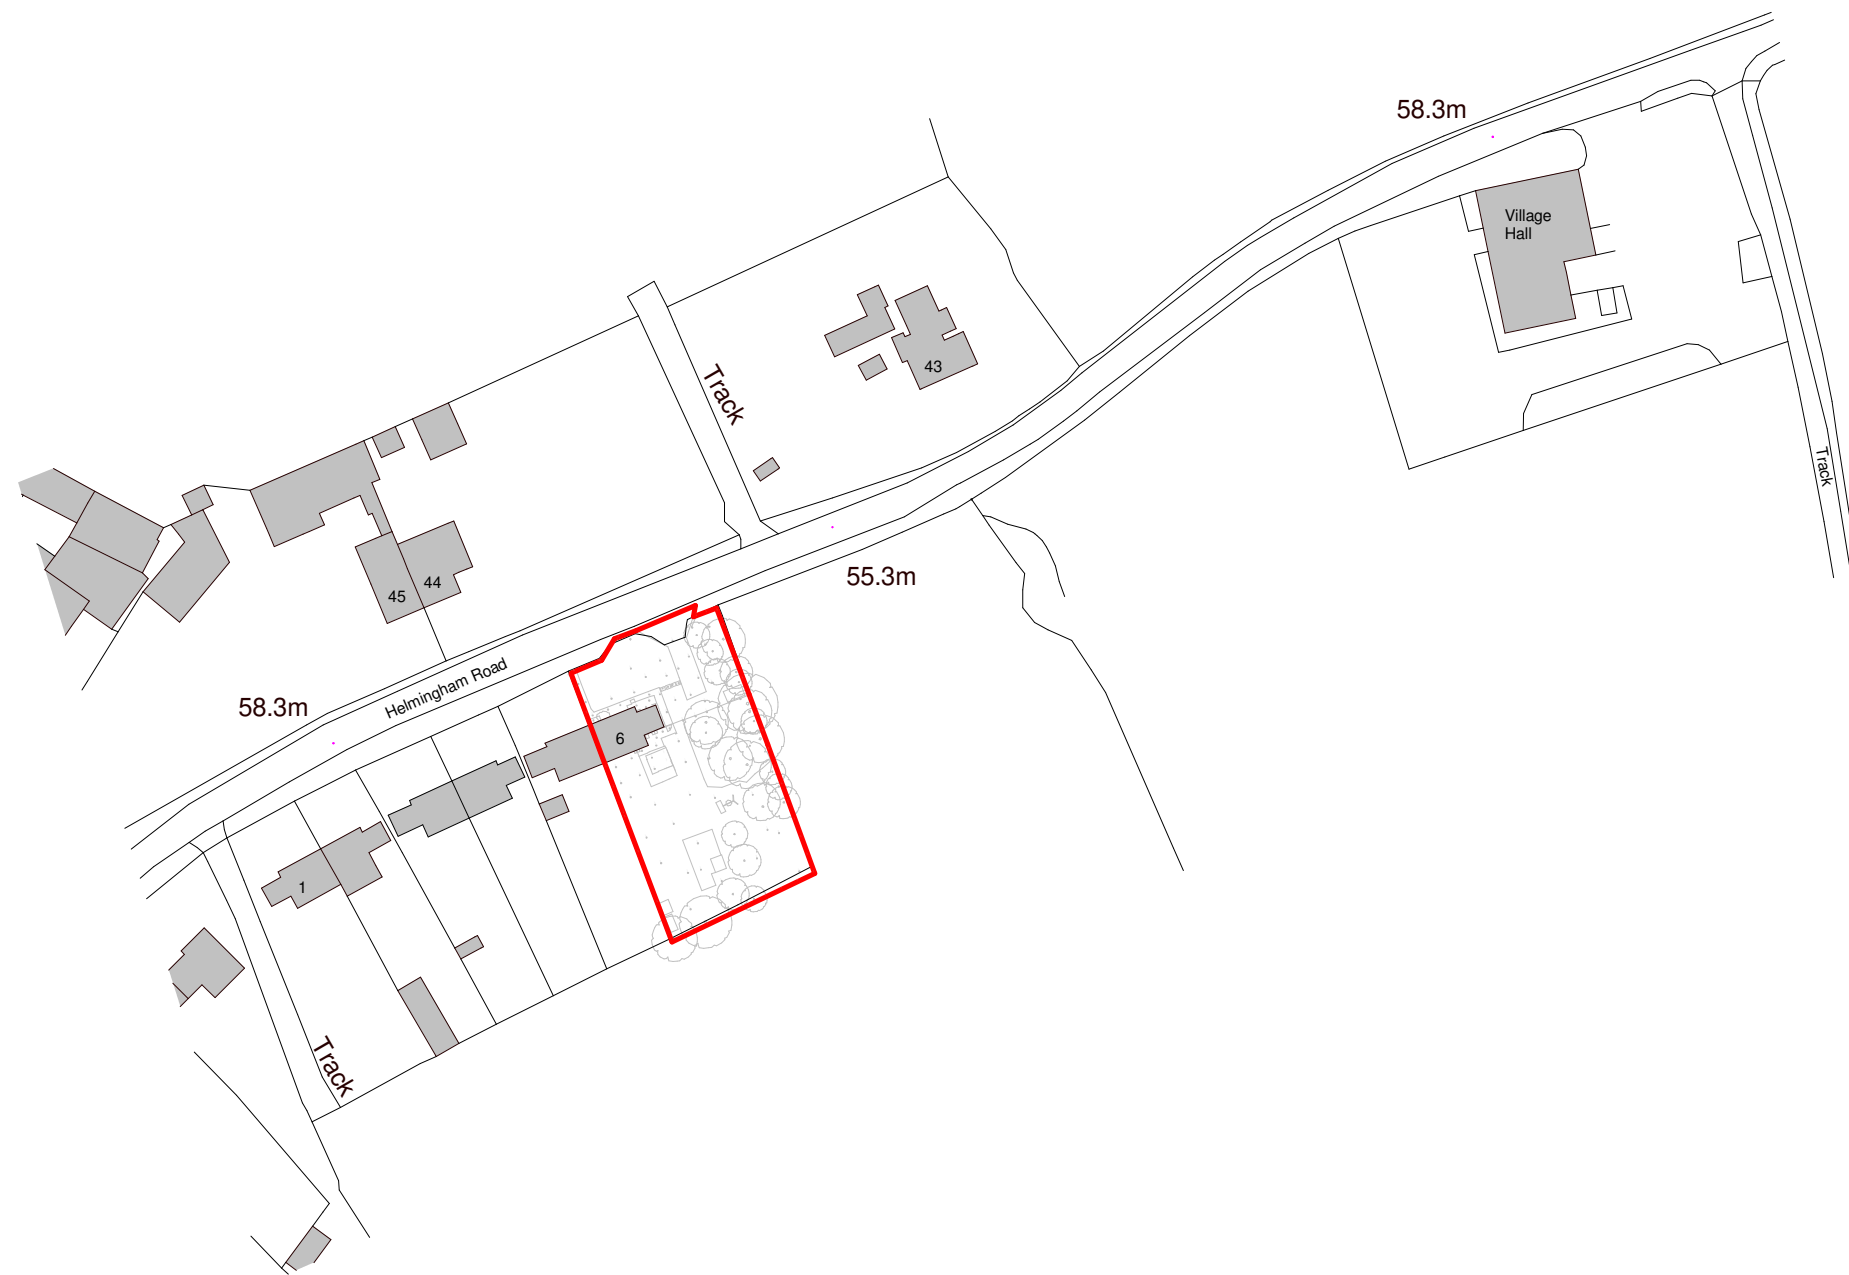

Client

Kat and Fiona Parsons

Project

Extension and internal alterations to 6 White Gate Cottages, Helmingham Road, Gosbeck IP69RZ

Title

Site Location Plan

Project N^o Drawing N^o Revision

5915 - 0100 P02

Scale - unless otherwise stated Issued For

1 : 1250 @ A3 PRELIMINARY

BS 1192 Ref. Status

PC-Designer-0100

Site Location Plan
1 : 1250

KLH
The Old Steelyard
Poplar Lane
Sproughton
Ipswich
IP8 3HL
t: 01473 689 532
www.klharchitects.com