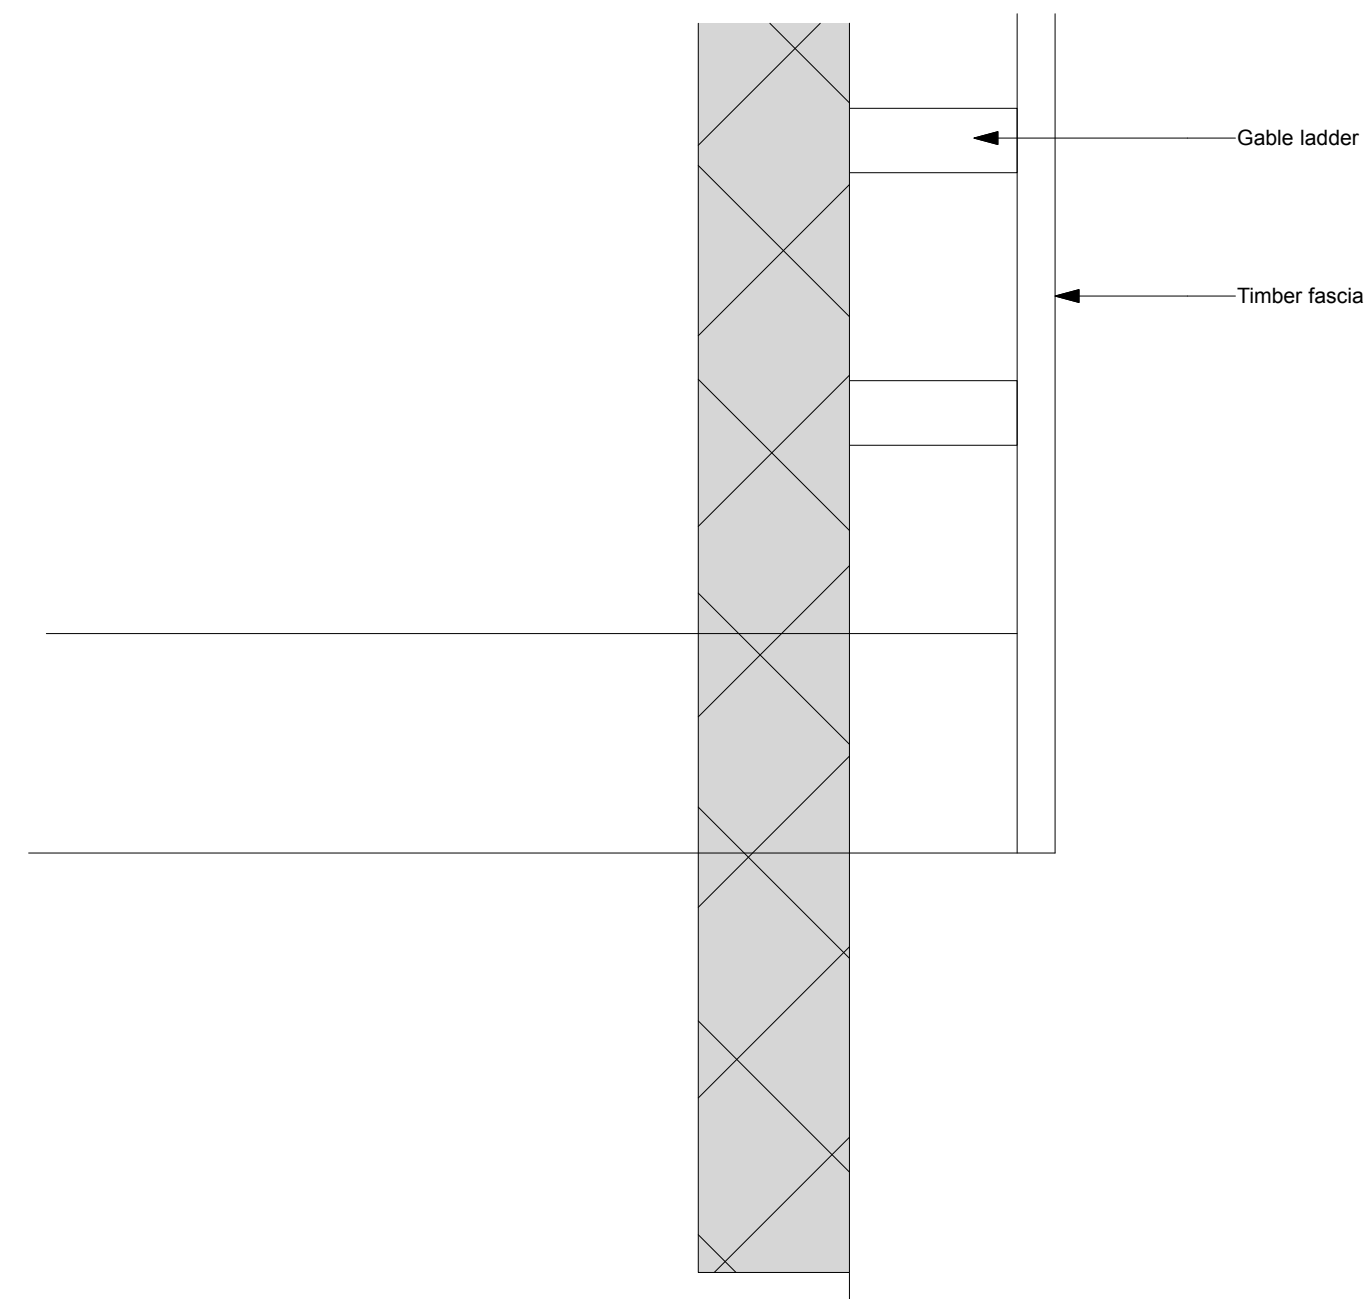

VERGE 1:5

Alumasc Heritage
Cast Aluminium
100mm half round gutter
75mm downpipes
Colour: Black

PLANNING CONDITION 10