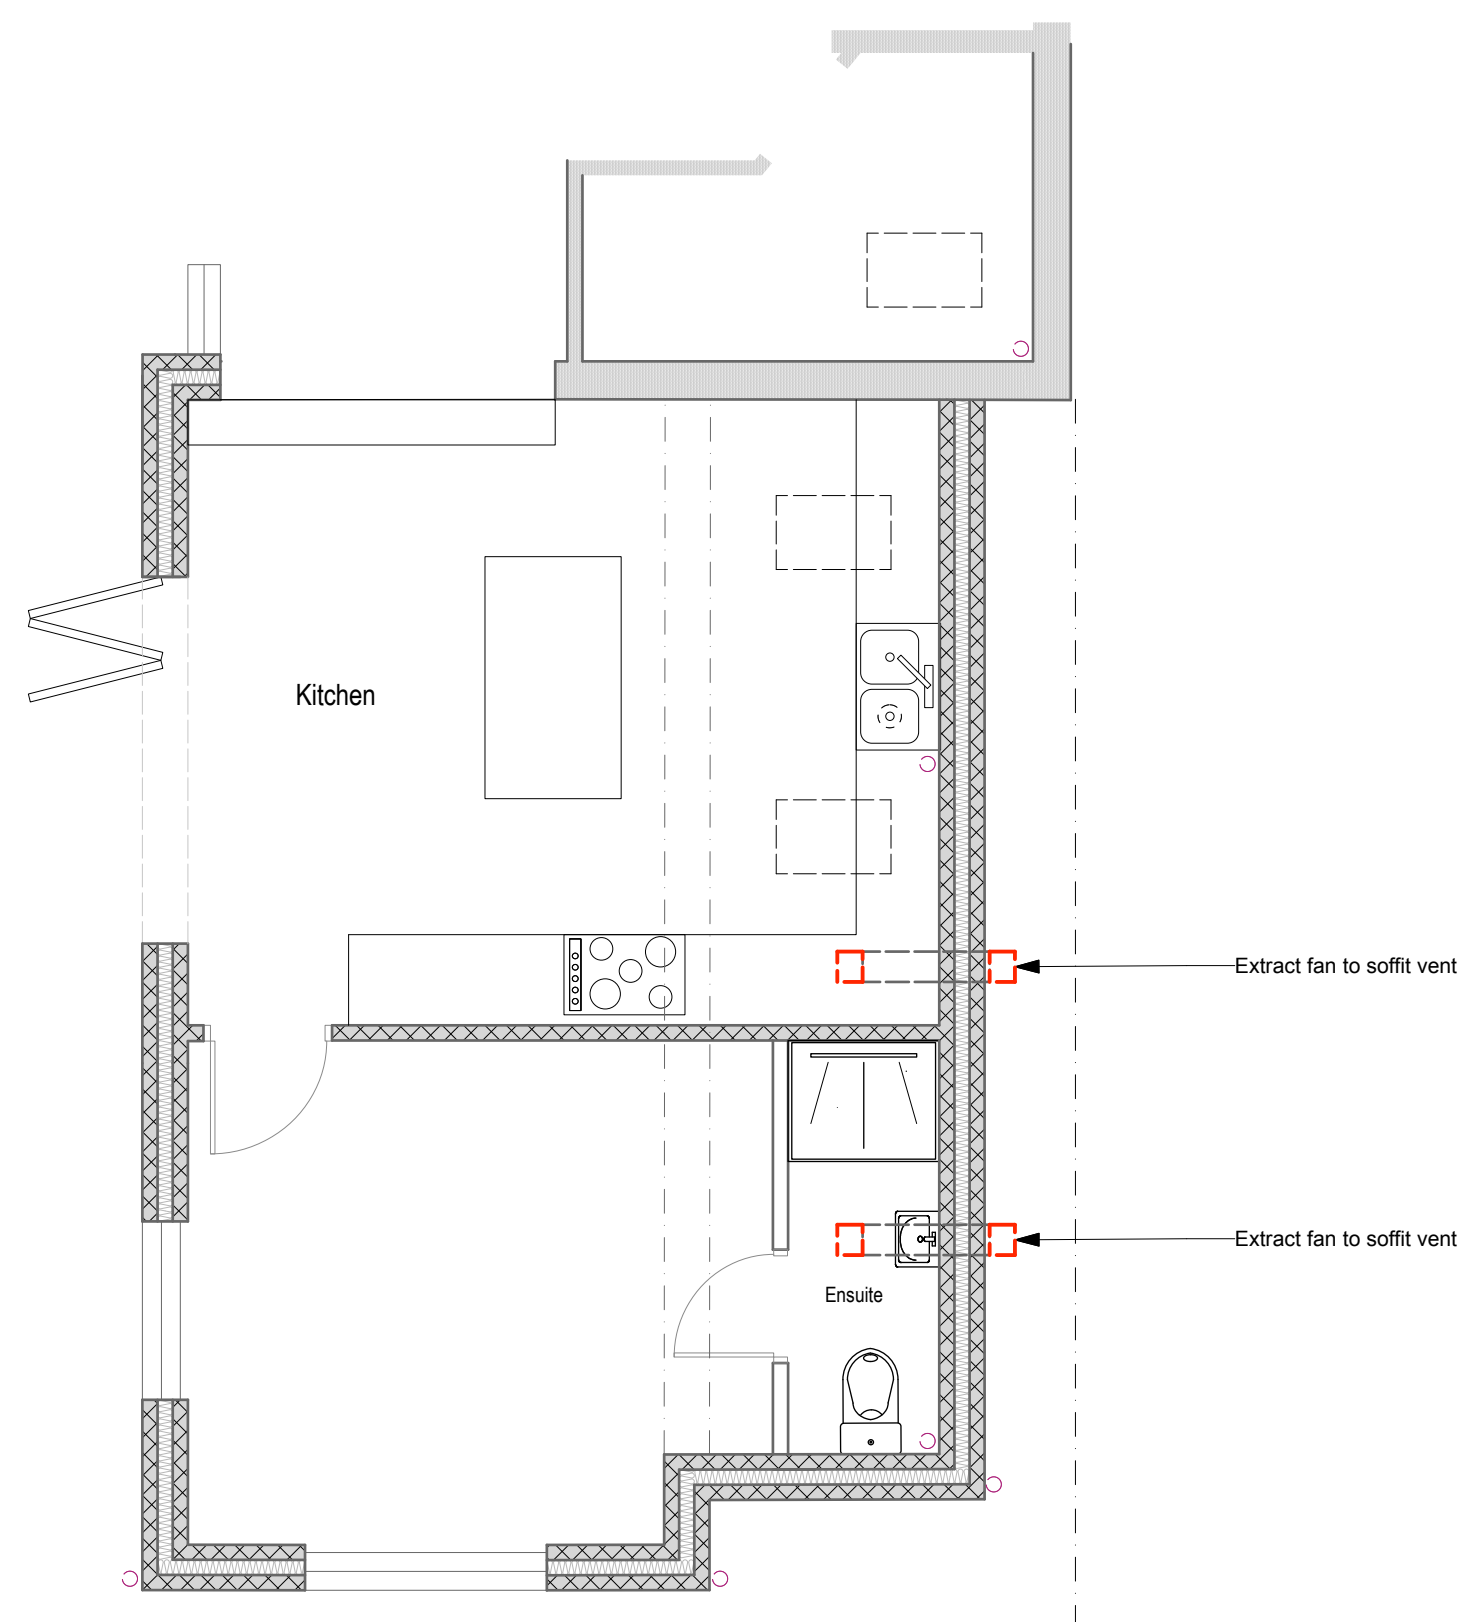

PLANNING CONDITION 11

REV	DESCRIPTION	DATE
TITLE: PLANNING CONDITIONS		
PROJECT: BRESSUMER COTTAGE, POY STREET GREEN, RATLEDEN, SUFFOLK IP30 0SR		
CLIENT: MR & MRS MOTTRAM		
SCALE: 1:50@A1	DATE: MAR 2023	
STATUS: BUILD REGS	DRAWN: JS	
JOB NO: 1610	DRAWING NO: 17	

Bressumer Cottage, Poystreet Green - Planning Conditions