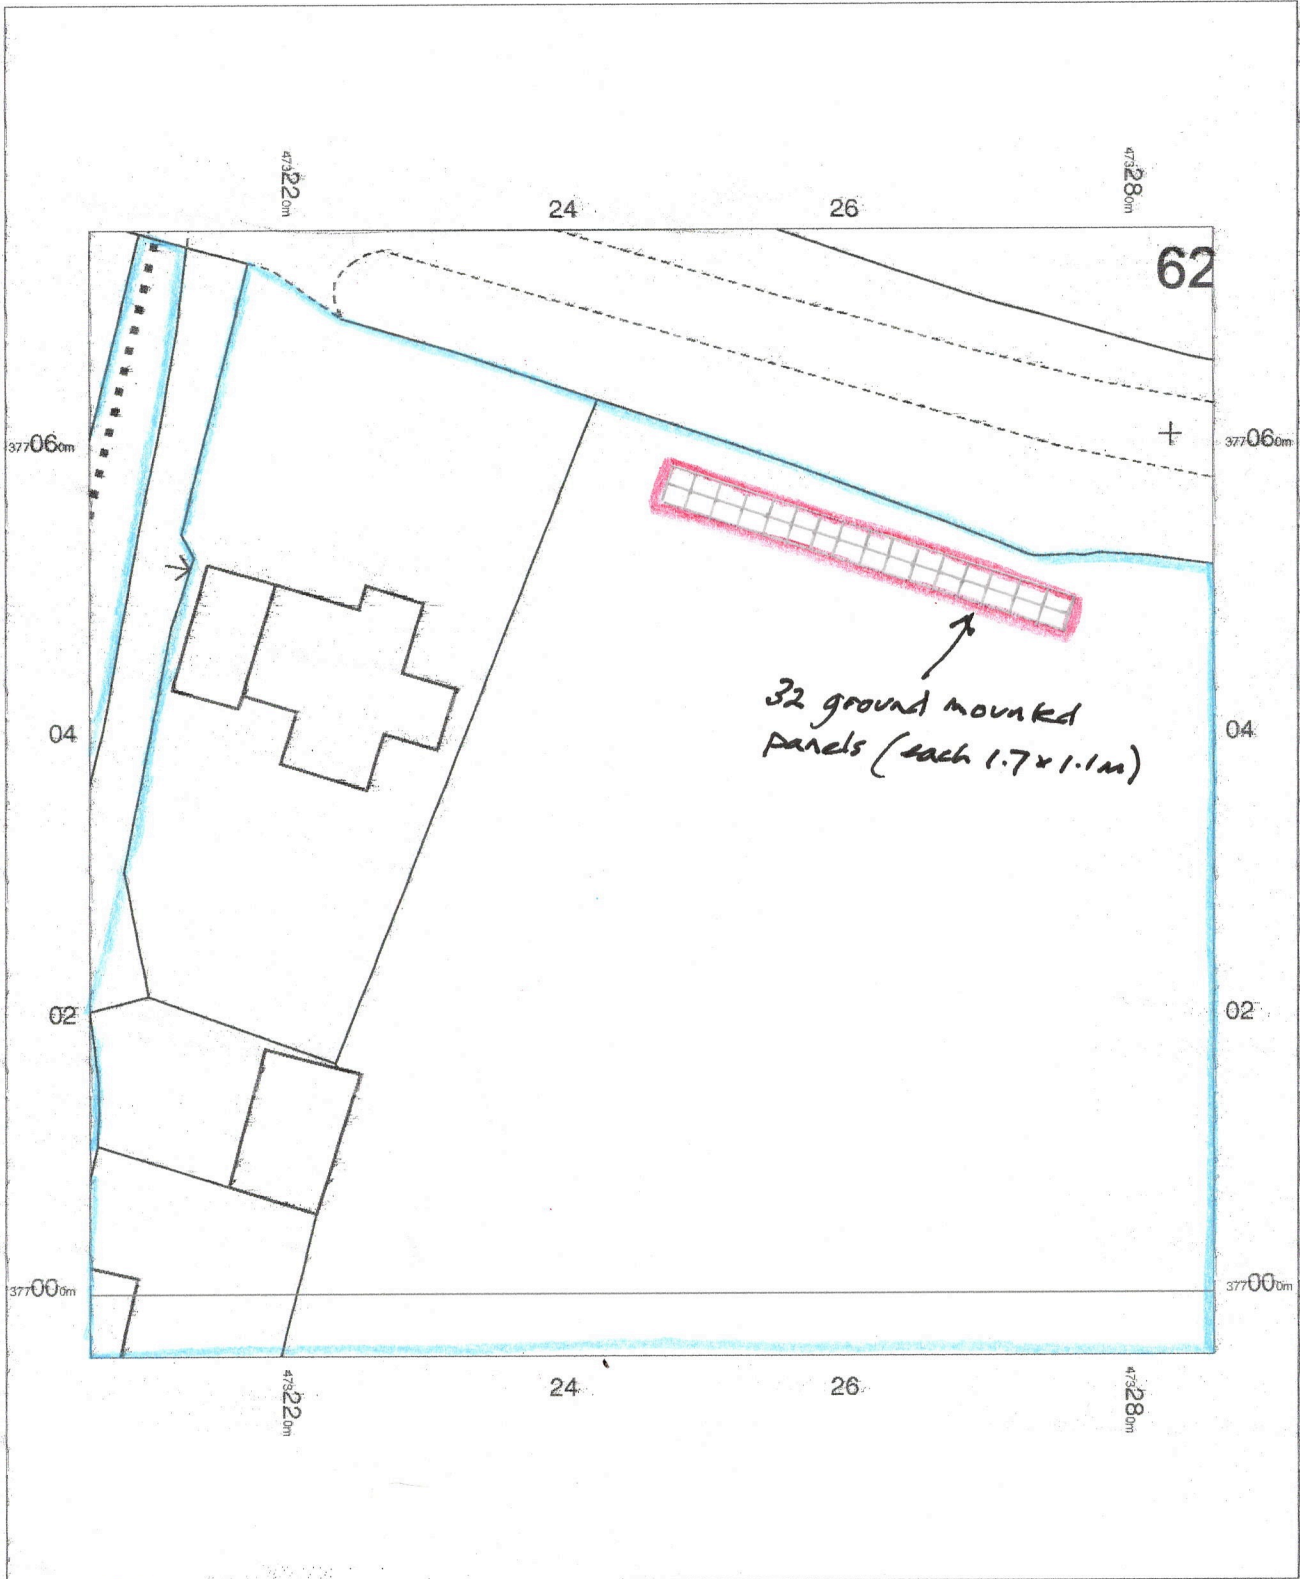

Gamston Wood Farm House, Westfields, Upton DN22 0RB

Gamston Wood Farm House
Westfields,
Upton,
Nottinghamshire
DN22 0RB

OS MasterMap 1250/2500/10000 scale
Monday, March 27, 2023, ID: MPMBW-01094765
www.blackwellmapping.co.uk

1:500 scale print at A4, Centre: 473246 E, 377036 N

©Crown Copyright Ordnance Survey. Licence no. 100041041

BLACKWELL'S
MAPPING SERVICES
PERSONAL & PROFESSIONAL MAPPING
www.blackwellmapping.co.uk

TEL: 0800 151 2612
maps@blackwell.co.uk