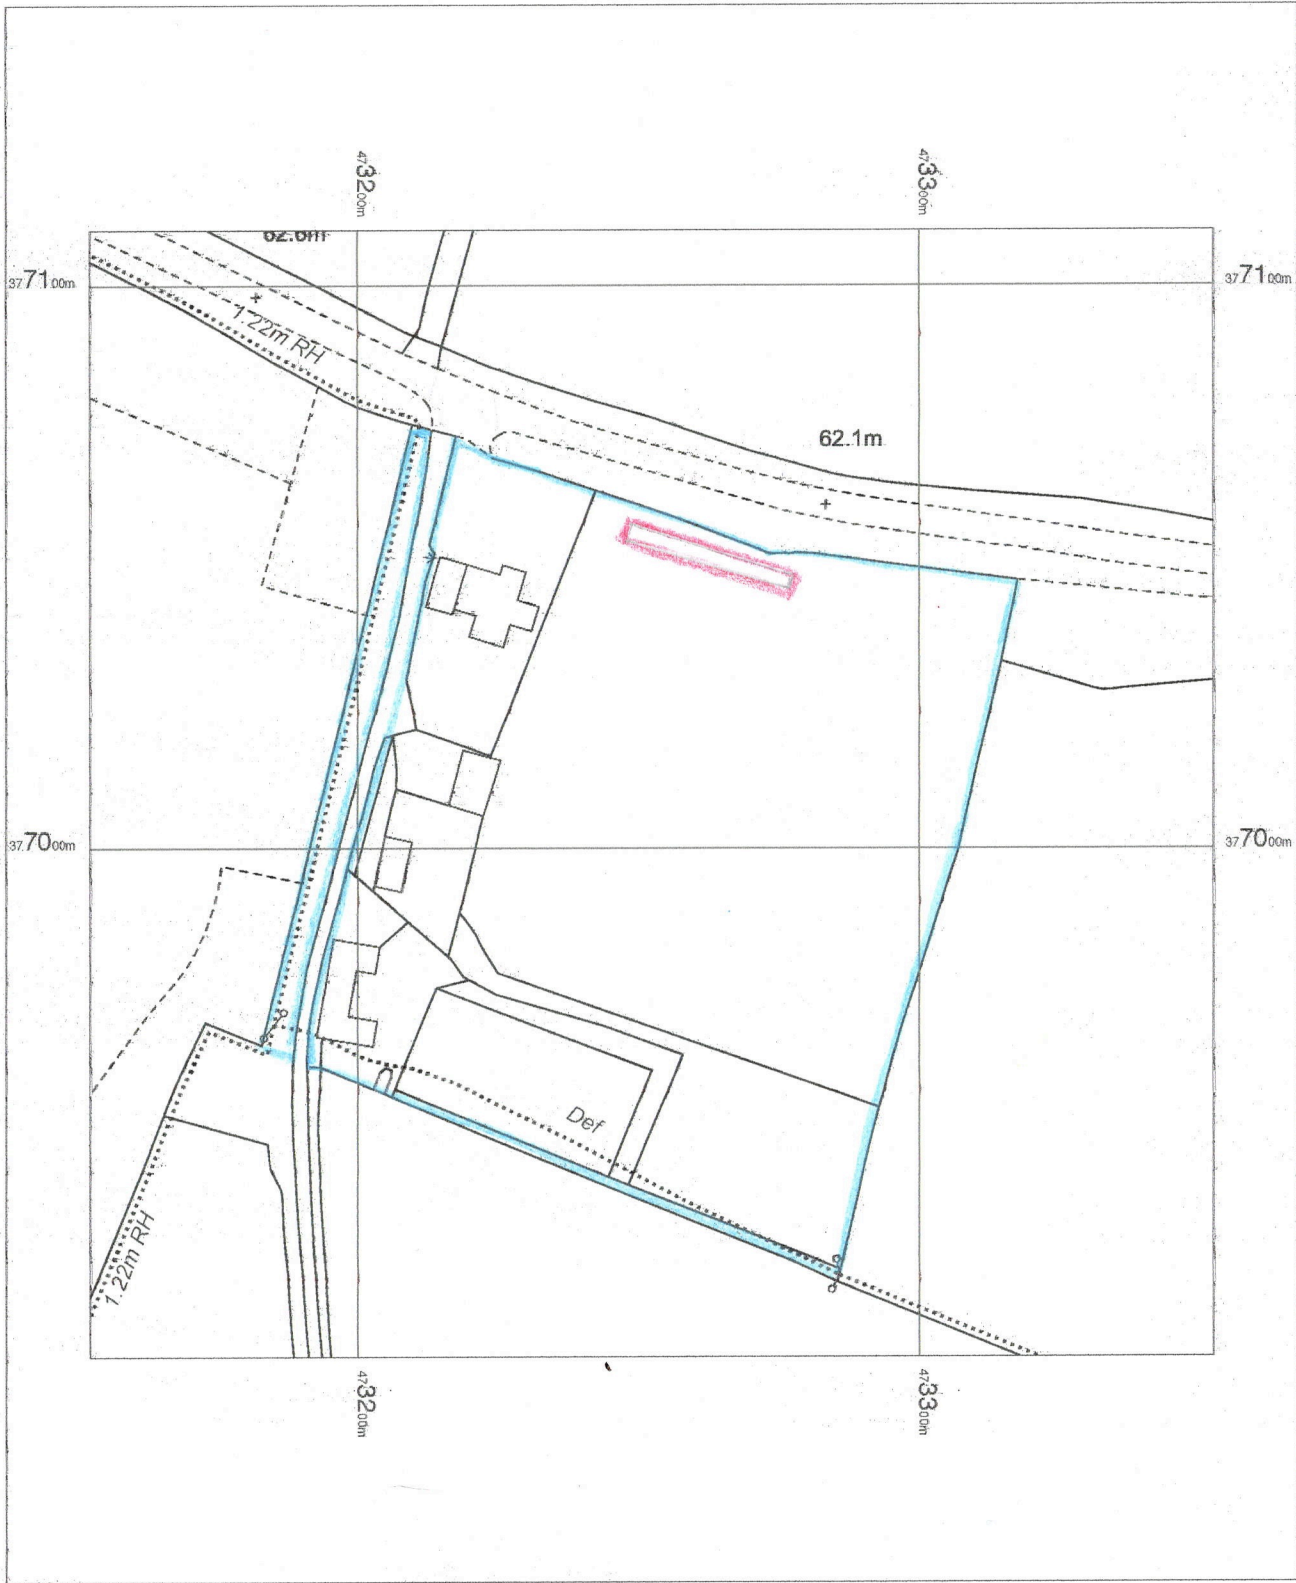

Gamston Wood Farm House, Gamston Wood, DN22 0RB

Gamston Wood Farm House
Westfields,
Upton,
Nottinghamshire
DN22 0RB

OS Master Map 1250/2500/10000 scale
Monday, March 27, 2023, ID: MPMBW-01094761
www.blackwellmapping.co.uk

1:1250 scale print at A4, Centre: 473252 E, 377010 N

©Crown Copyright Ordnance Survey. Licence no. 100041041

BLACKWELL'S
MAPPING SERVICES
PERSONAL & PROFESSIONAL MAPPING
www.blackwellmapping.co.uk

TEL: 0800 151 2612
maps@blackwell.co.uk