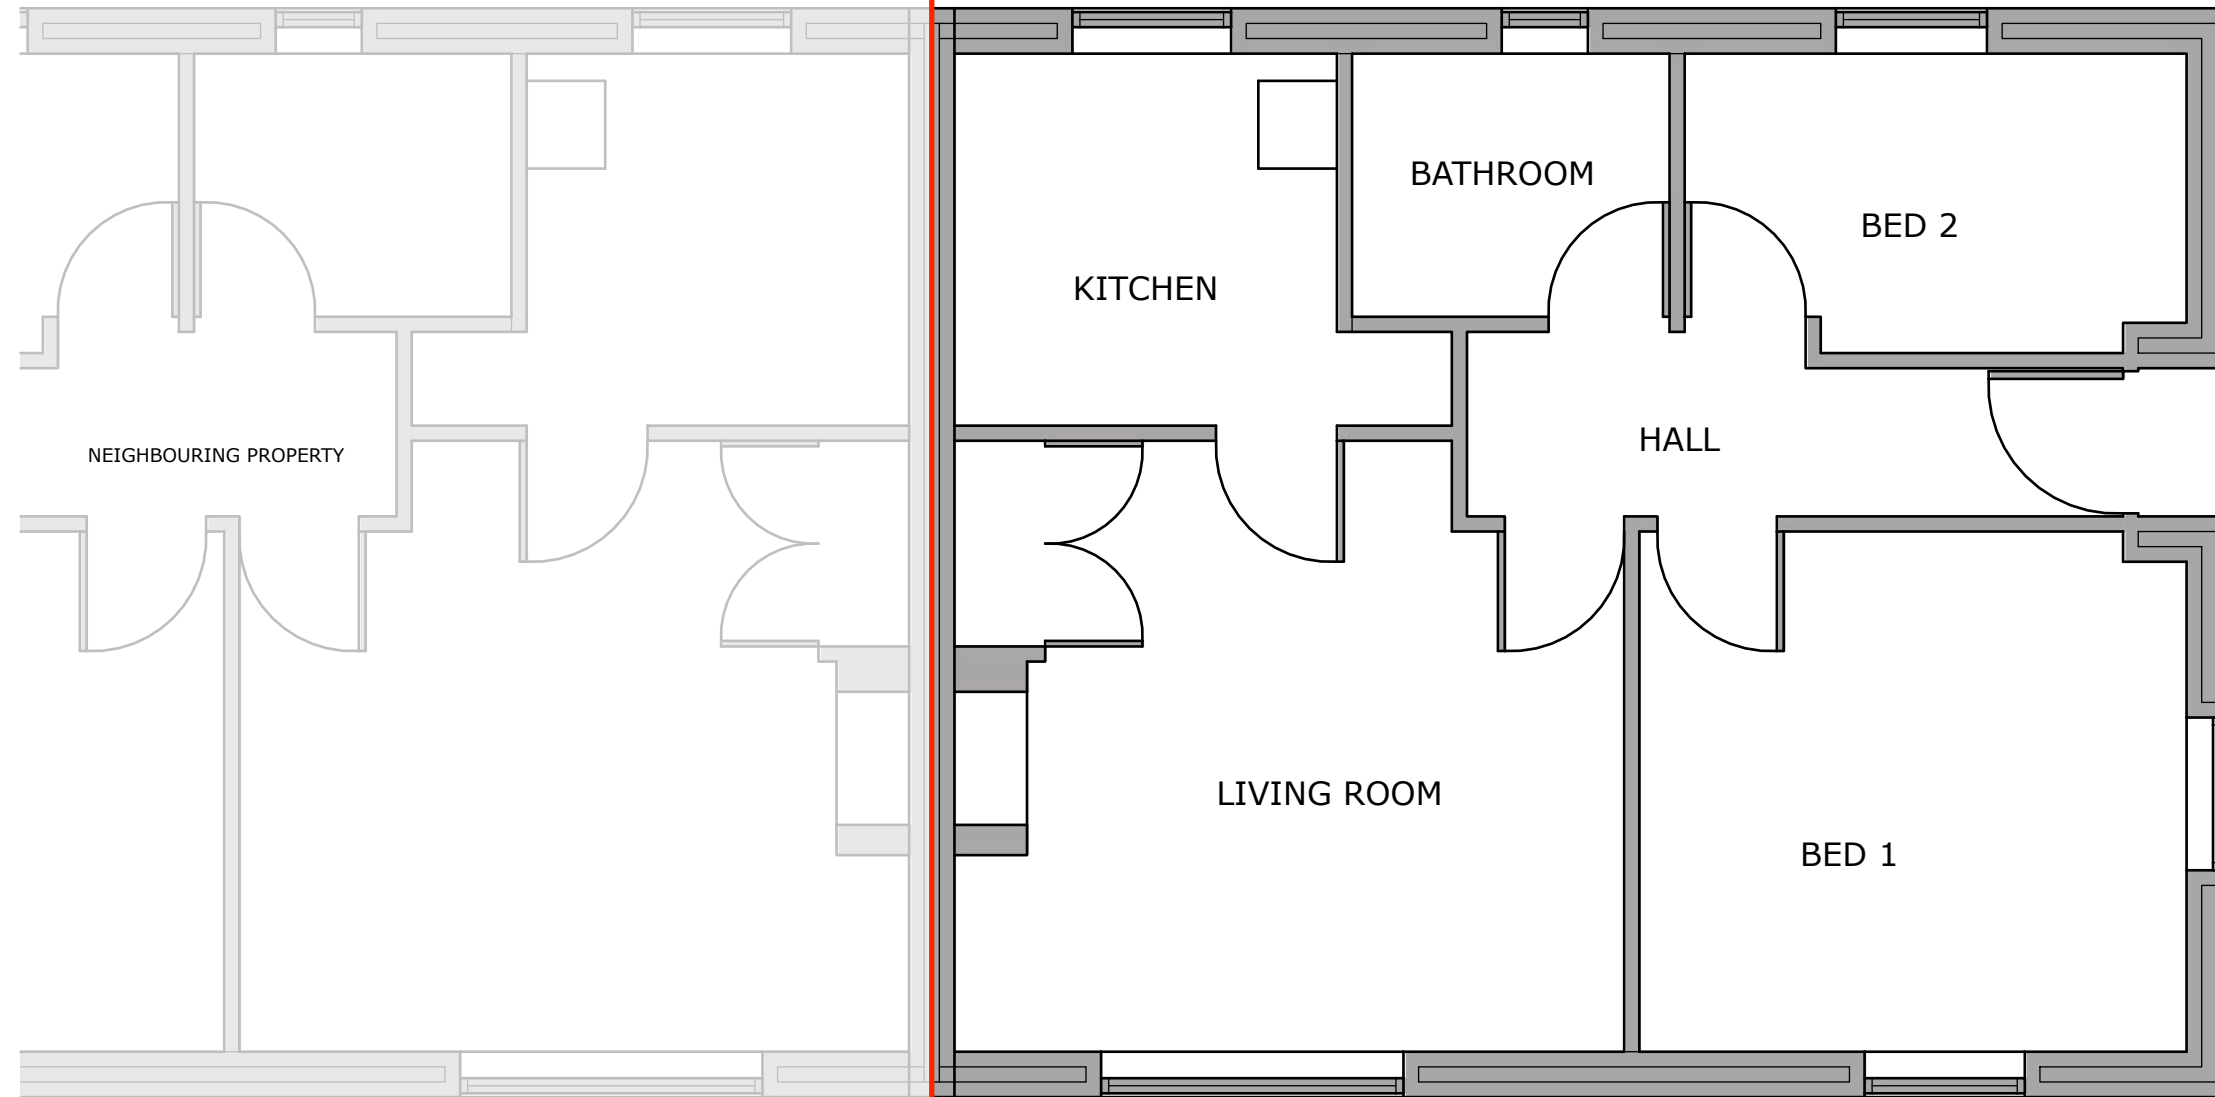

Title:  
EXISTING ROOF PLAN

Drawn by: JH Date:  
17.03.23

Scale: 1:50 Approval:  
RH

Drawing No: Sheet: REV:  
2304 - 03 A3

No.1

3 DOWNVIEW ROAD

REV:

**RH** ARCHITECTS

Title:  
EXISTING GROUND FLOOR  
PLAN

Drawn by: JH Date:  
17.03.23

Scale: 1:50 Approval:  
RH

Drawing No: Sheet: REV:  
2304 - 04 A3