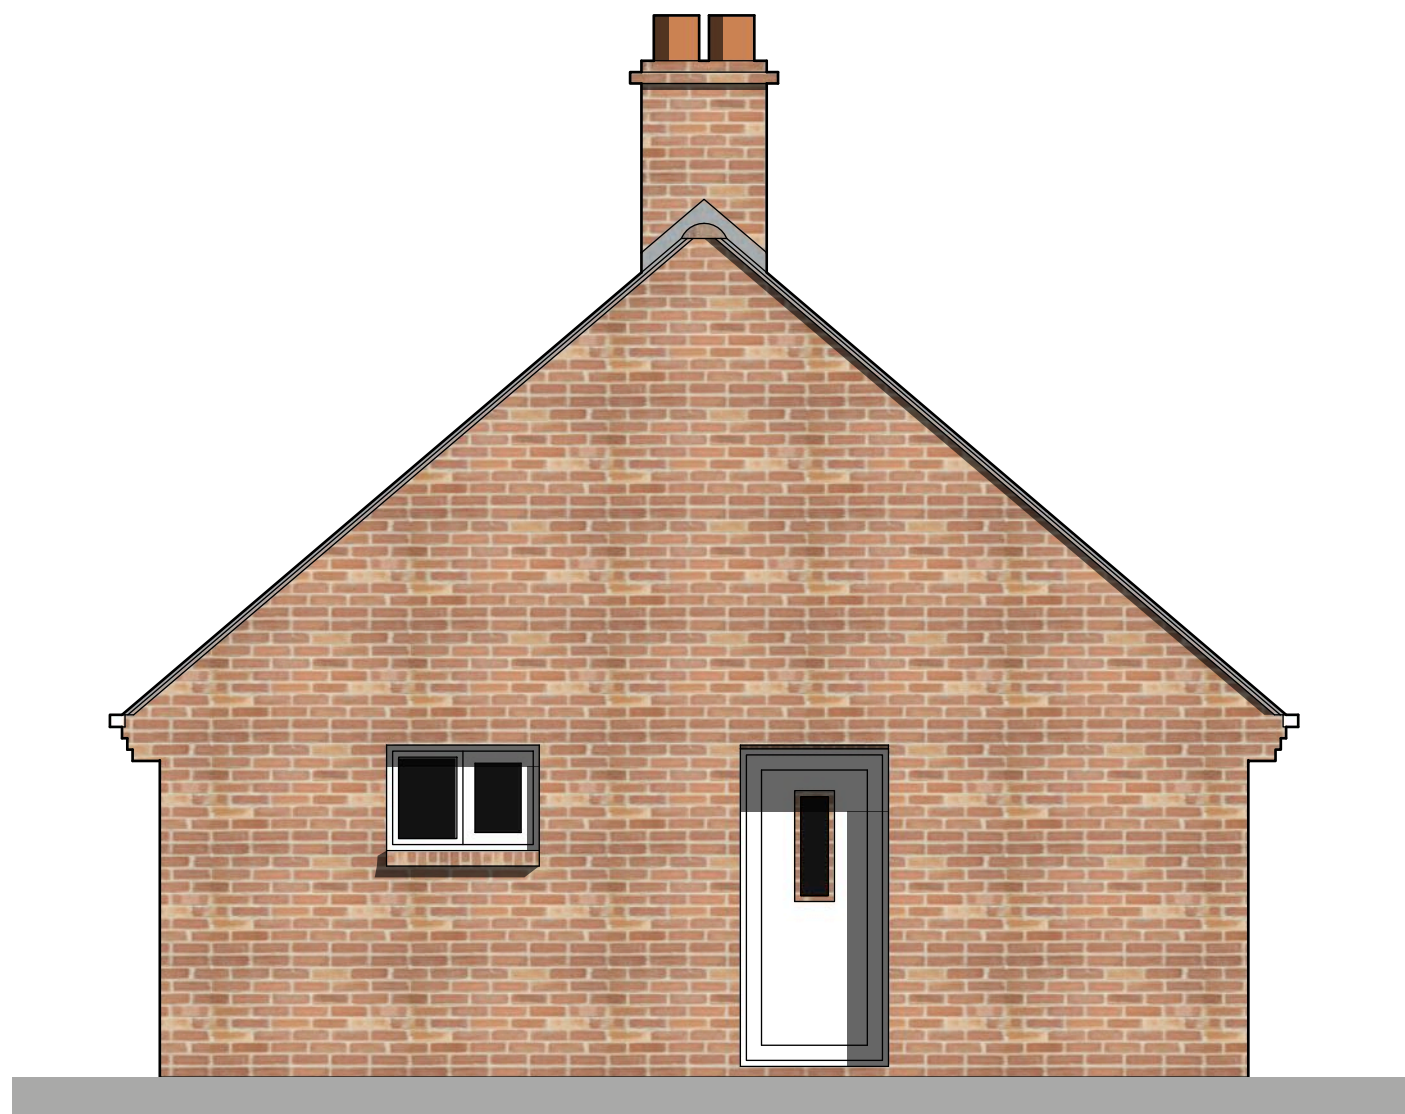

No.1

3 DOWNVIEW ROAD

NEIGHBOURING PROPERTY

REV:

**RH** ARCHITECTS

**Roger Hill Architects**

Deerchase  
 Hut and Lodge Farm  
 Broad Chalke  
 Nr Salisbury 01725519436  
 Wiltshire  
 SP55LX 07976903566

Site:  
 3 Downview Road,  
 Martin,  
 Fordingbridge,  
 Hampshire,  
 SP63LP

Title:  
 EXISTING ELEVATIONS

Drawn by: JH Date:  
 17.03.23

Scale: 1:50 Approval:  
 RH

Drawing No: Sheet: REV:  
 2304 - 05 A3

**SOUTH ELEVATION**  
**1:50**

3 DOWNVIEW ROAD

EAST ELEVATION  
1:50

REV:		
<b>RH</b> ARCHITECTS		
<b>Roger Hill Architects</b> Deerchase Hut and Lodge Farm Broad Chalke Nr Salisbury 01725519436 Wiltshire SP55LX 07976903566		
Site: 3 Downview Road, Martin, Fordingbridge, Hampshire, SP63LP		
Title:  EXISTING ELEVATIONS		
Drawn by: JH	Date: 17.03.23	
Scale: 1:50	Approval: RH	
Drawing No: 2304 - 06	Sheet: A3	REV:

REV:

**RH** ARCHITECTS

**Roger Hill Architects**

Deerchase  
 Hut and Lodge Farm  
 Broad Chalke  
 Nr Salisbury 01725519436  
 Wiltshire  
 SP55LX 07976903566

Site:  
 3 Downview Road,  
 Martin,  
 Fordingbridge,  
 Hampshire,  
 SP63LP

Title:  
 EXISTING ELEVATIONS

Drawn by: JH Date:  
 17.03.23

Scale: 1:50 Approval:  
 RH

Drawing No: 2304 - 07	Sheet: A3	REV:
--------------------------	--------------	------

**NORTH ELEVATION**  
**1:50**