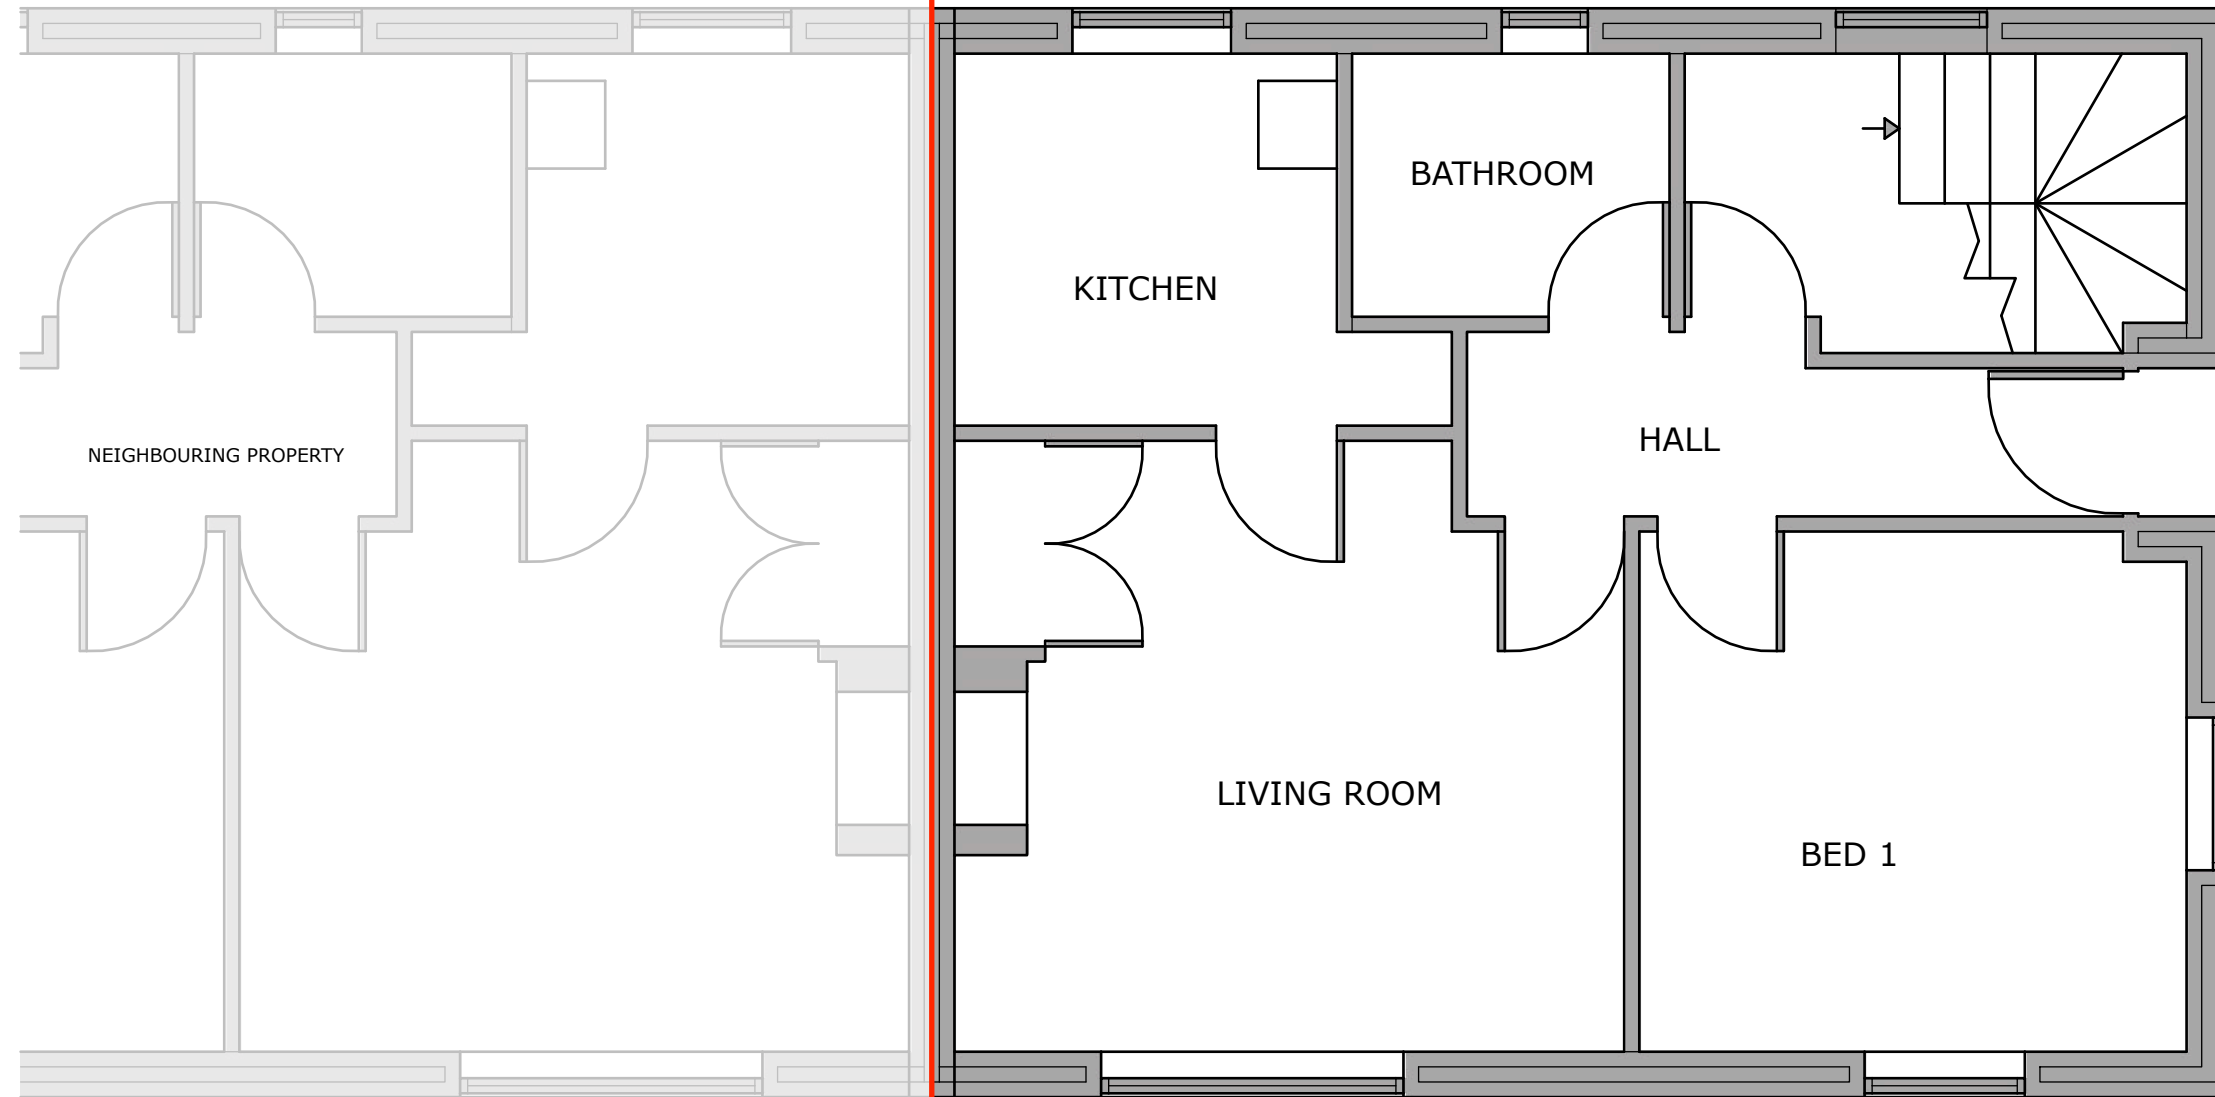

No.1

3 DOWNVIEW ROAD

REV:

RH ARCHITECTS

Roger Hill Architects

Deerchase
Hut and Lodge Farm
Broad Chalke
Nr Salisbury 01725519436
Wiltshire
SP55LX 07976903566

Site:
3 Downview Road,
Martin,
Fordingbridge,
Hampshire,
SP63LP

Title:
Proposed Ground Floor Plan

Drawn by: JH Date:
21.03.23

Scale: 1:50 Approval:
RH

Drawing No: Sheet: REV:
2304 - 55 A3