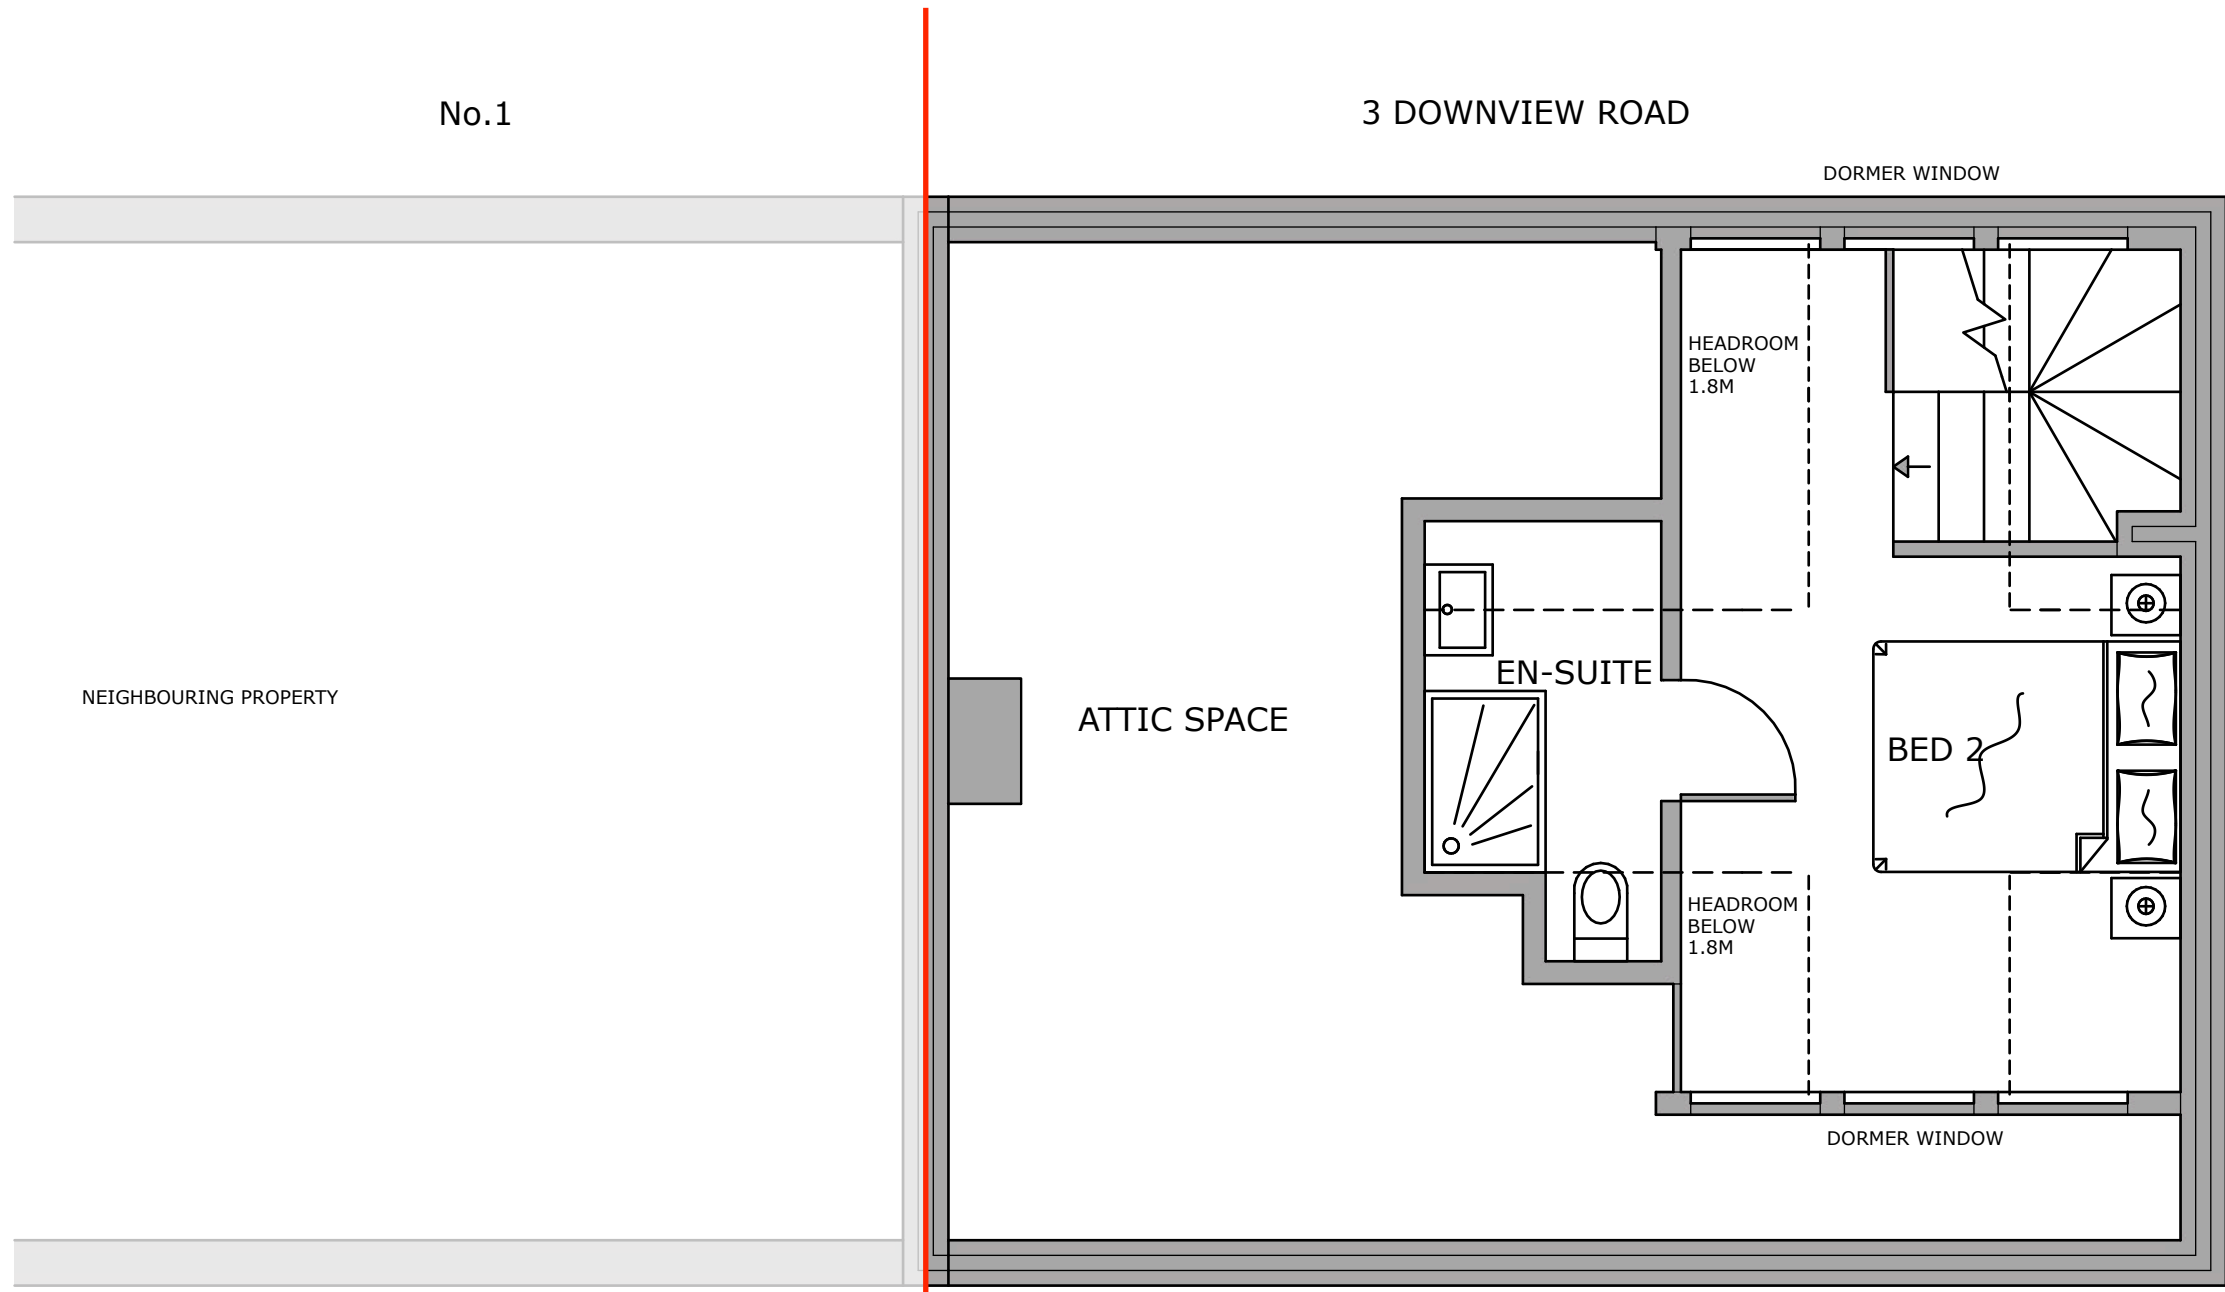

NEIGHBOURING PROPERTY

ATTIC SPACE

EN-SUITE

BED 2

HEADROOM
BELOW
1.8M

HEADROOM
BELOW
1.8M

DORMER WINDOW

DORMER WINDOW

Drawn by: JH Date:
21.03.23

Scale: 1:50 Approval:
RH

Drawing No: Sheet: REV:
2304 - 54 A3