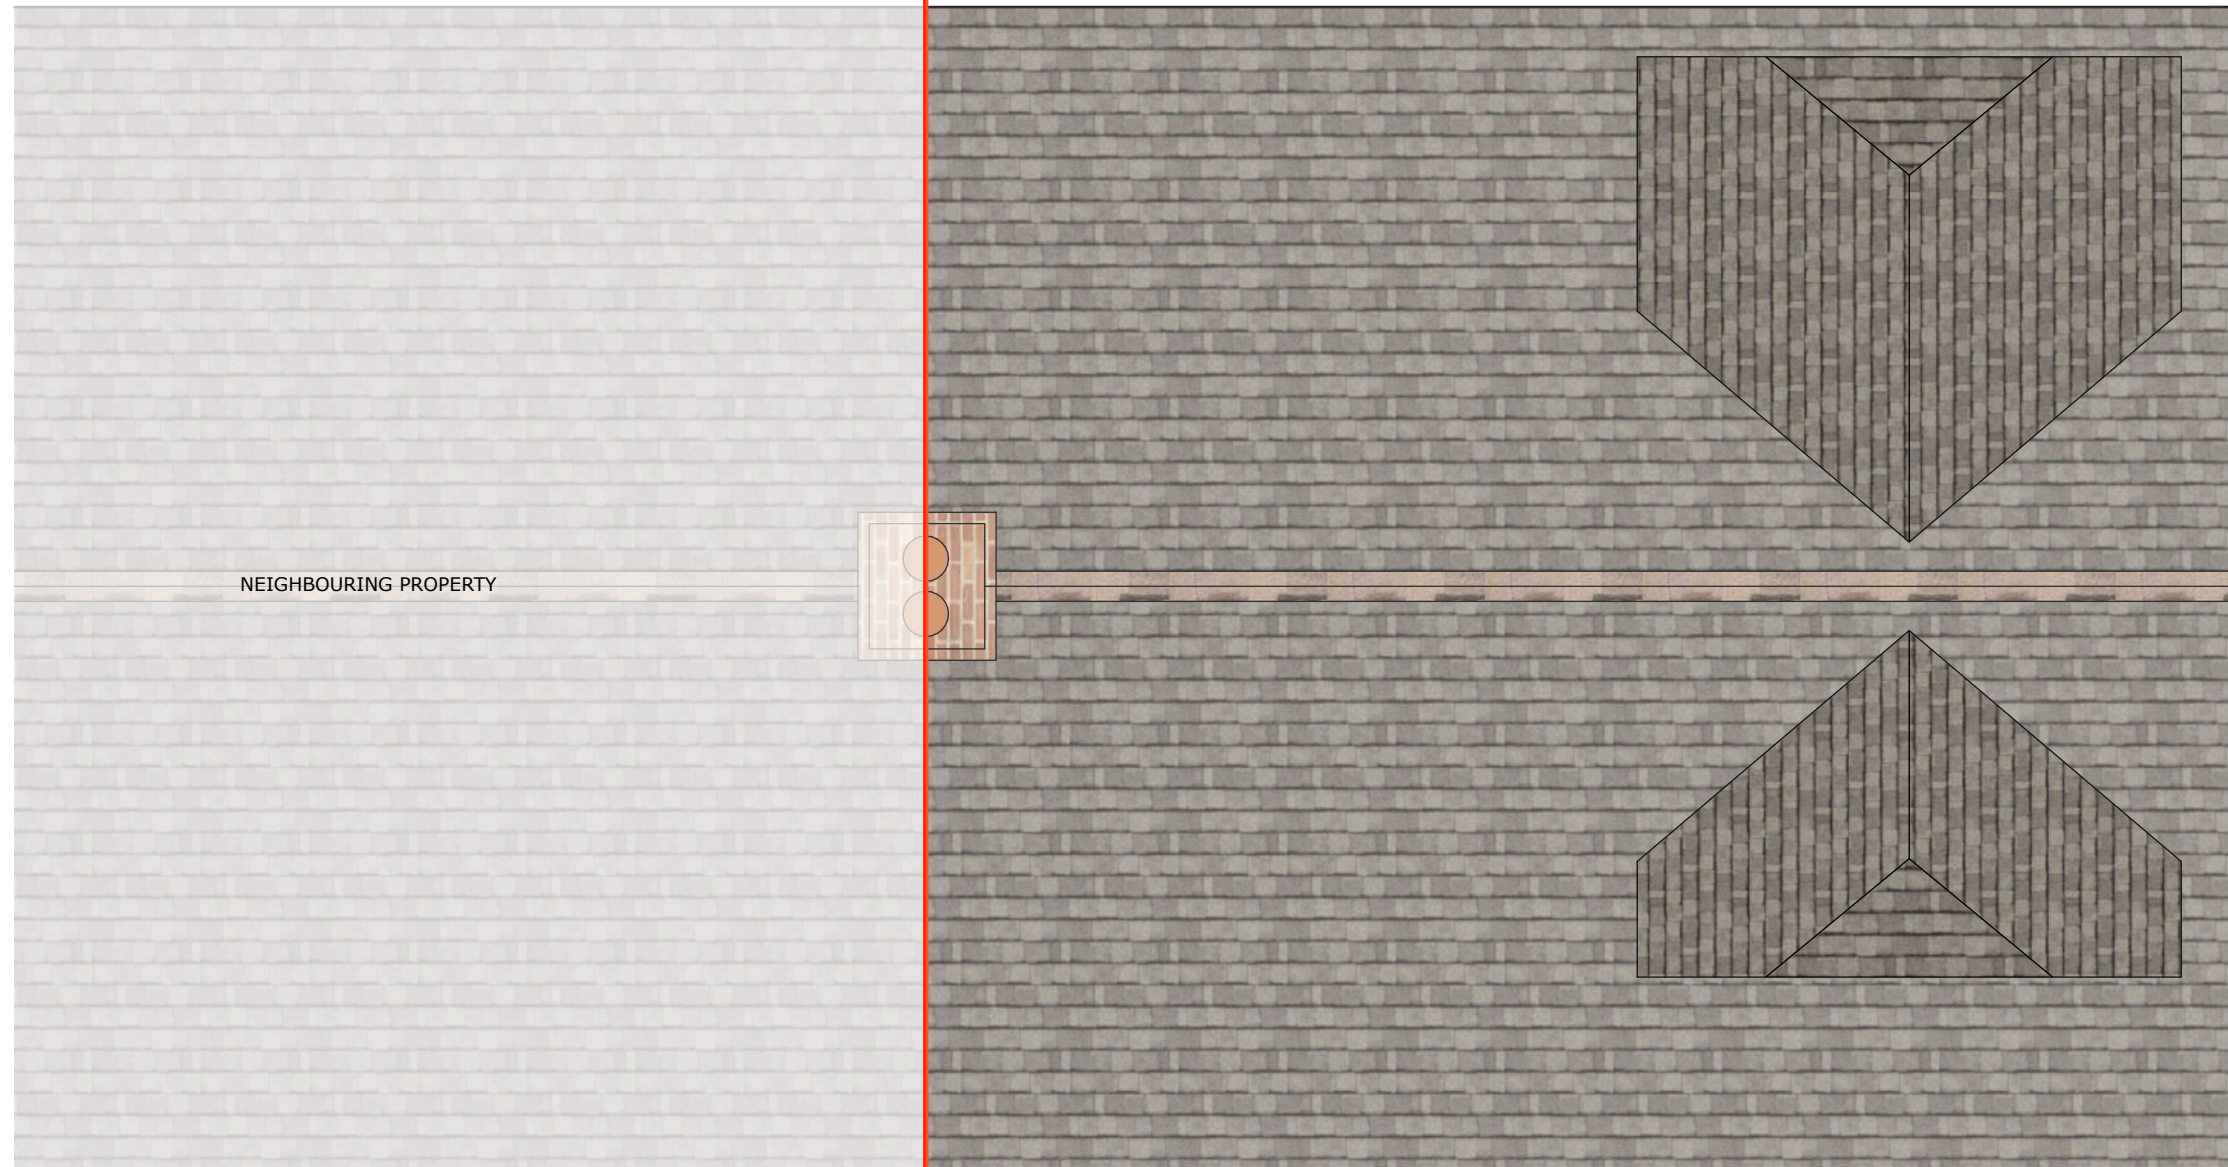

No.1

3 DOWNVIEW ROAD

DORMER WINDOW

NEIGHBOURING PROPERTY

DORMER WINDOW

REV:

RH ARCHITECTS

Roger Hill Architects

Deerchase
Hut and Lodge Farm
Broad Chalke
Nr Salisbury 01725519436
Wiltshire
SP55LX 07976903566

Site:
3 Downview Road,
Martin,
Fordingbridge,
Hampshire,
SP63LP

Title:
Proposed Roof Plan

Drawn by: JH Date:
21.03.23

Scale: 1:50 Approval:
RH

Drawing No: Sheet: REV:
2304 - 56 A3