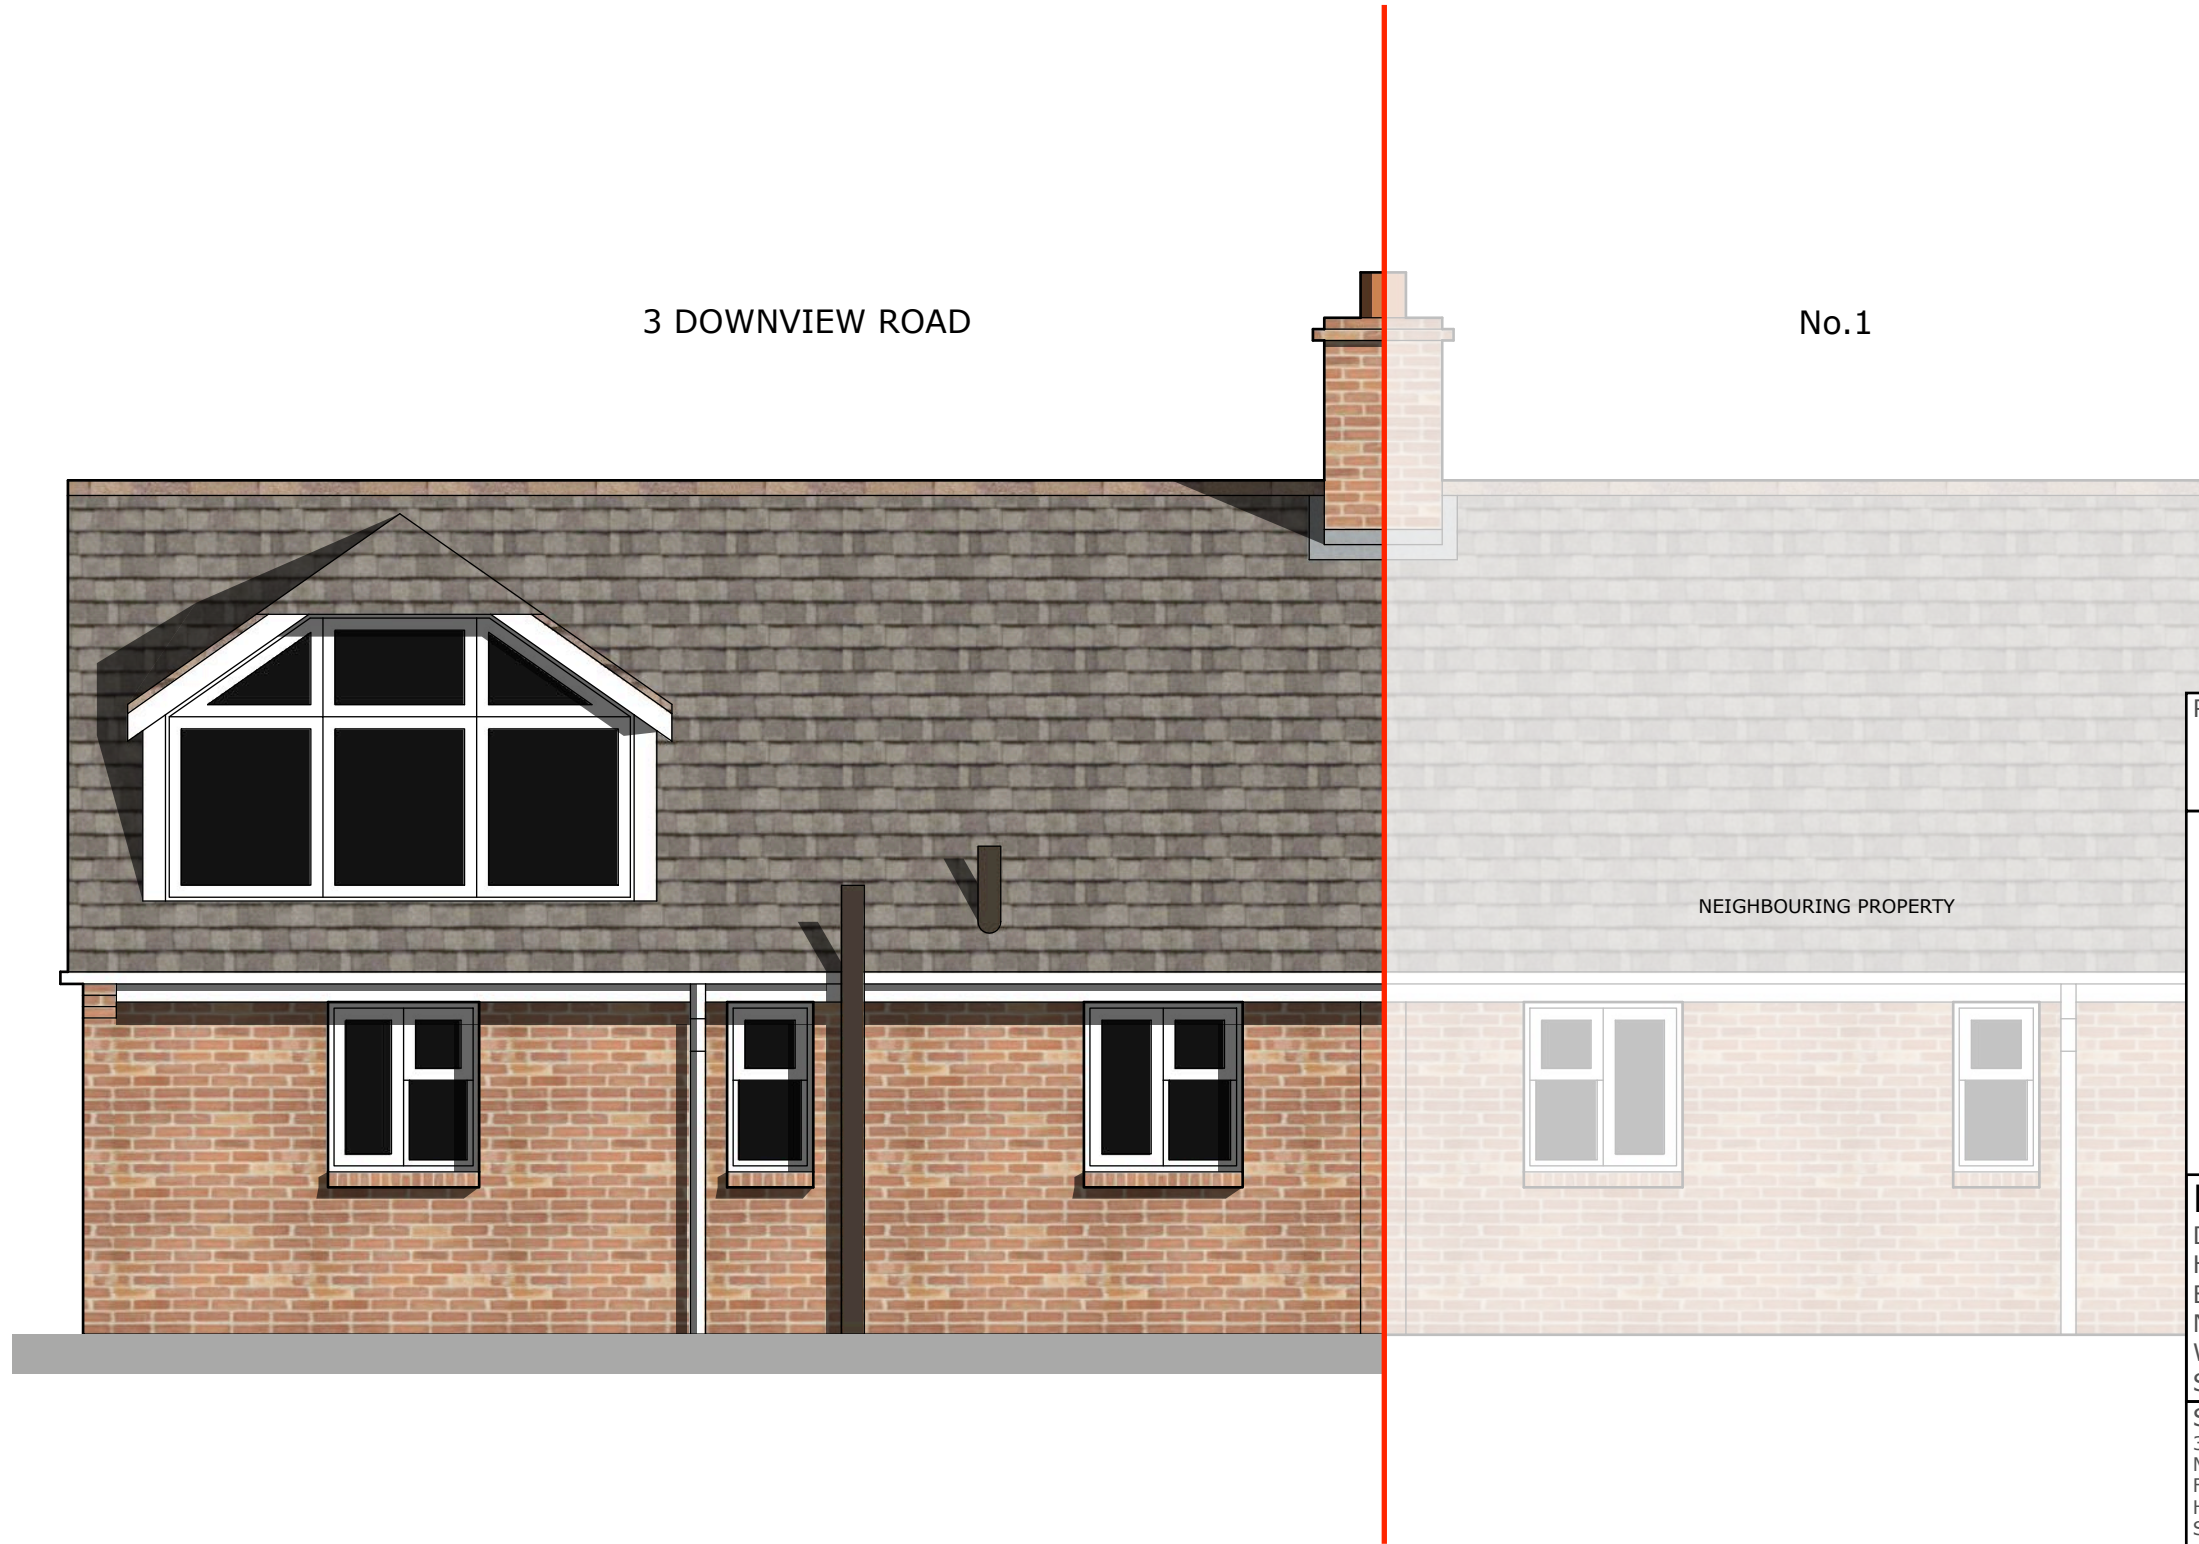

Title:
 Proposed Elevations

Drawn by: JH Date:
 21.03.23

Scale: 1:50 Approval:
 RH

Drawing No: Sheet: REV:
 2304 - 51 A3

SOUTH ELEVATION
1:50

3 DOWNVIEW ROAD

EAST ELEVATION
1:50

REV:

RH ARCHITECTS

Roger Hill Architects

Deerchase
Hut and Lodge Farm
Broad Chalke
Nr Salisbury 01725519436
Wiltshire
SP55LX 07976903566

Site:
3 Downview Road,
Martin,
Fordingbridge,
Hampshire,
SP63LP

Title:
Proposed Elevations

Drawn by: JH Date:
21.03.23

Scale: 1:50 Approval:
RH

Drawing No: Sheet: REV:
2304 - 52 A3

3 DOWNVIEW ROAD

No.1

REV:

RH ARCHITECTS

Roger Hill Architects

Scale: 1:50 Approval:
 RH

Drawing No: Sheet: REV:
 2304 - 53 A3

NORTH ELEVATION
1:50