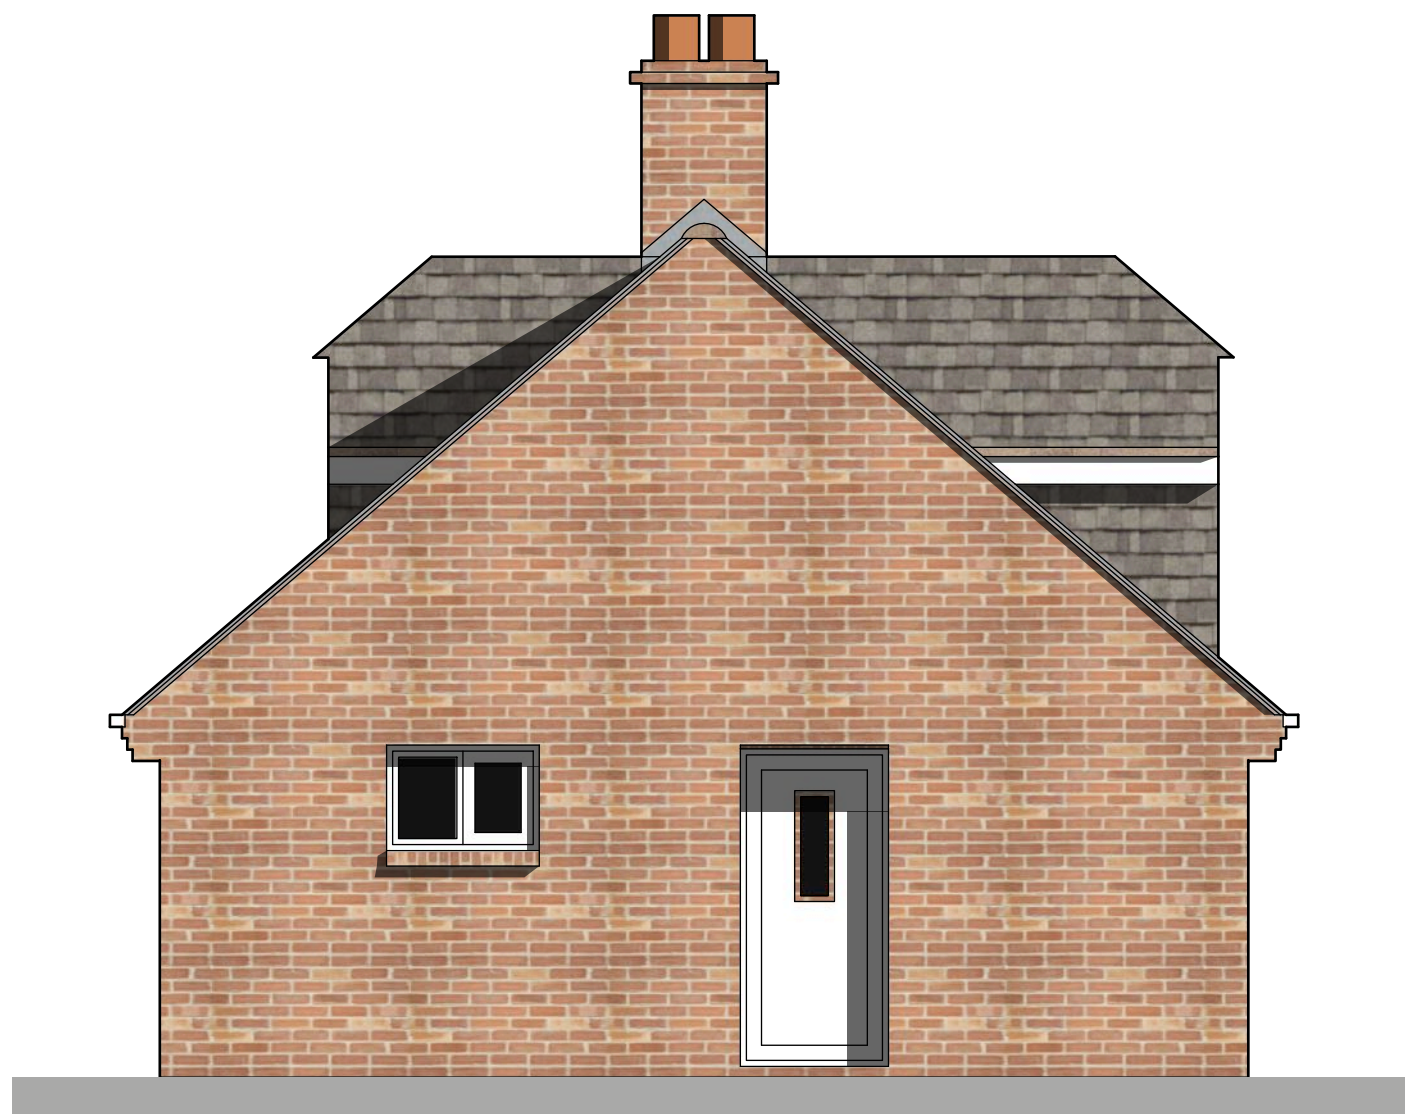

Title:
 Proposed Elevations

Drawn by: JH Date:
 21.03.23

Scale: 1:50 Approval:
 RH

Drawing No: Sheet: REV:
 2304 - 51 A3

SOUTH ELEVATION
1:50

3 DOWNVIEW ROAD

EAST ELEVATION
1:50

REV:

RH ARCHITECTS

Roger Hill Architects

Deerchase
Hut and Lodge Farm
Broad Chalke
Nr Salisbury 01725519436
Wiltshire
SP55LX 07976903566

Site:
3 Downview Road,
Martin,
Fordingbridge,
Hampshire,
SP63LP

Title:
Proposed Elevations

Drawn by: JH Date:
21.03.23

Scale: 1:50 Approval:
RH

Drawing No: Sheet: REV:
2304 - 52 A3

3 DOWNVIEW ROAD

No.1

REV:

RH ARCHITECTS

Roger Hill Architects

Scale: 1:50 Approval:
 RH

Drawing No: Sheet: REV:
 2304 - 53 A3

NORTH ELEVATION
1:50