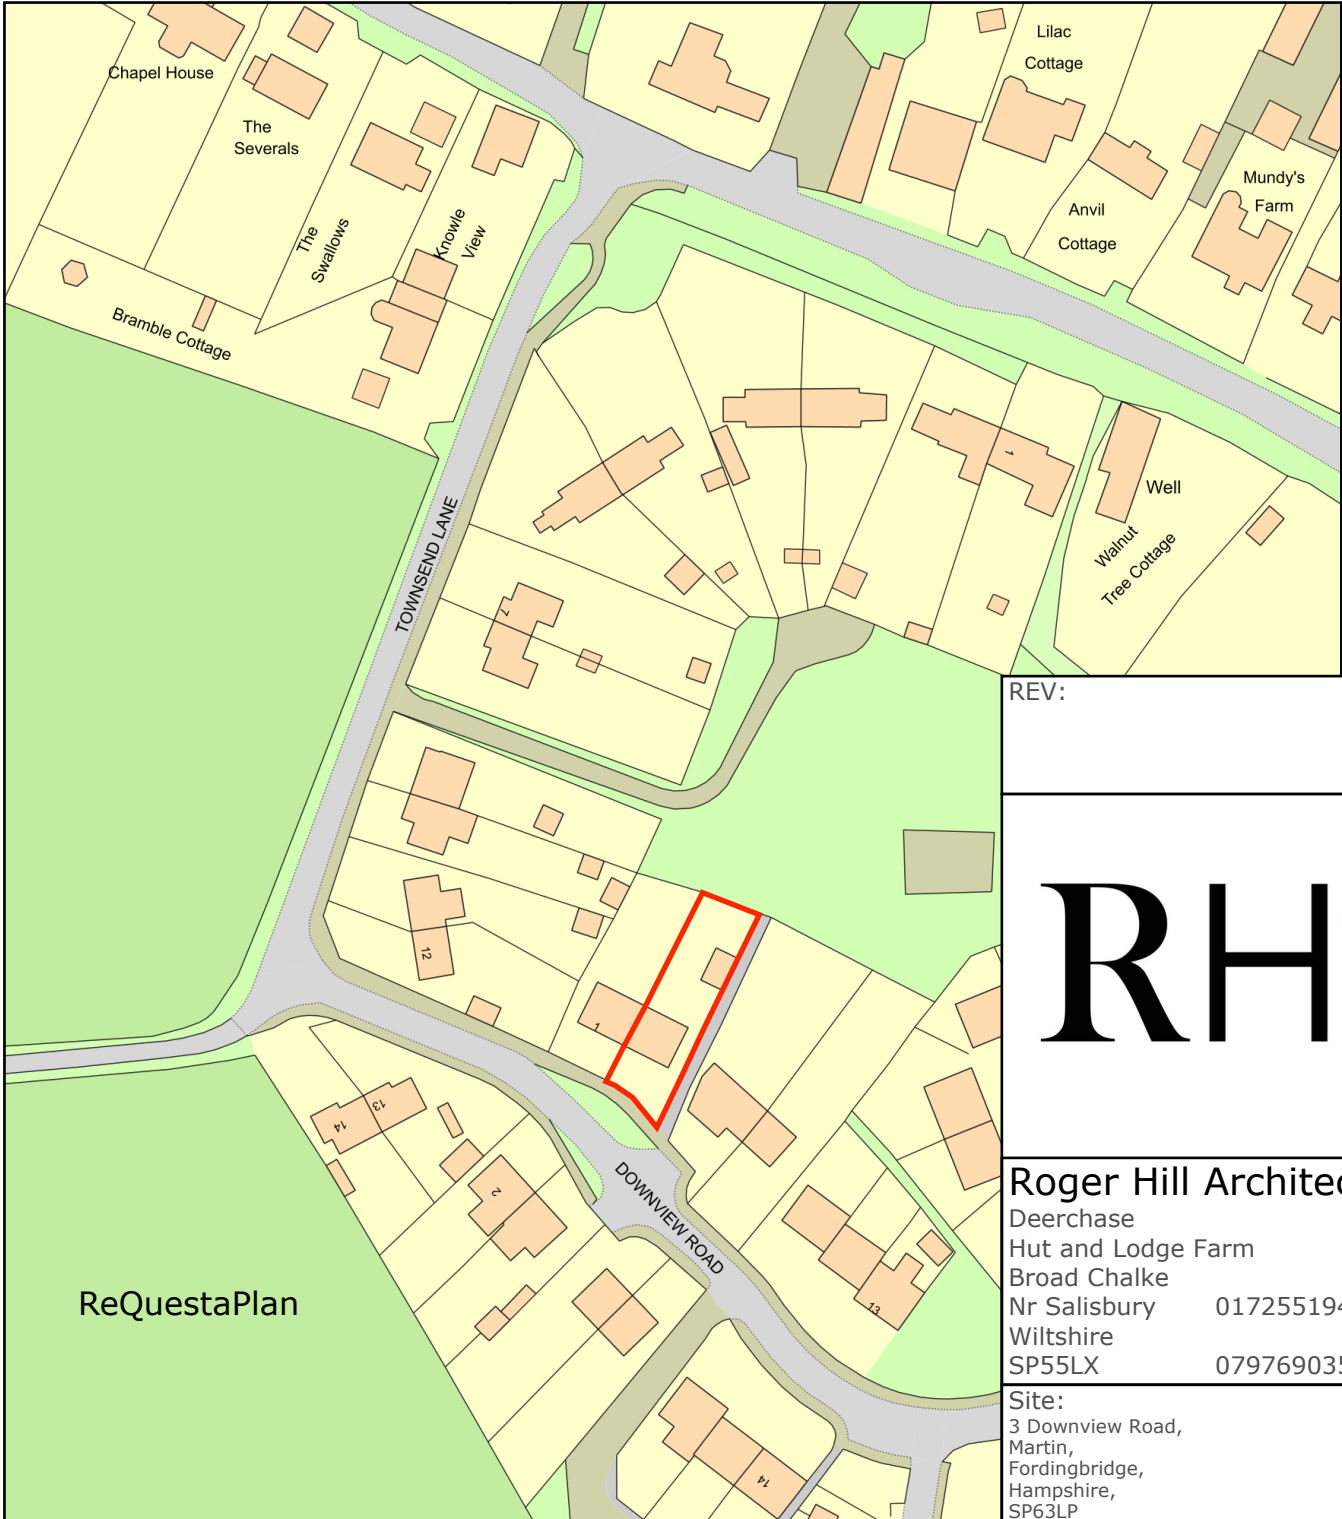

**LOCATION PLAN
3 DOWNVIEW ROAD**

REV:

RH

ARCHITECTS

Roger Hill Architects

Deerchase
Hut and Lodge Farm
Broad Chalke
Nr Salisbury 01725519436
Wiltshire
SP55LX 07976903566

Site:
3 Downview Road,
Martin,
Fordingbridge,
Hampshire,
SP63LP

Title:

Location Plan

Drawn by: JH	Date: 17.03.23
--------------	-------------------

Scale: 1:1250	Approval: RH
---------------	-----------------

Drawing No: 2304 - 01	Sheet: A4	REV:
--------------------------	--------------	------

Plan Produced for: **Roger Hill Architects**

Date Produced: 17 Mar 2023

Plan Reference Number: TQRQM23076144418950

Scale: 1:1250 @ A4