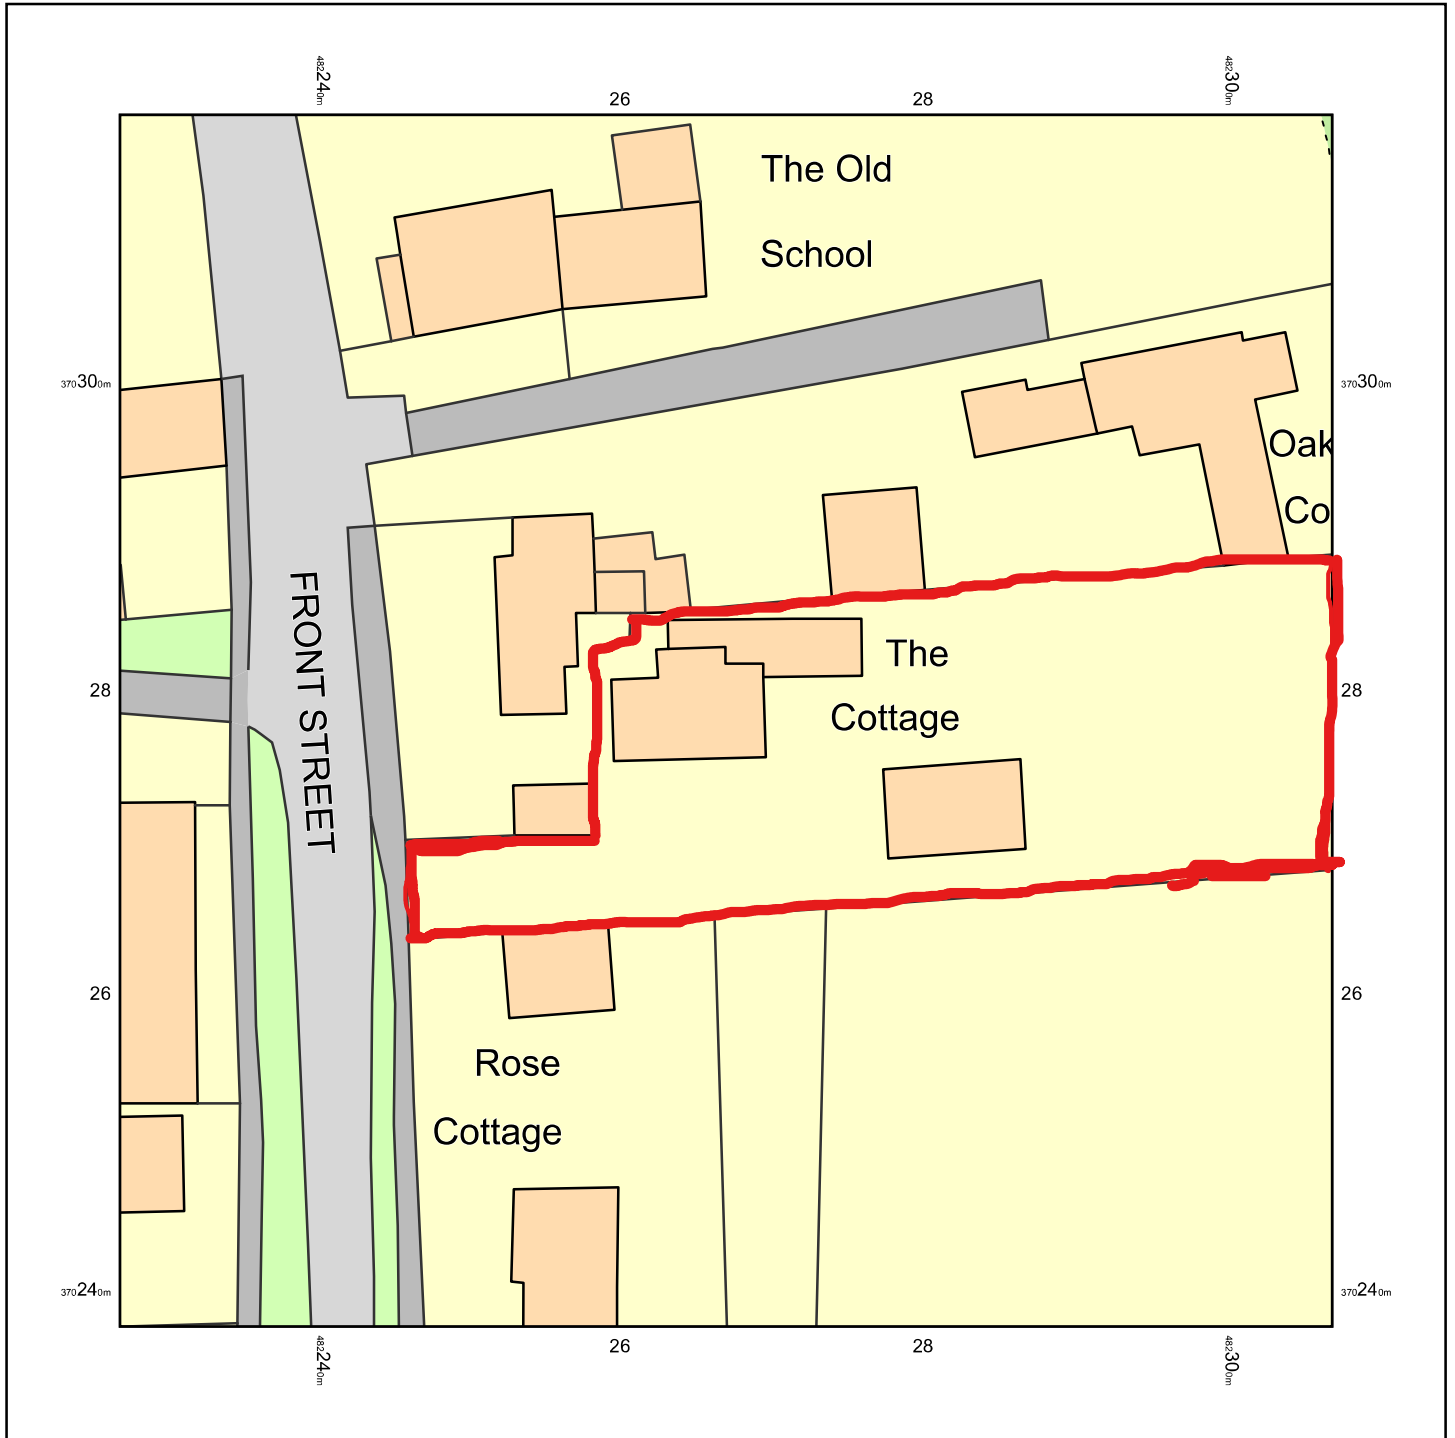

THE COTTAGE, FRONT STREET, SOUTH CLIFTON, NEWARK, NG23 7AA

Supplied by: www.ukmapcentre.com

Serial No: 259381

Centre Coordinates: 482267,370278

Production Date: 06/03/2023 14:10:45

© Crown copyright and database rights 2023 Ordnance Survey 100048957. The representation of road, track or path is no evidence of a boundary or right of way. The representation of features as lines is no evidence of a property boundary.

0m 1cm = 5m 25m

Scale 1:500