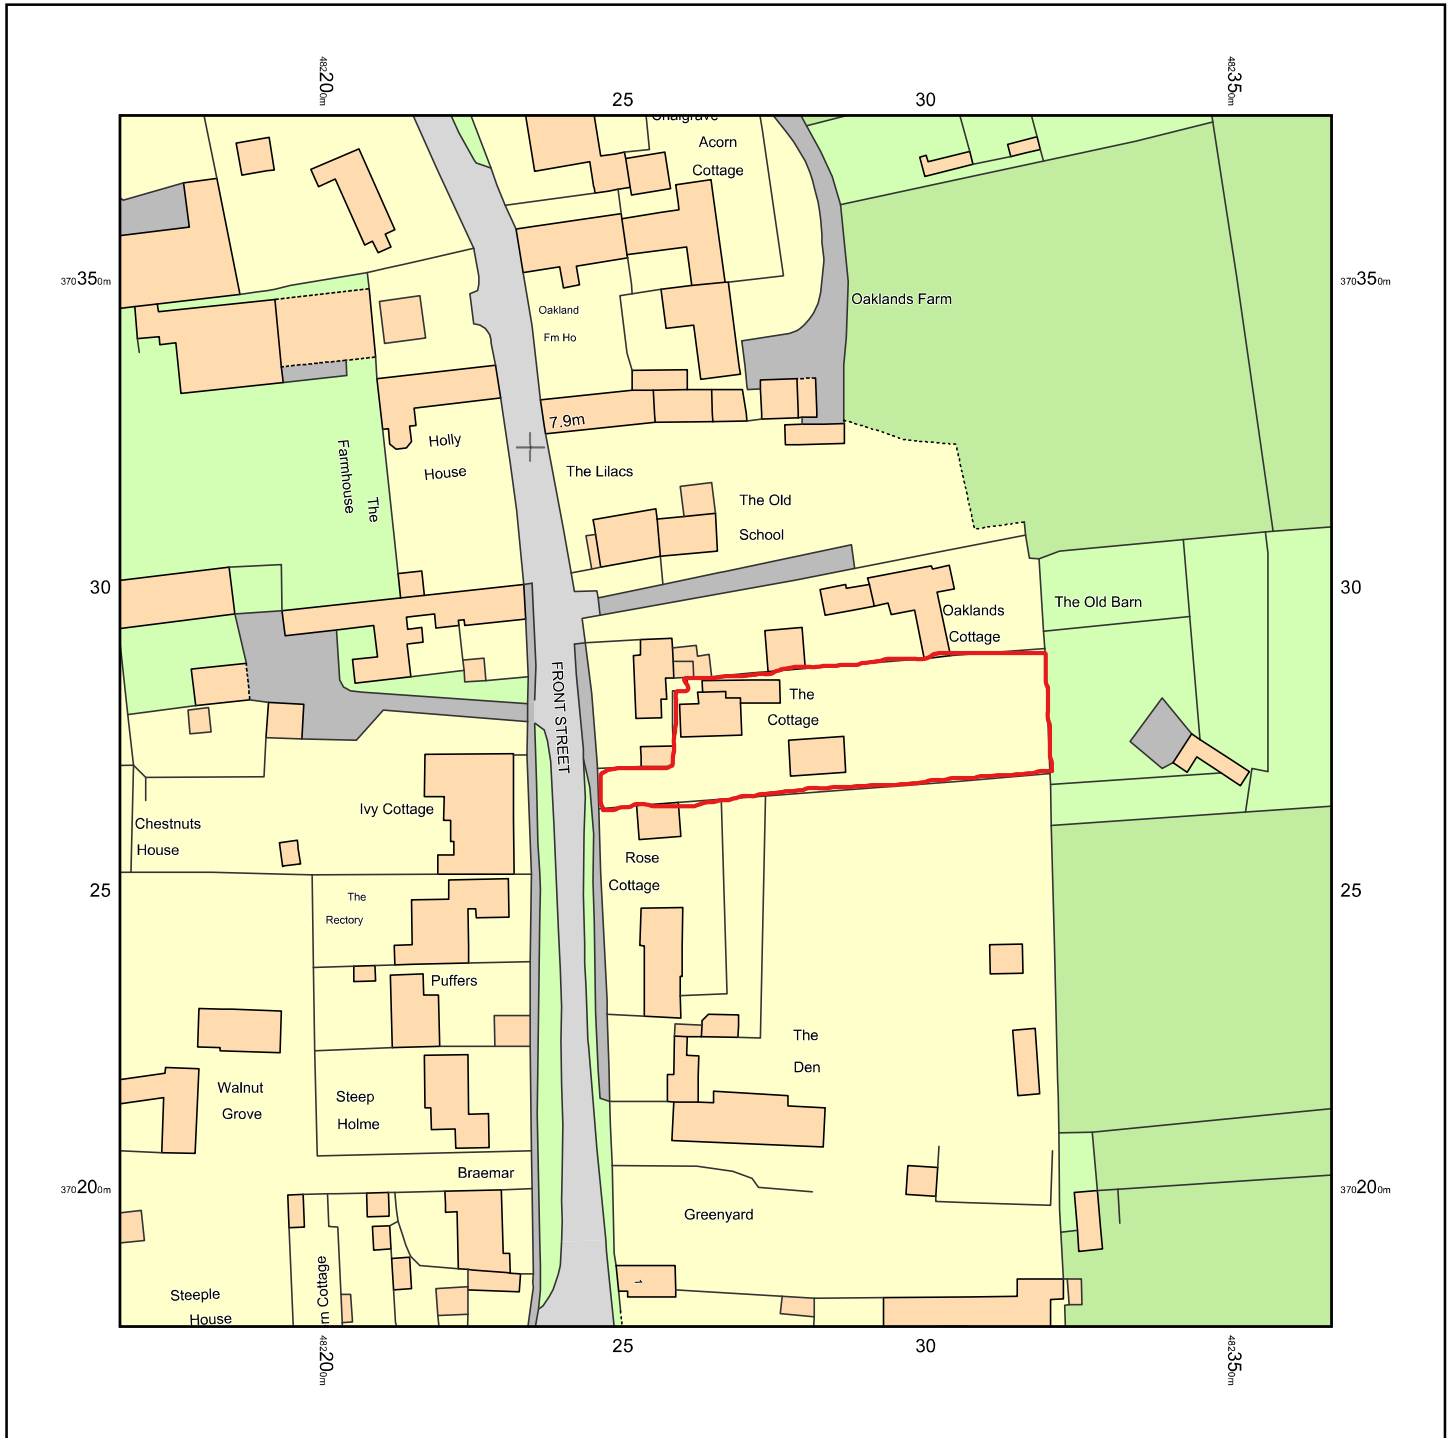

THE COTTAGE, FRONT STREET, SOUTH CLIFTON, NEWARK, NG23 7AA

Supplied by: www.ukmapcentre.com

Serial No: 259382

Centre Coordinates: 482267,370278

Production Date: 06/03/2023 14:10:54

© Crown copyright and database rights 2023 Ordnance Survey 100048957. The representation of road, track or path is no evidence of a boundary or right of way. The representation of features as lines is no evidence of a property boundary.

0m 1cm = 12.5m 62.5m

Scale 1:1250