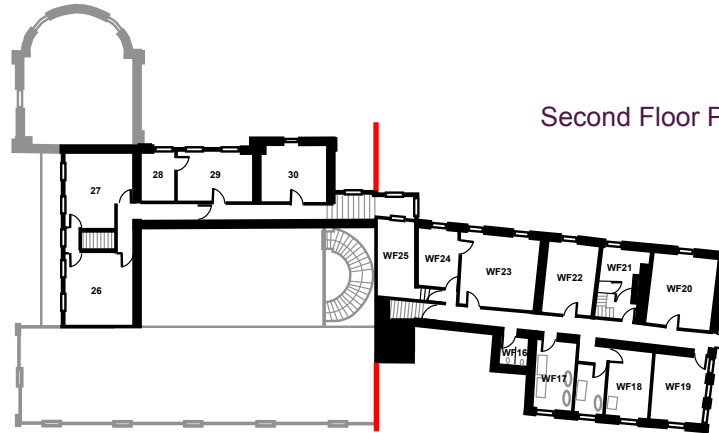

NUNNYKIRK HALL
ENCLOSURE 7.2

MAIN HOUSE & SERVICE WING

Nunykirk Hall
Nunykirk
Morpeth
NE61 4PB

List Entry NGR:
Scale:
Date:

NZ 08096 92626
1:400
10/03/2023

Heritage Category
List Entry No.:
Grade:

1041251
1

Second Floor Plan

Main House

Service Wing

First Floor Plan

Main House

Service Wing

Ground Floor Plan

Main House