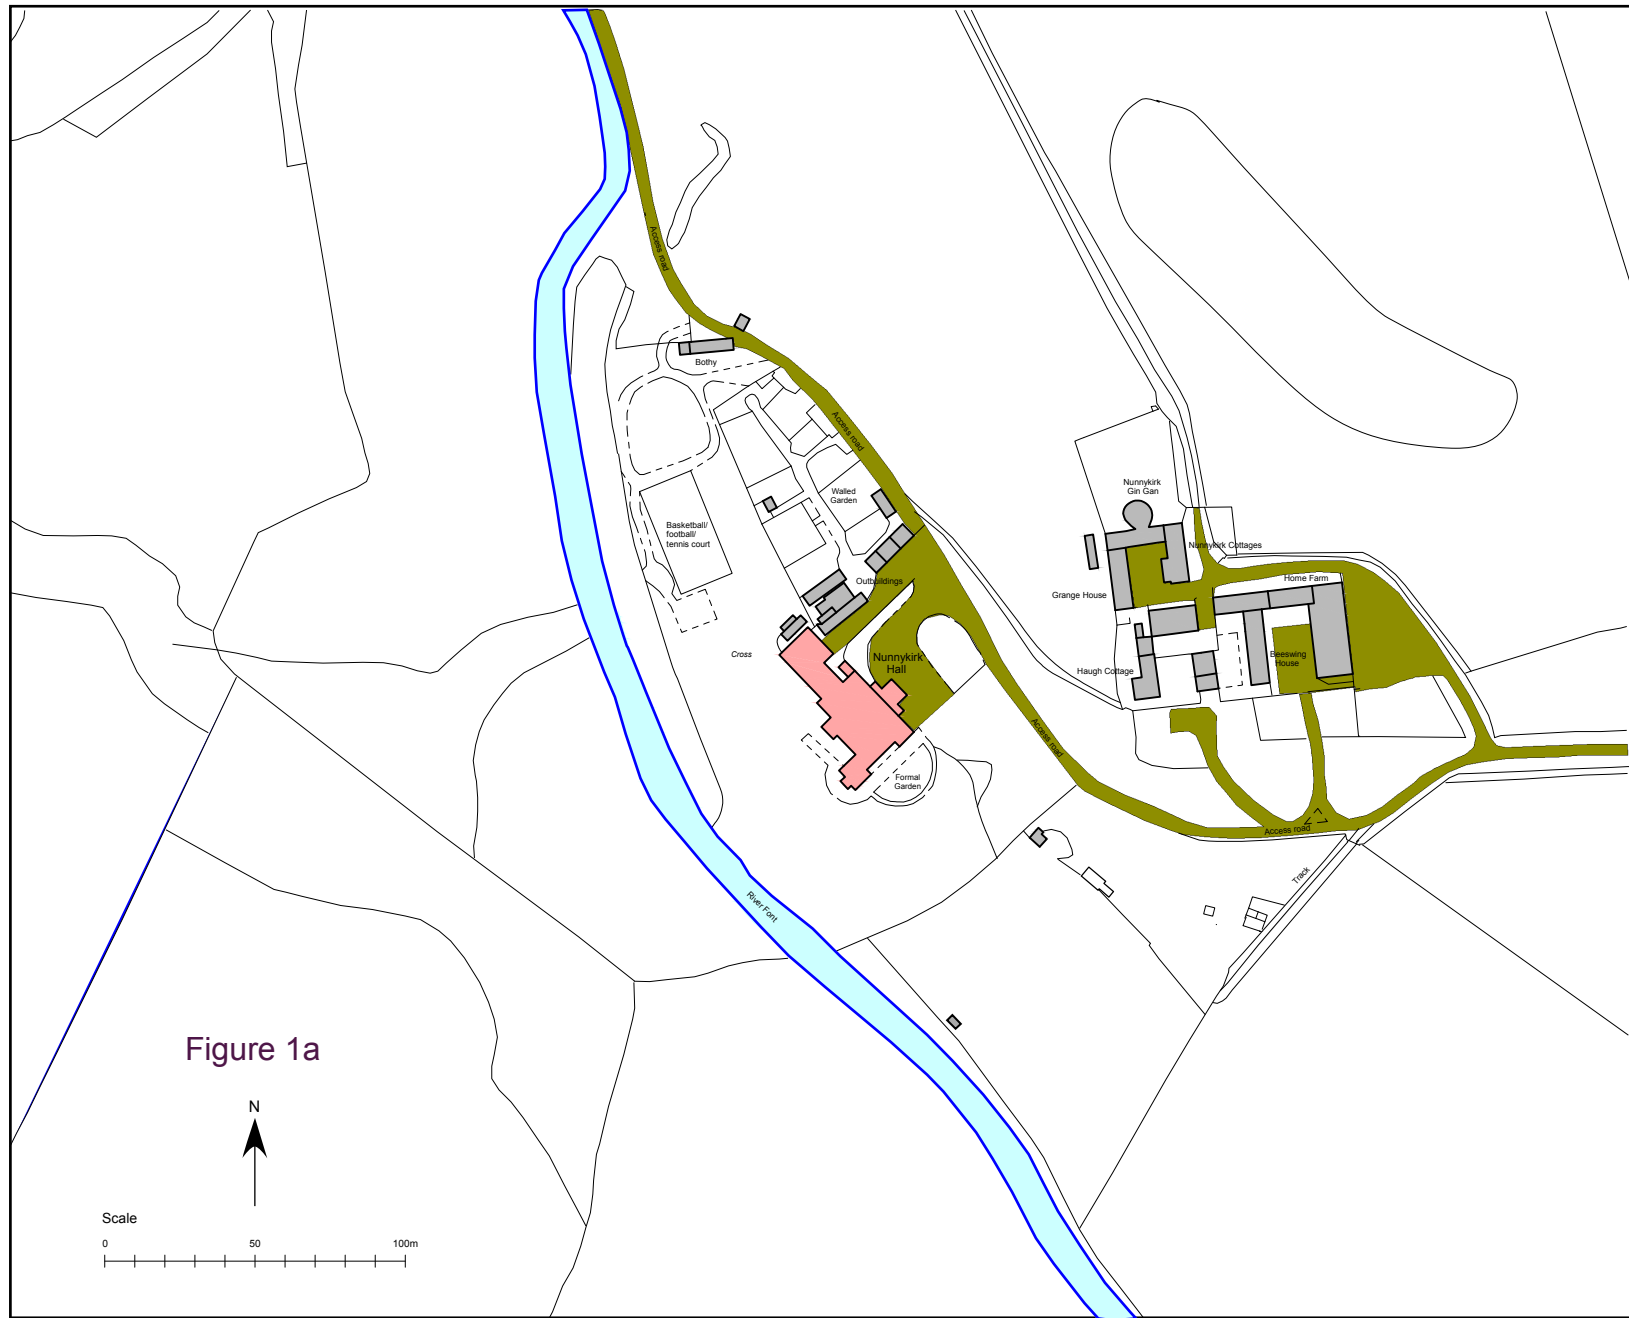

**NUNNYKIRK HALL
ENCLOSURE 3**

SITE PLAN

Nunnykirk Hall
Nunnykirk
Morpeth
NE61 4PB

List Entry NGR: NZ 08096 92626
Scale (Figure 1a): 1:2,500
Date: 10/03/2023

Heritage Category
List Entry No.: 1041251
Grade: 1

Modern Ordnance Survey mapping: © Crown Copyright and database right 2018. All rights reserved. Ordnance Survey Licence number 100024900.

This is an A4 sized map and should be printed full size at A4 with no page scaling set.

The entire site, including property, outbuildings and land, is defined by the red outline shown in the Enclosure Map 1b.