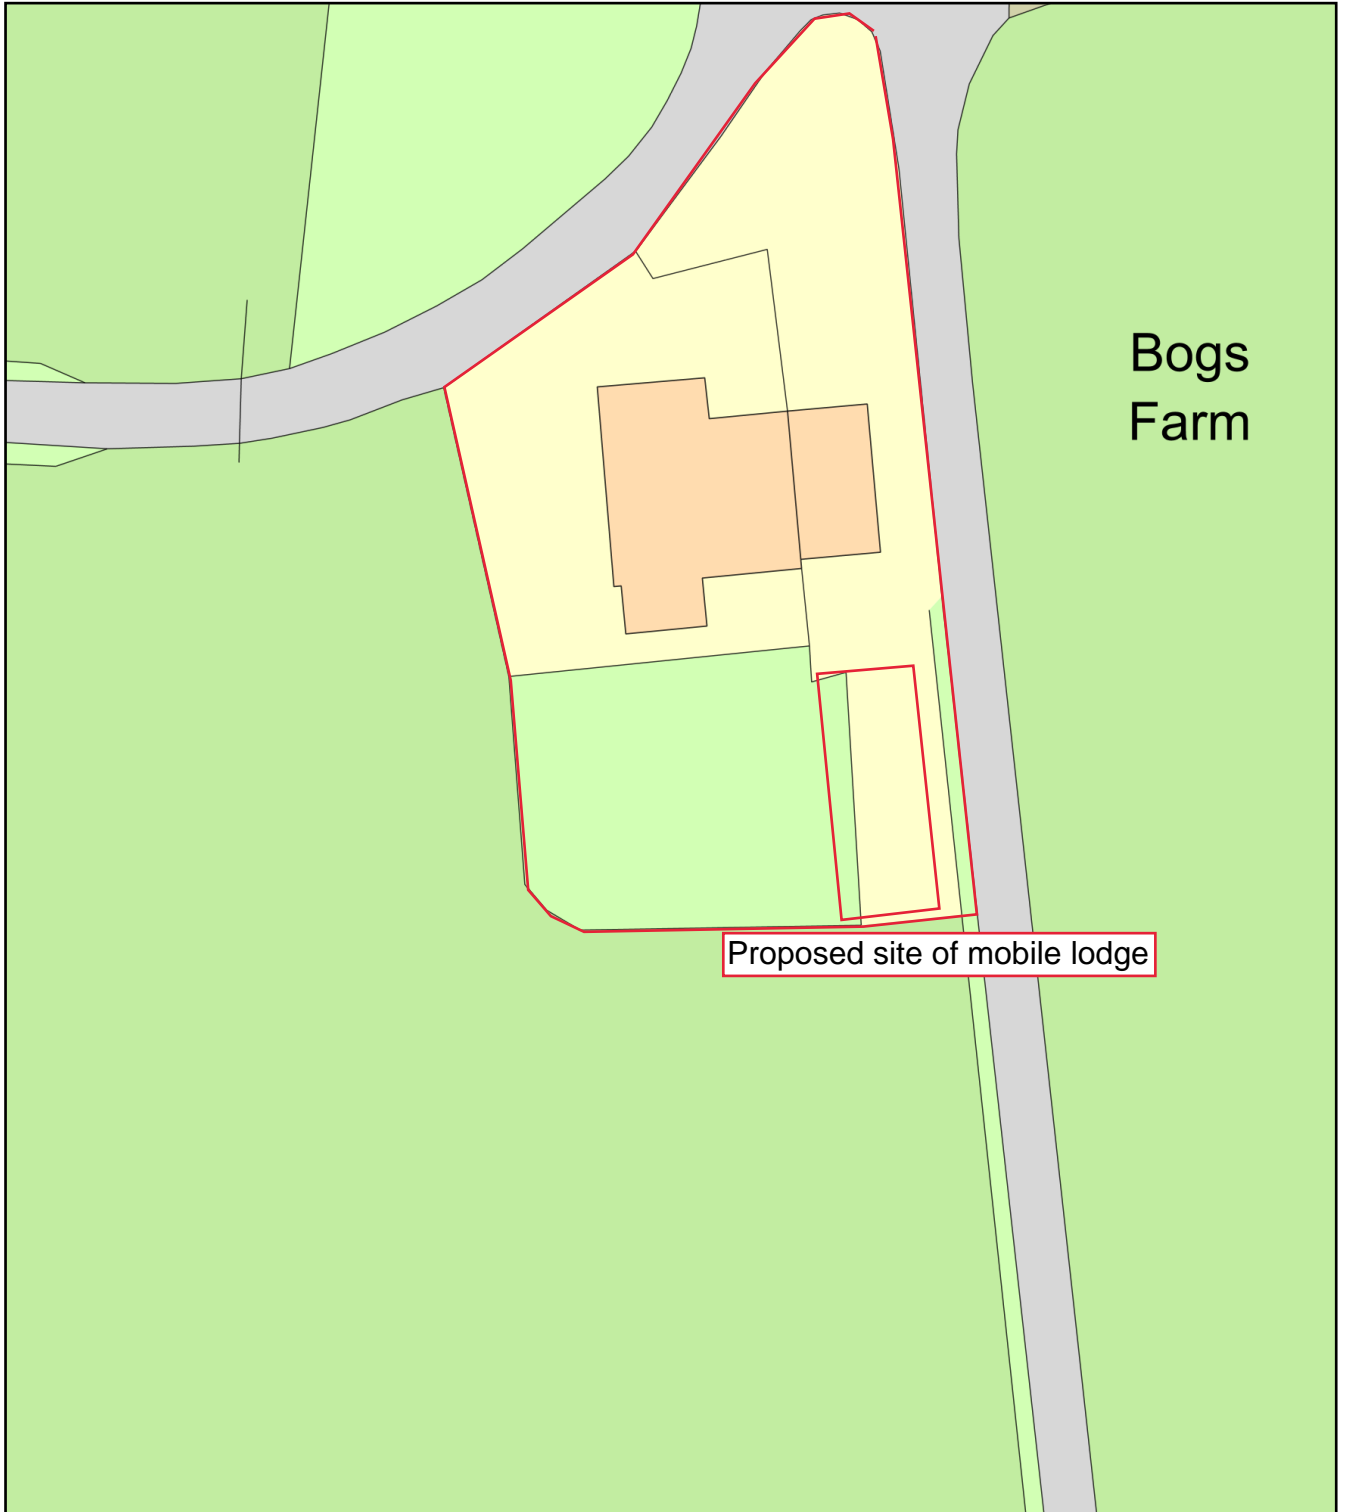

Bogs Farm Site Plan

Plan Produced for: J Bailey

Date Produced: 10 Apr 2023

Plan Reference Number: TQRQM23100145811635

Scale: 1:500 @ A4