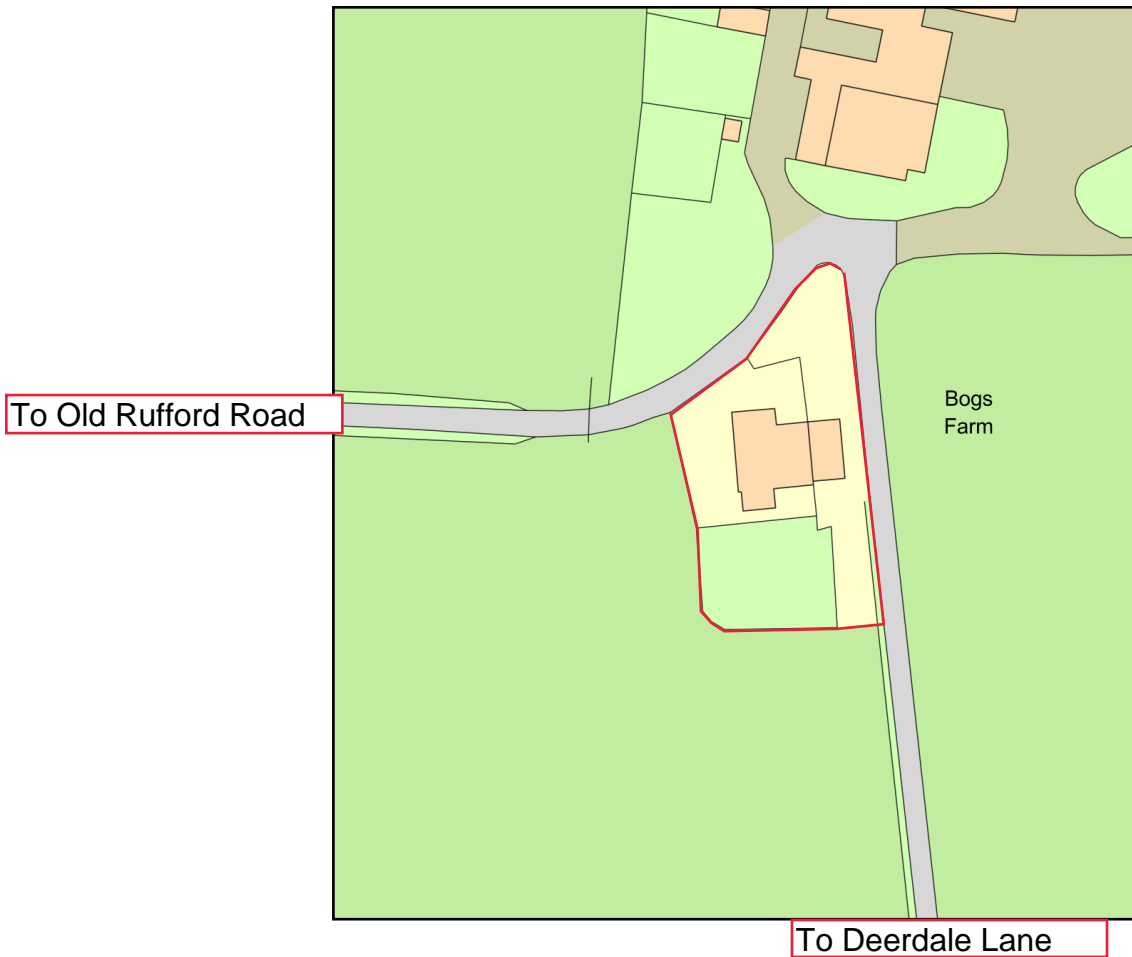

# Bogs Farm

Plan Produced for: J Bailey  
Date Produced: 10 Apr 2023  
Plan Reference Number: TQRQM23100145256232  
Scale: 1:1250 @ A4