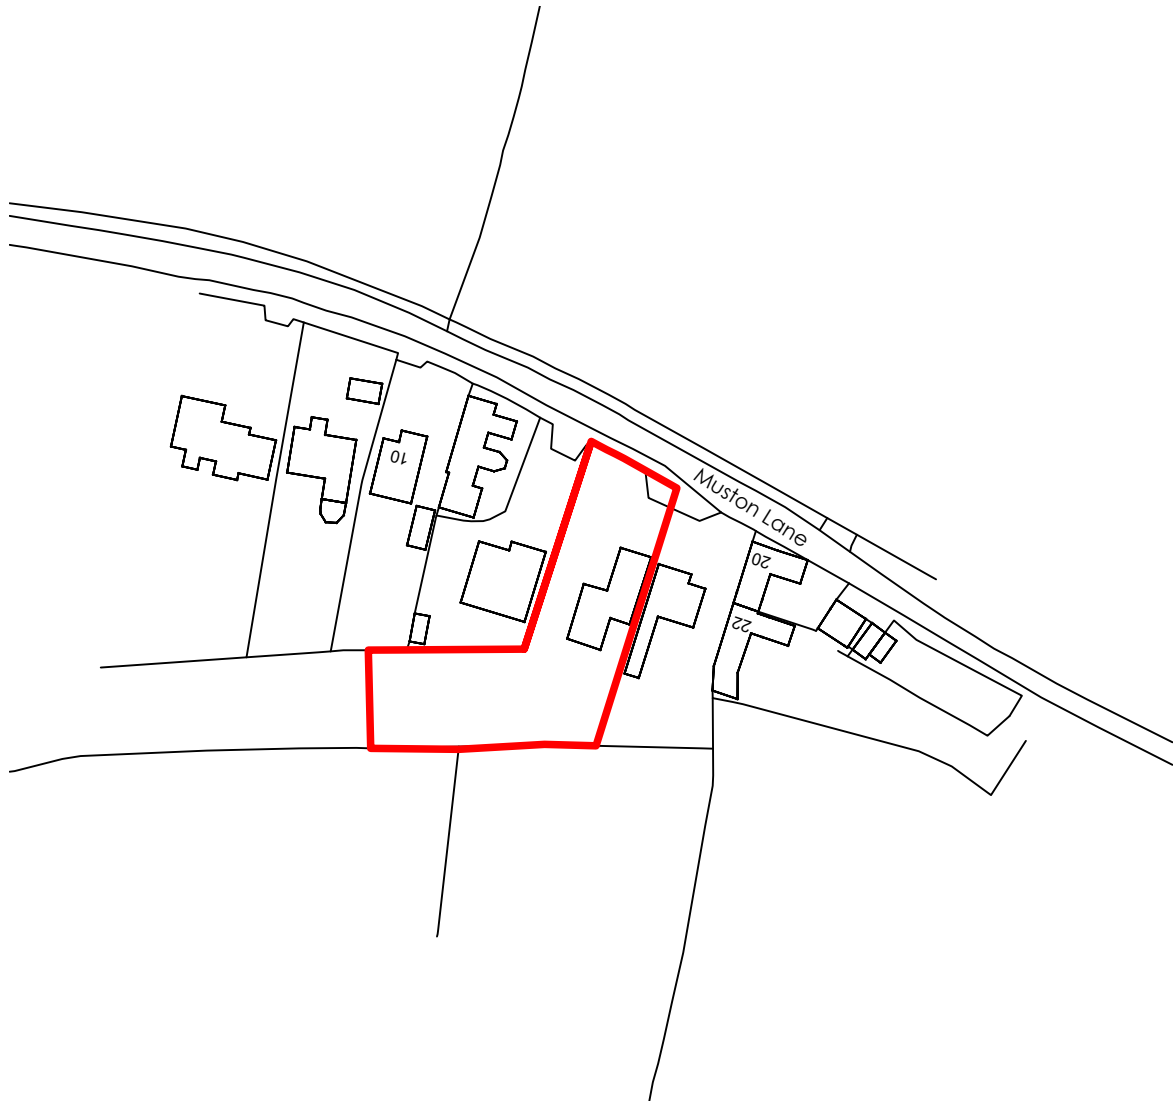

LOCATION PLAN:

Address: **16 Muston Lane Easthorpe Nottingham NG13 0DY**

Project: **Adaptation and extension**

Scale: 1/1250

North:

Key:

 Development site.

0m 12.5m 25m 50m

1:1250 at A4