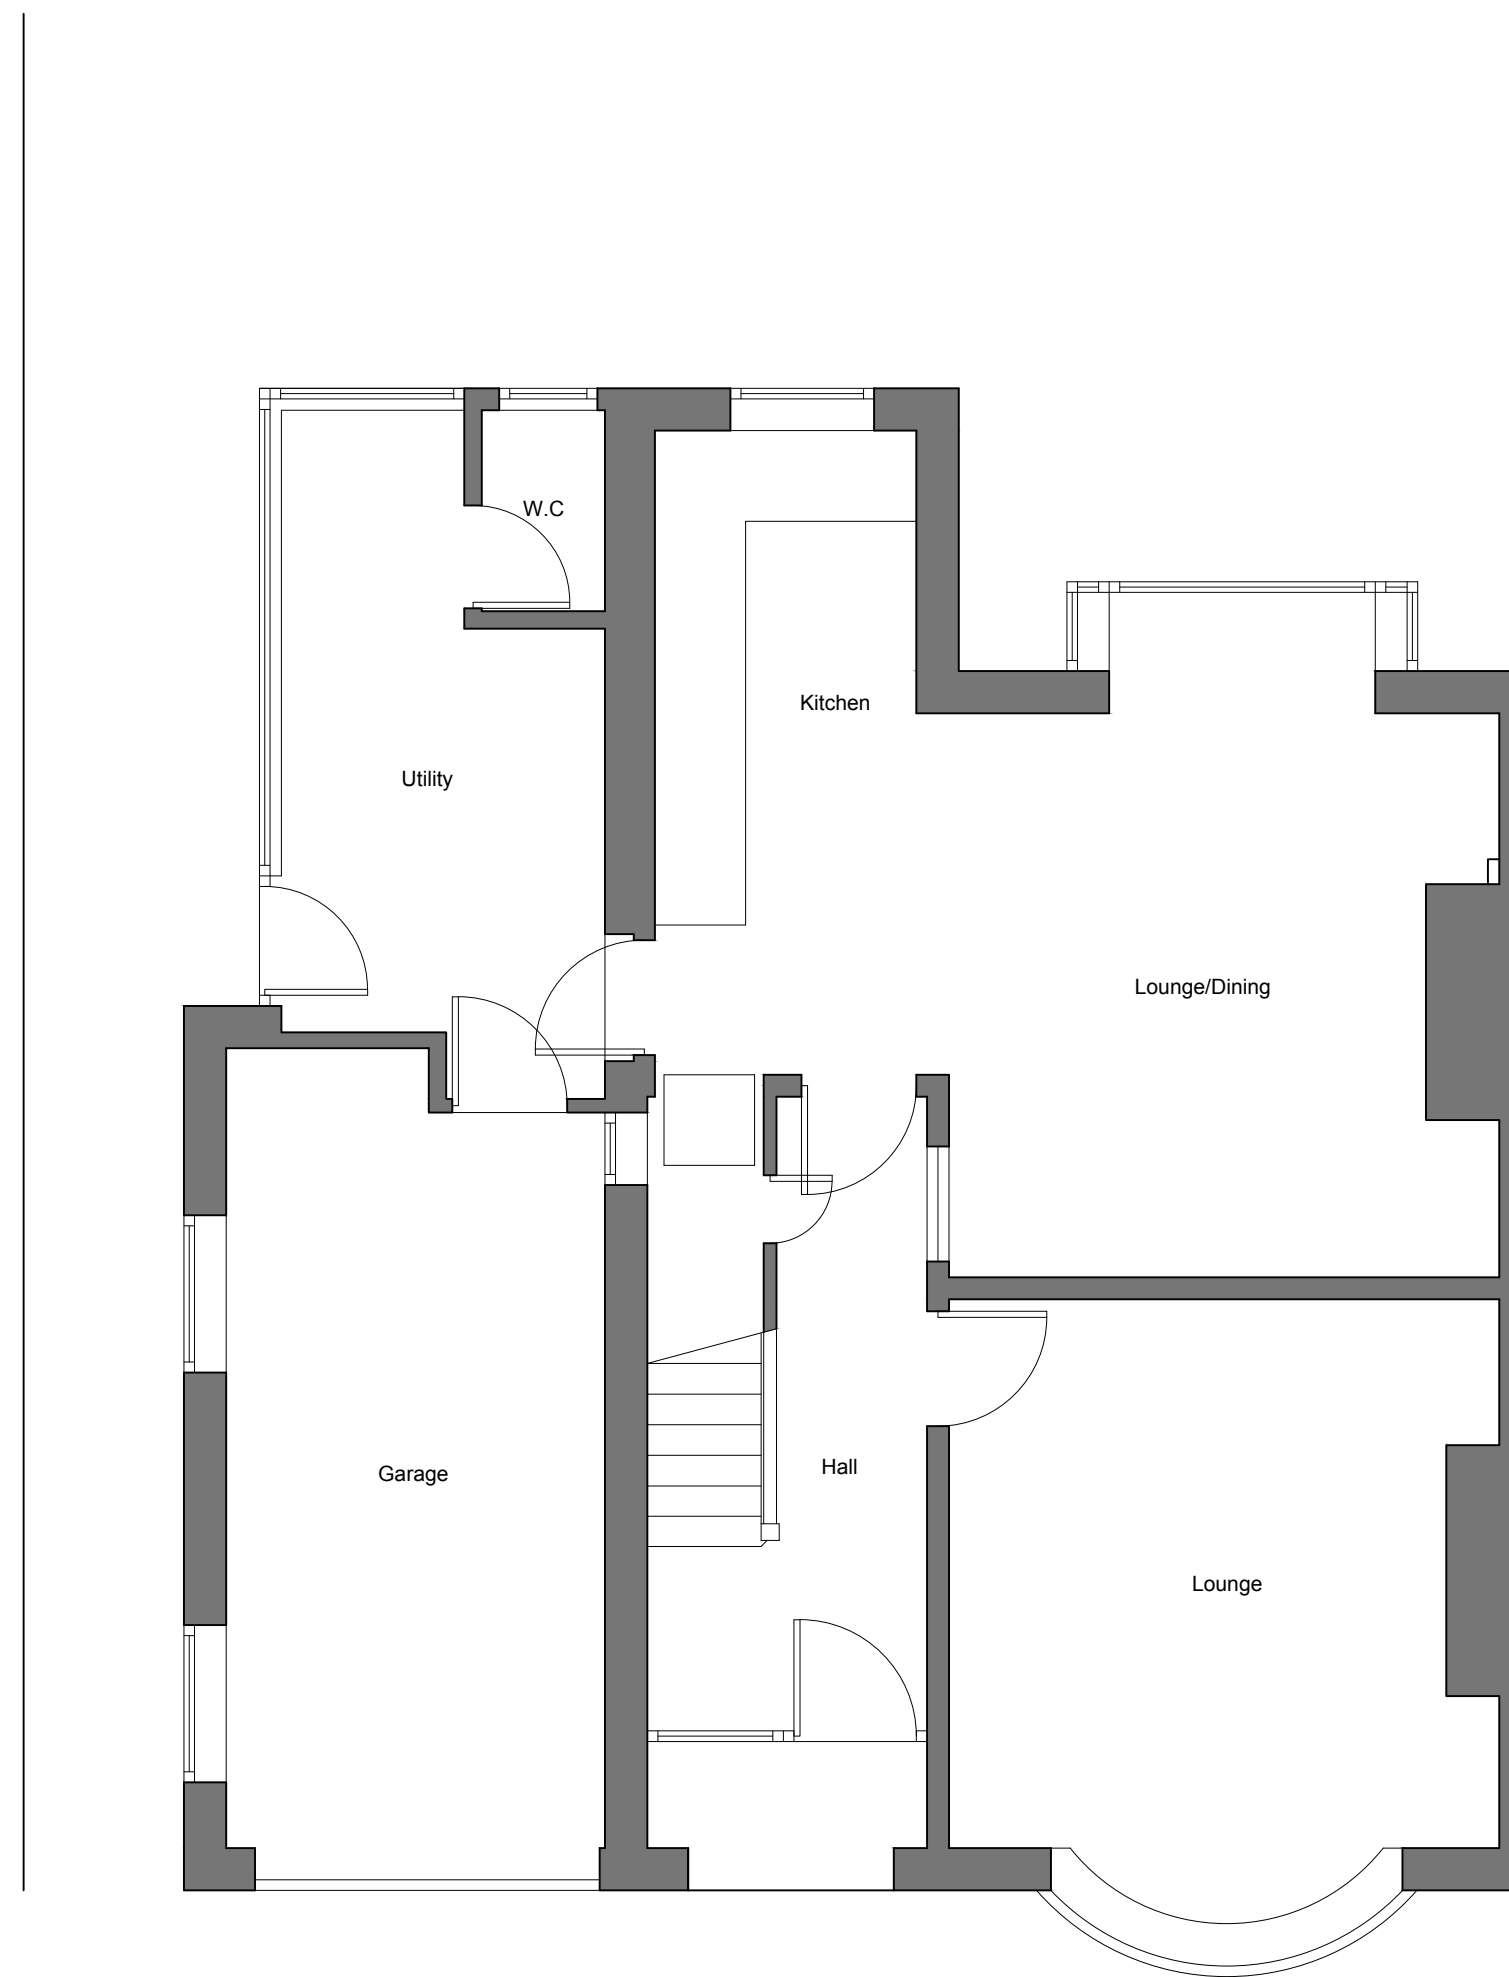

Rear

Side

Existing

LHG PROJECTS LTD  
Architectural Design & Surveying  
M: 07941 889 509  
E: lhgprojects@gmail.com

PROJECT  
17 Croston Road, Garstang

DRAWING TITLE  
Existing Floor Plan & Elevations

DATE: 05/07/22 SCALE: 1:50 @ A1  
DRAWING NUMBER: 1023.001 REVISION NO.