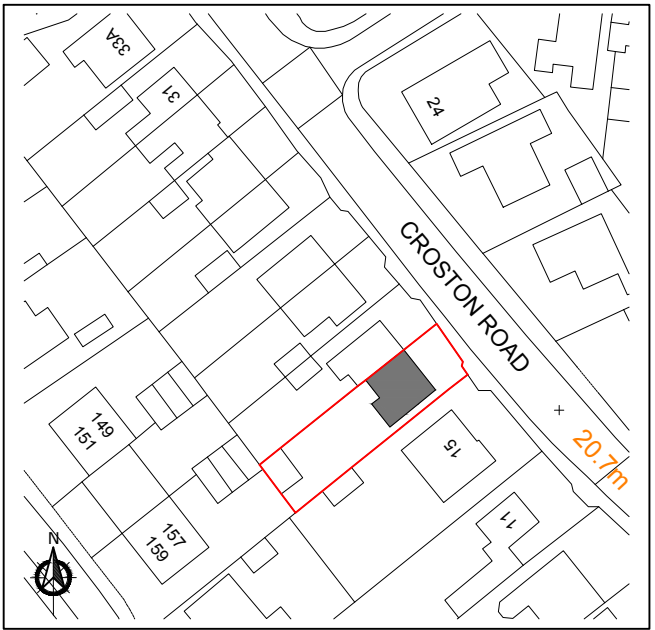

Block Plan 1:200

Location Plan 1:1250

LHG PROJECTS LTD
 Architectural Design & Surveying
 M: 07941 889 509
 E: lhgprojects@gmail.com

PROJECT
 17 Croston Road, Garstang

DRAWING TITLE
 Location & Block Plan