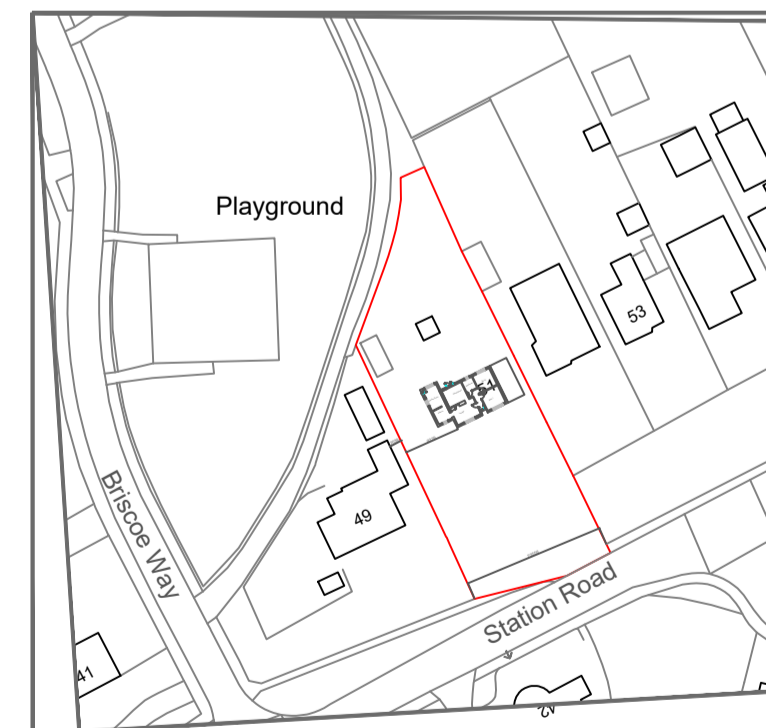

1-1250

		These drawings are for DESIGN purposes only. ZTDB are not liable for unforeseen problems in build. Please DO NOT Scale this drawing, dimensions must be checked on site before building works commence & any discrepancies reported.	
		Bill Kane 07971926112	
1-1250-1-500			
51 Station Road Lakenheath Suffolk IP27 9JB			
Mr & Mrs S Turner			
No:	Revision:	Date:	Date: 28/03/2023
			Scale: 1-1250-1-500
			Drawn By: KK
			Drawing No: 015
			Paper Size: A1