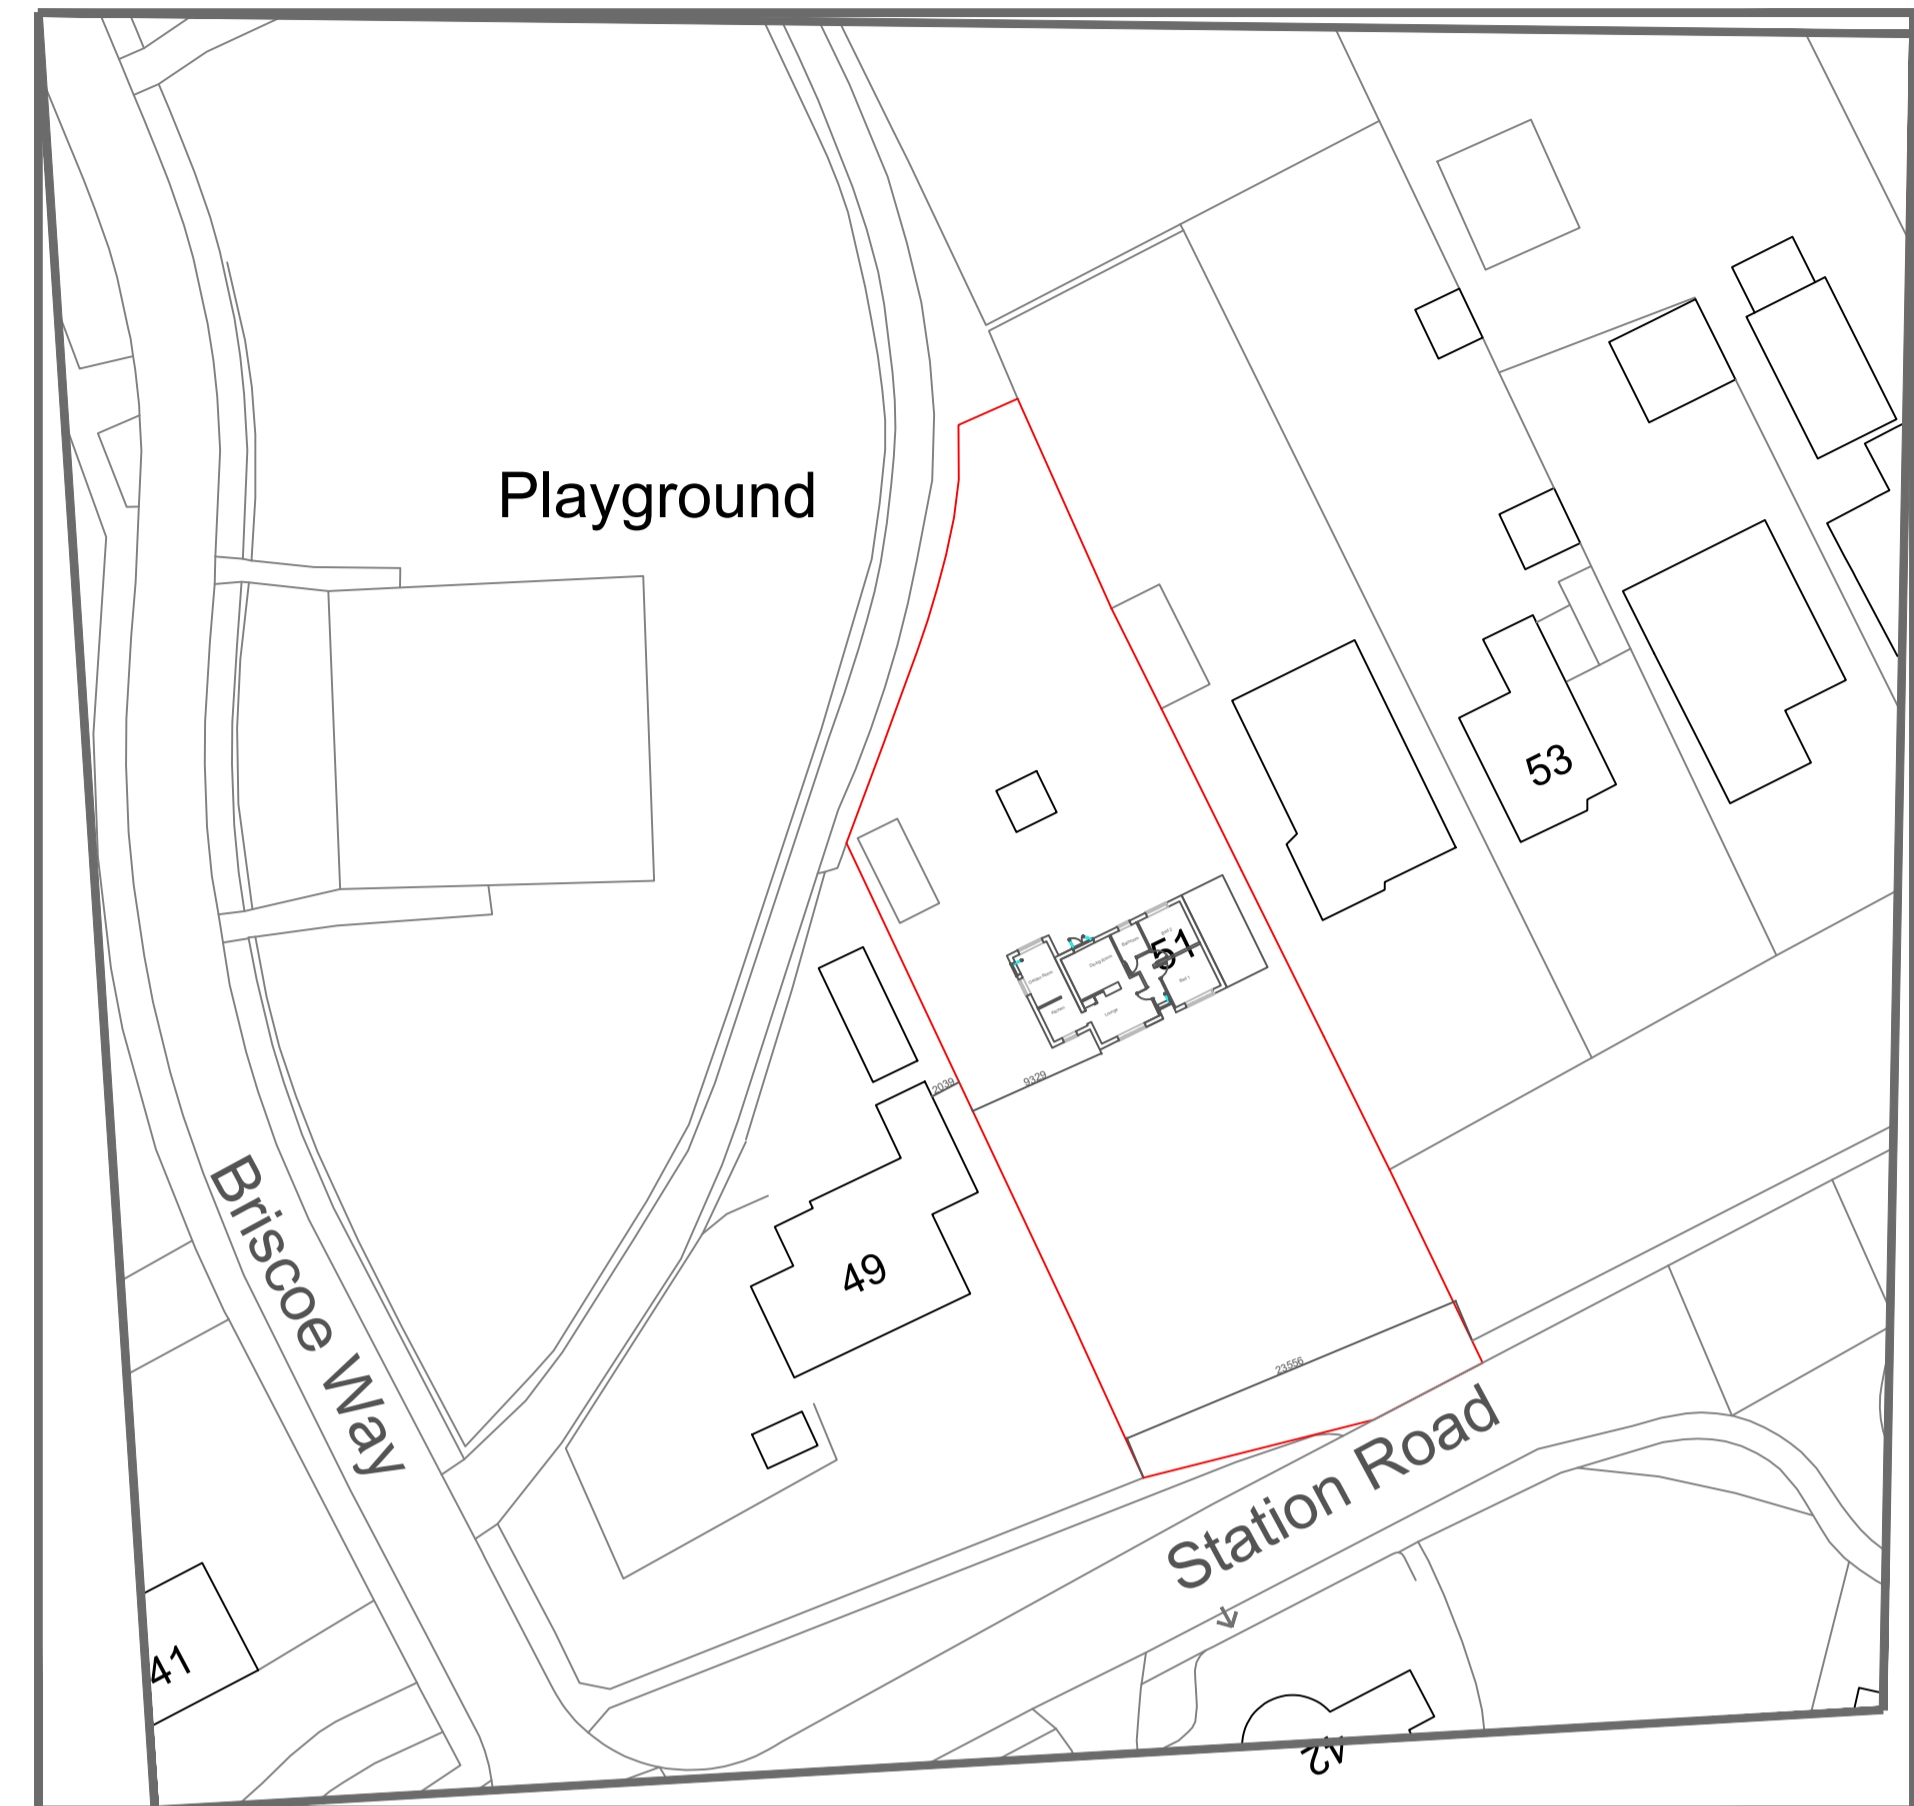

Existing 1-500