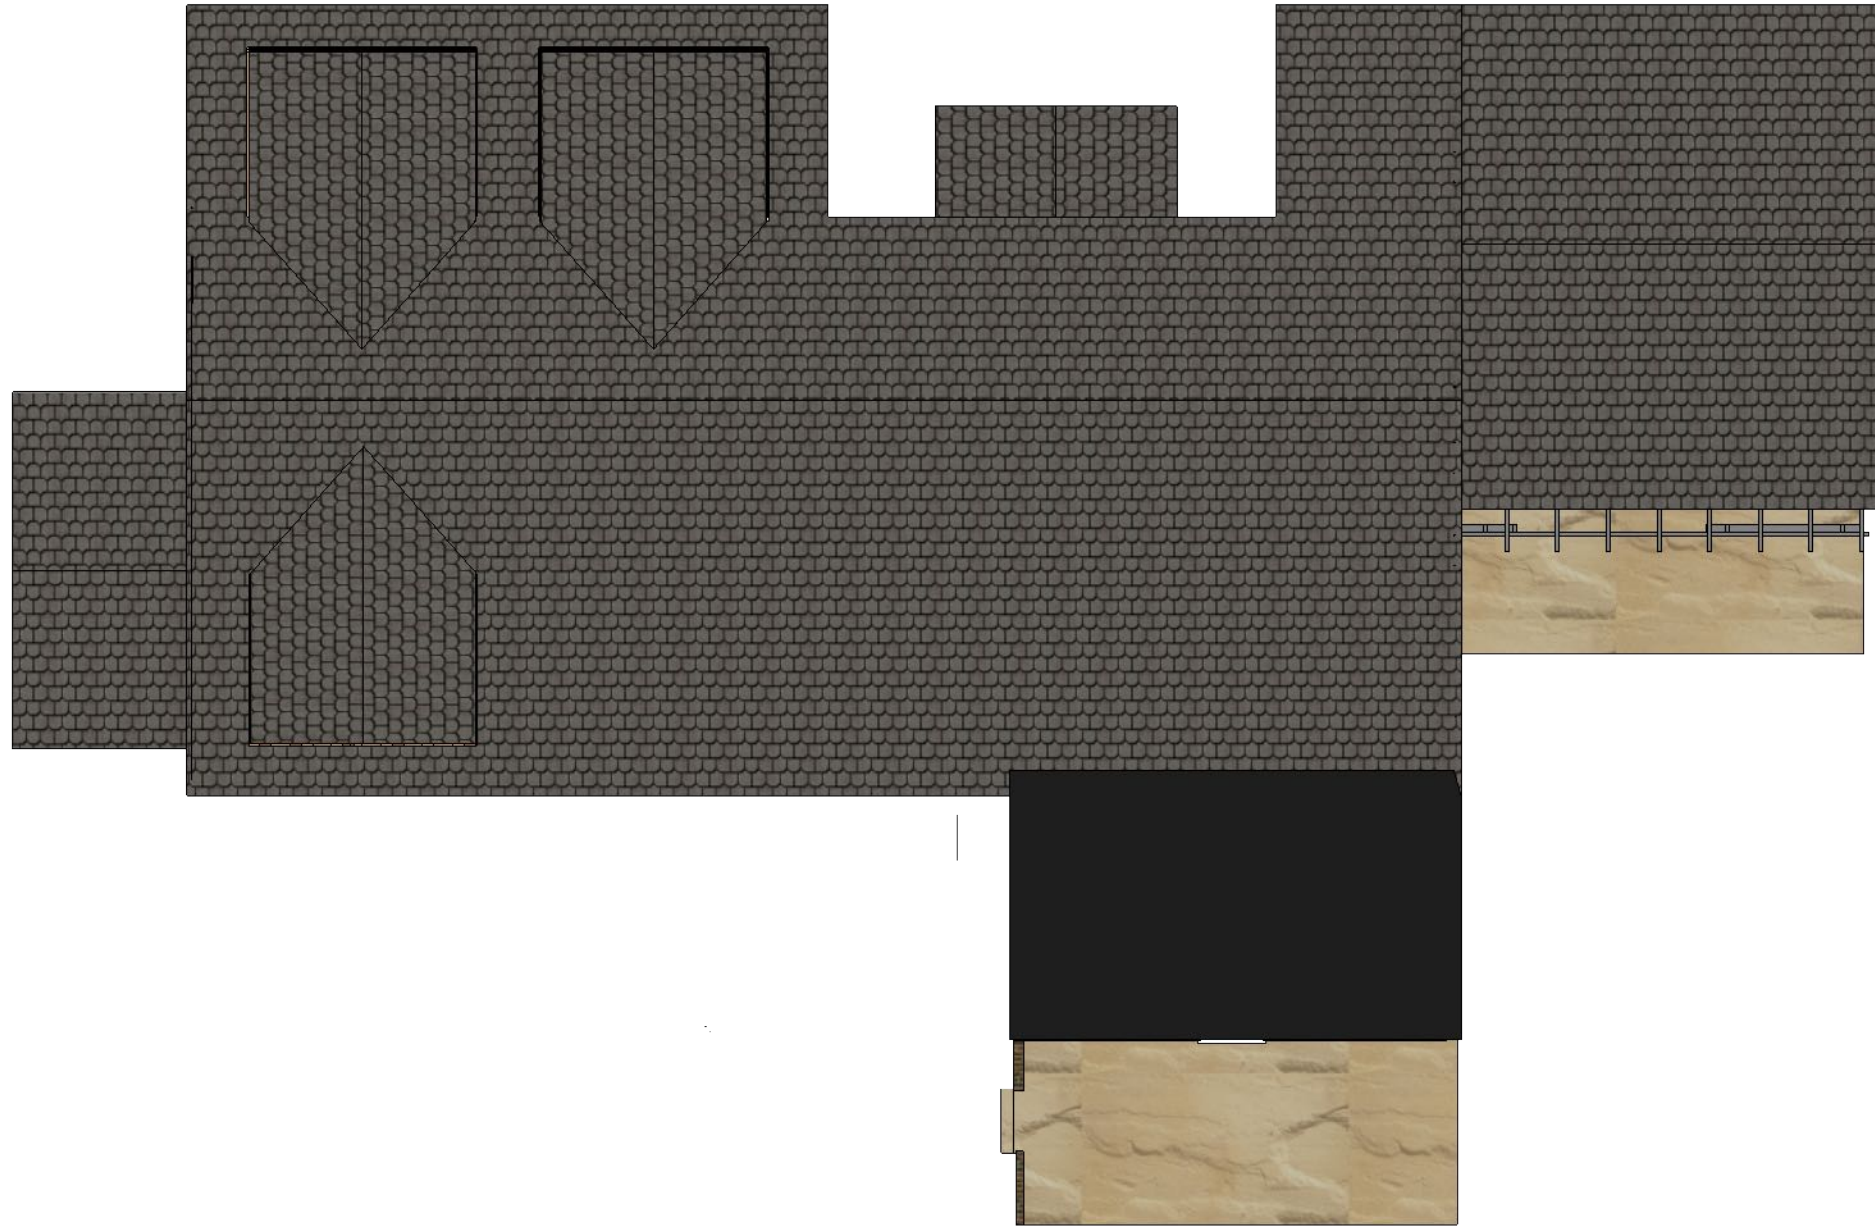

Overall Plan View

Scale 1:100

Front Elevation

Scale 1:100

Rear Elevation

Scale 1:100

West Elevation

Scale 1:50

East Elevation

Scale 1:50

Overall Plan View (colour)

Scale 1:100

Front Elevation (colour)

Scale 1:100

Rear Elevation (colour)

Scale 1:100

West Elevation (colour)

Scale 1:50

East Elevation (colour)

Scale 1:50