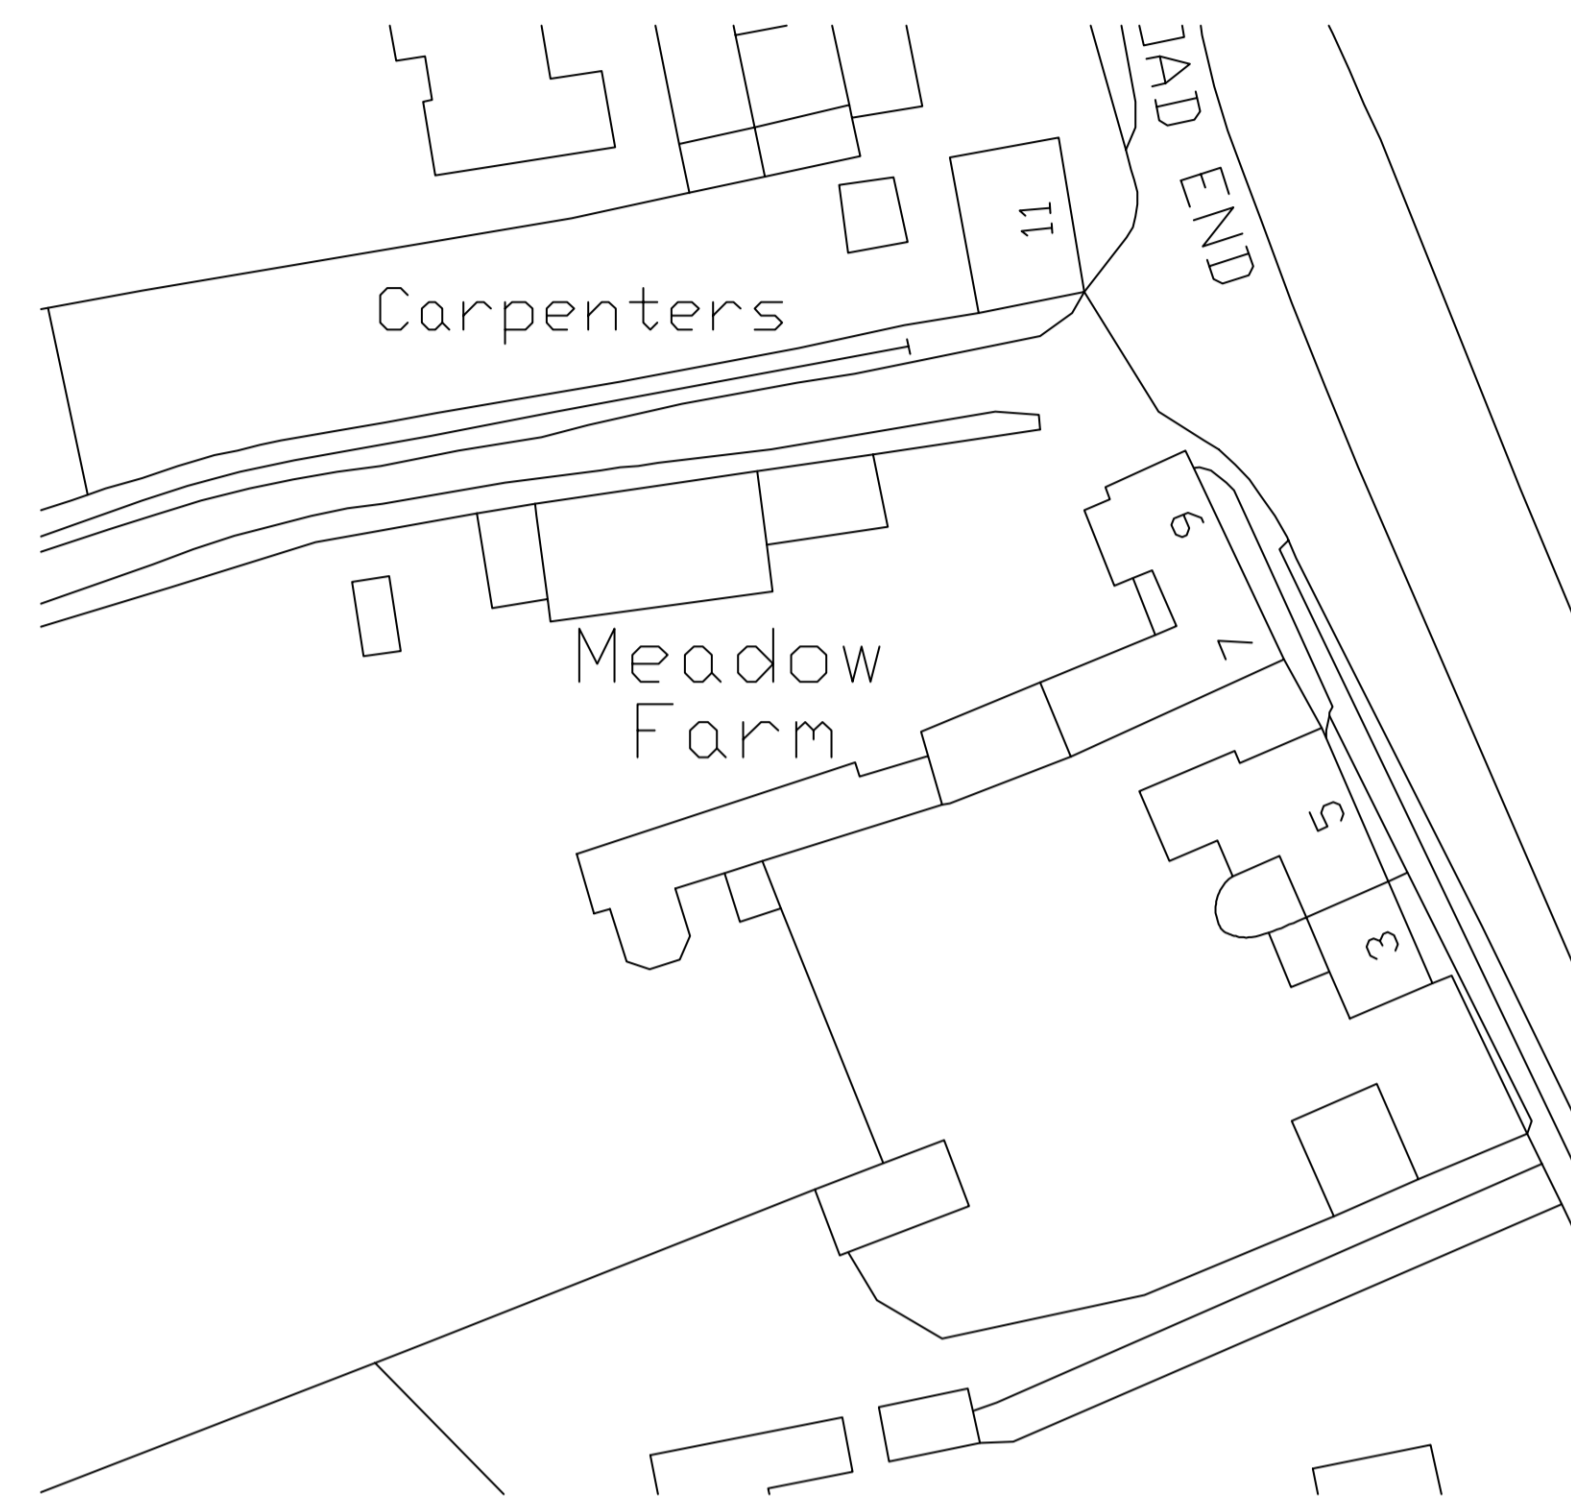

SITE LOCATION PLAN Scale 1:1250

SITE PLAN Scale 1:500

This plan includes the following Licensed Data: OS MasterMap Black and White PDF Location Plan by the Ordnance Survey National Geographic Database and incorporating surveyed revision available at the date of production. Reproduction in whole or in part is prohibited without the prior permission of Ordnance Survey. The representation of a road, track or path is no evidence of a right of way. The representation of features, as lines, is no evidence of a property boundary.
© Crown copyright and database rights, 2016. Ordnance Survey 0100031673.

SCALE RULER

JPT DESIGN
RESIDENTIAL PLANNING & DEVELOPMENT ENGINEERING
THE STUDIO, 23 HALIFAX ROAD, UPPER CAMBOURNE CB23 6AX
WWW.JPTDESIGN.CO.UK

Drawing Title -
EXISTING SITE PLANS
Client - Mr Beswick
Address - Meadow Farm, Broad End, Elsworth, CB23 4JD
Scale - As shown @ A1 Date - MAY 21
Dwg. No. - JPT/BSK/1521/001 Rev.