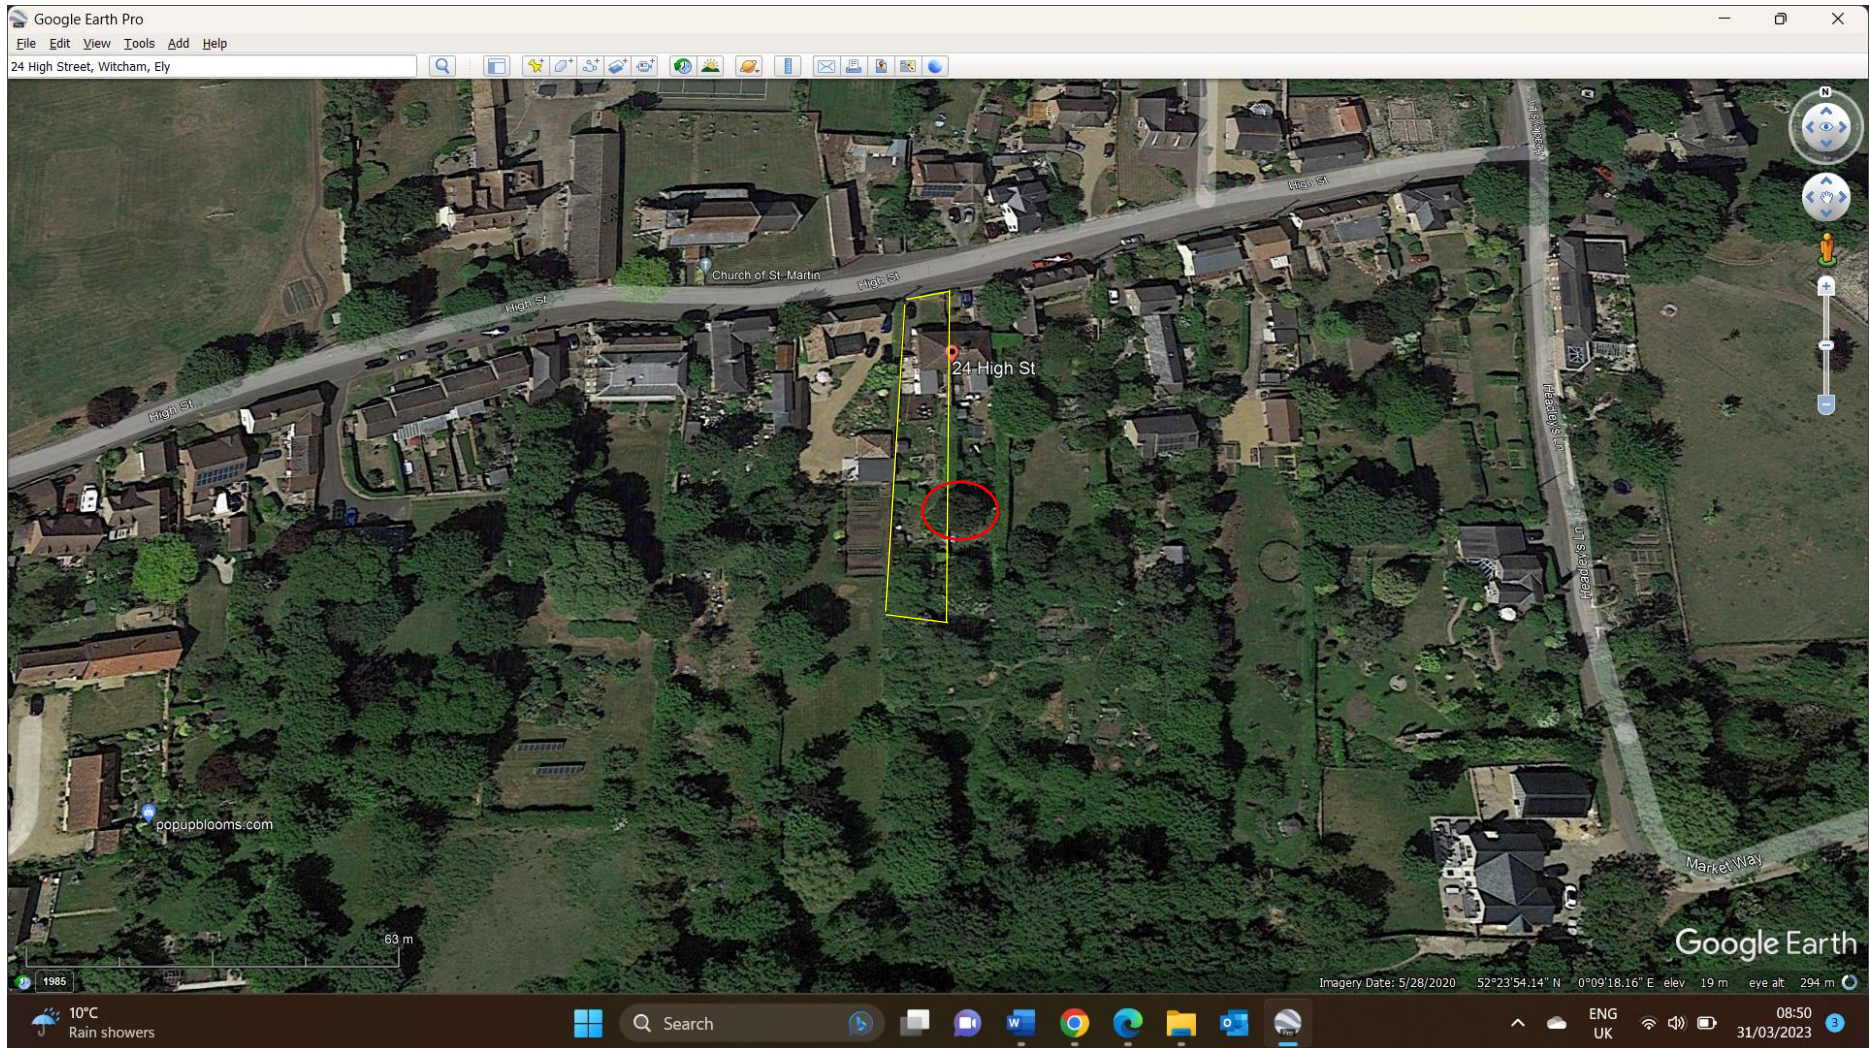

24 High Street, Witcham, Ely, CB6 2LQ

Boundary = 

T1 = 