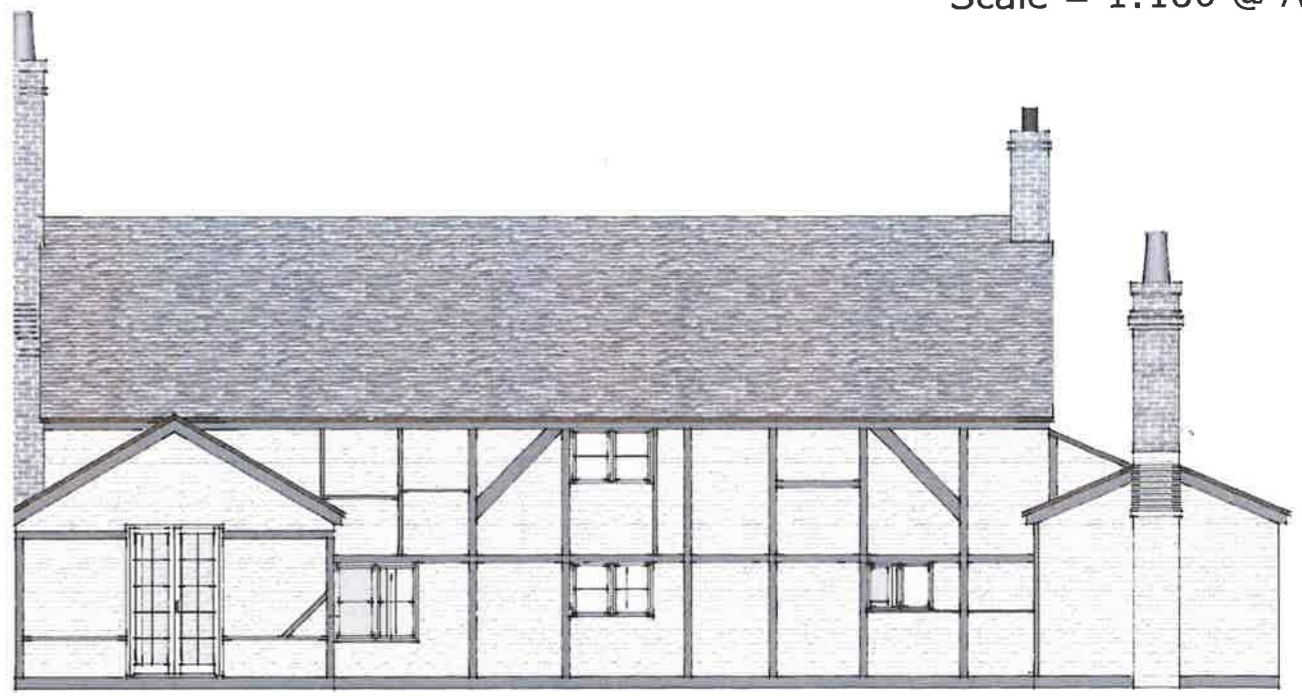

EXISTING SOUTH EAST ELEVATION

EXISTING NORTH EAST ELEVATION

EXISTING FLOOR PLAN

**MONTPELIER**  
GARDEN ROOMS • ORANGERIES • WINDOWS • BI-FOLDS

Montpelier Joinery Ltd  
Whitehouse Farm  
Whitehouse Lane,  
Swindon,  
South Staffordshire,  
Dix 4PE  
Tel: 01384 279933

Existing

87983/04  
- Scale - 1:100 - Date: 17/04/23

Mrs T.Elmer