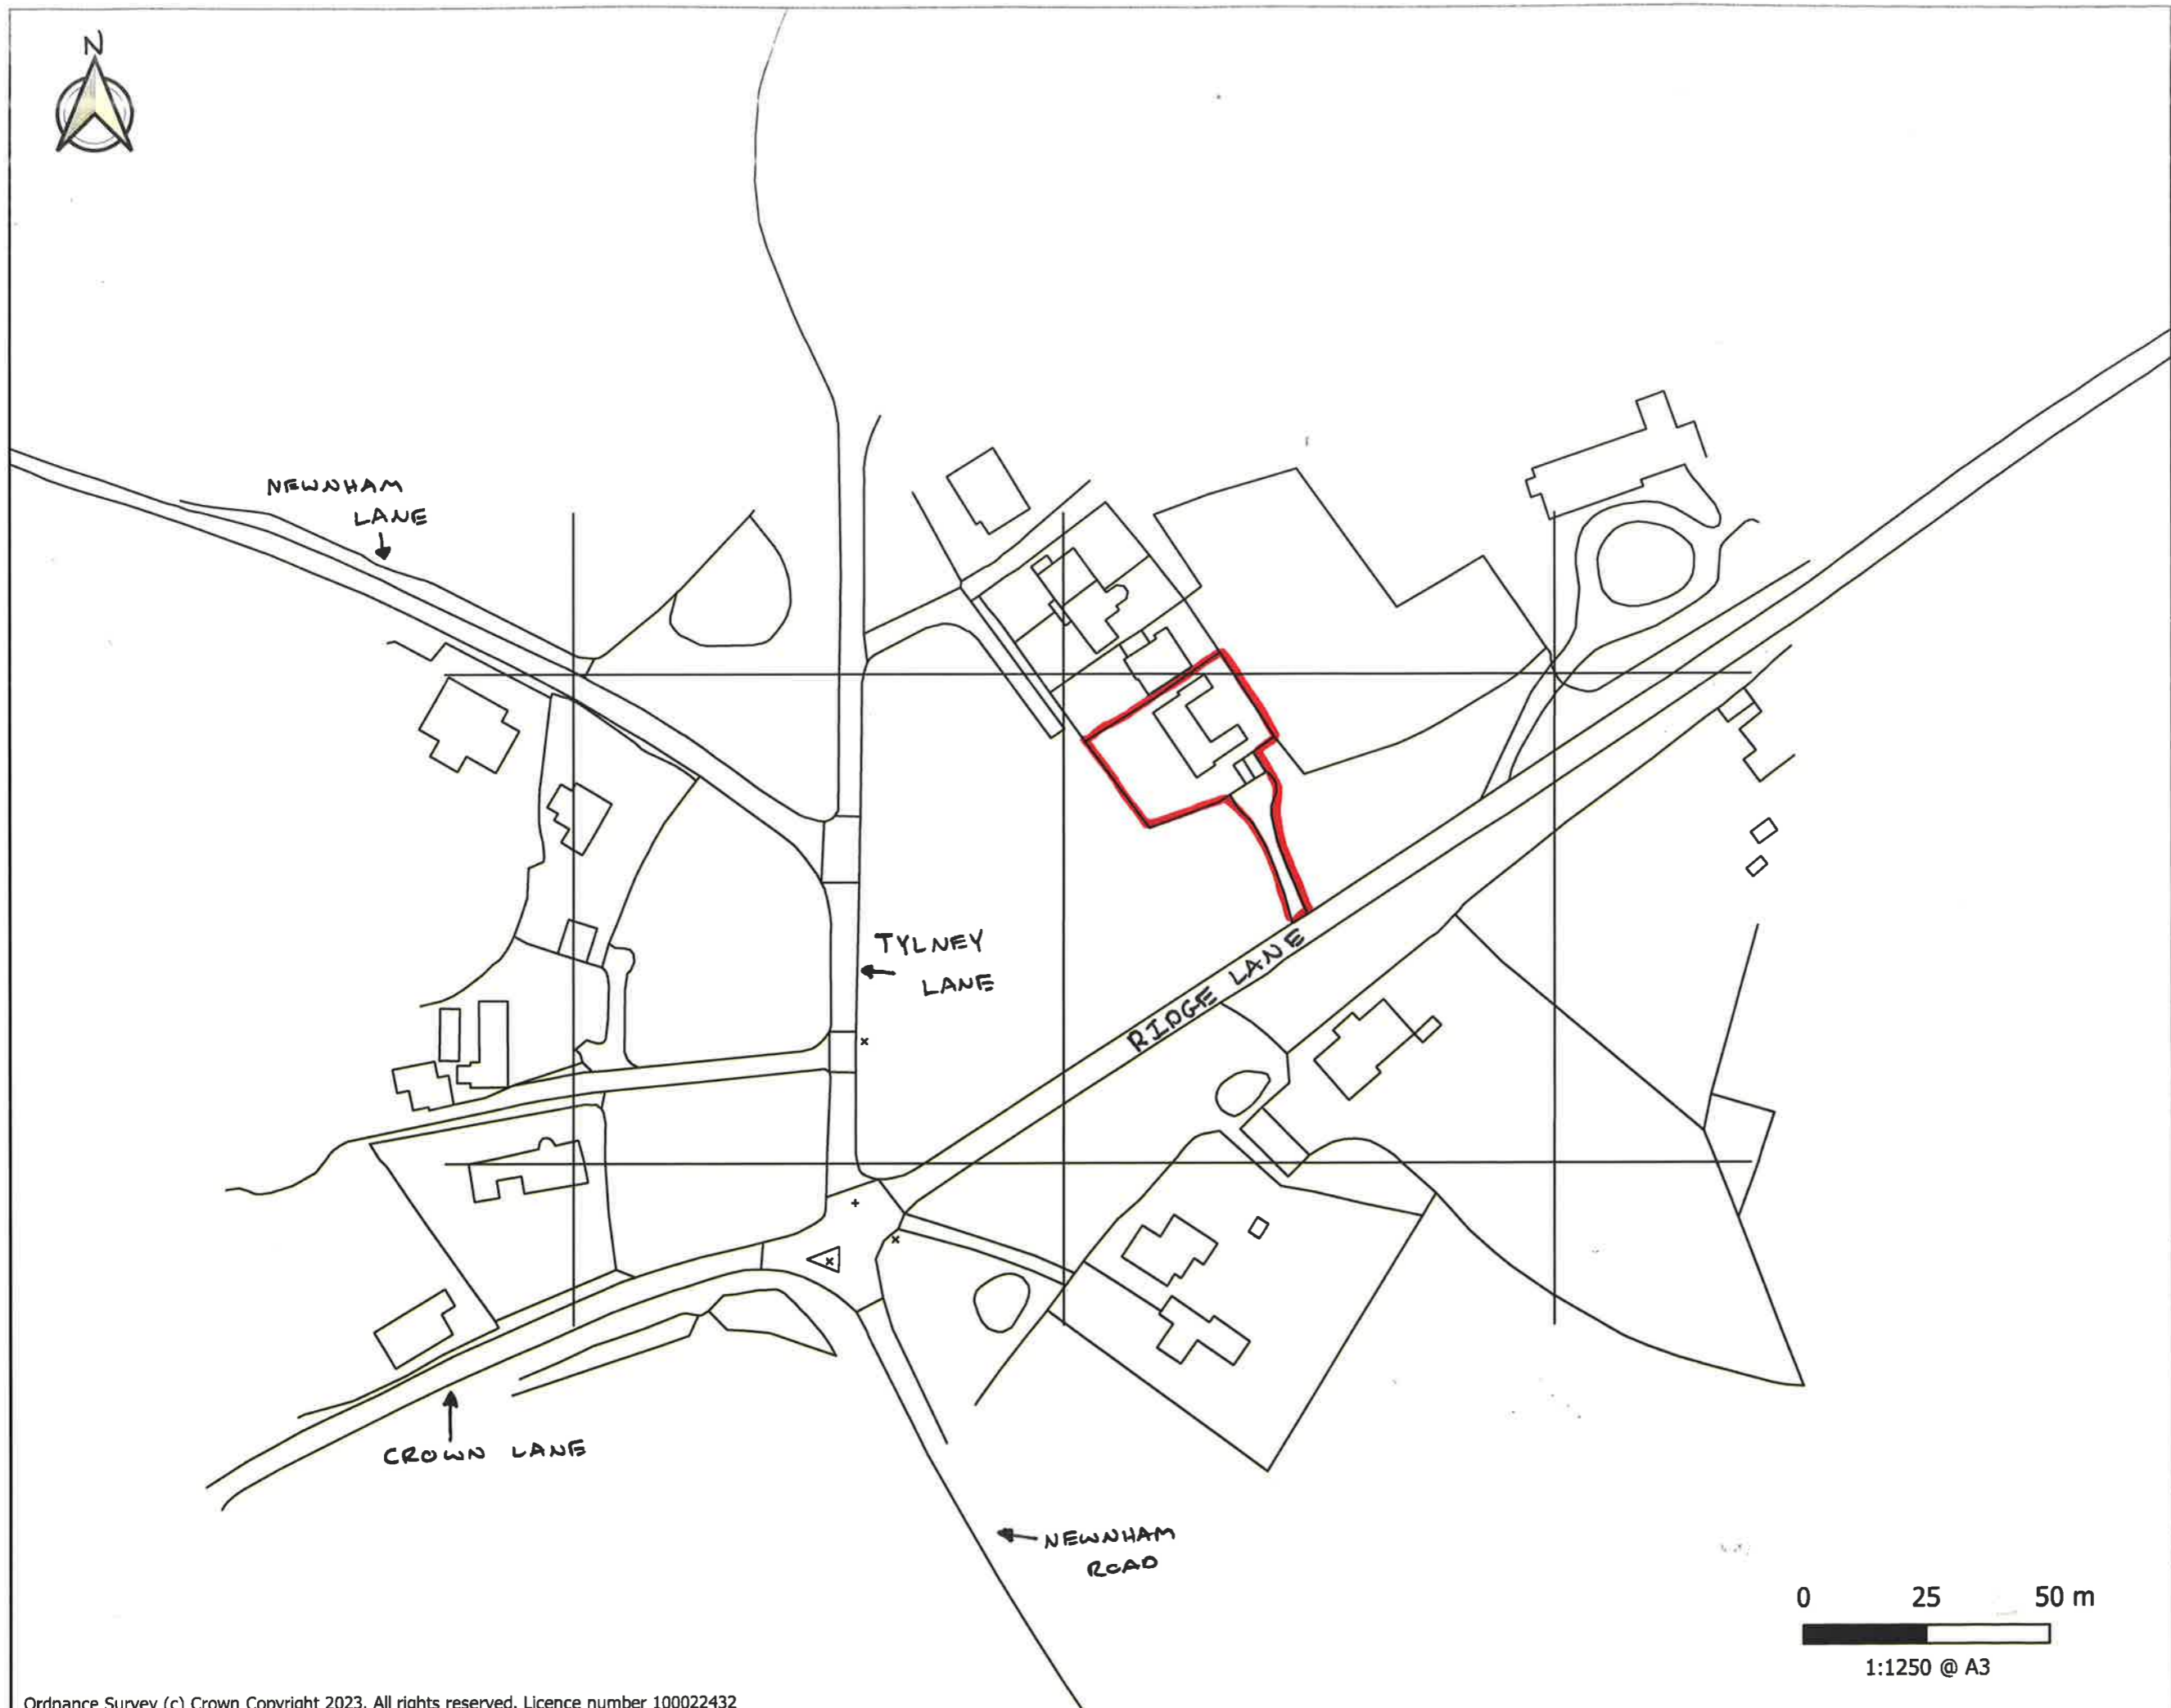

Location Plan

Client: **ELMER**

Drawing No.: **87983/01**

Date: **17.04.2023**

MONTPELIER
JOINERY

01384279933

The Millworks,
Heath Mill Road,
Wombourne
South Staffordshire,
WV5 8AP

0 25 50 m

1:1250 @ A3