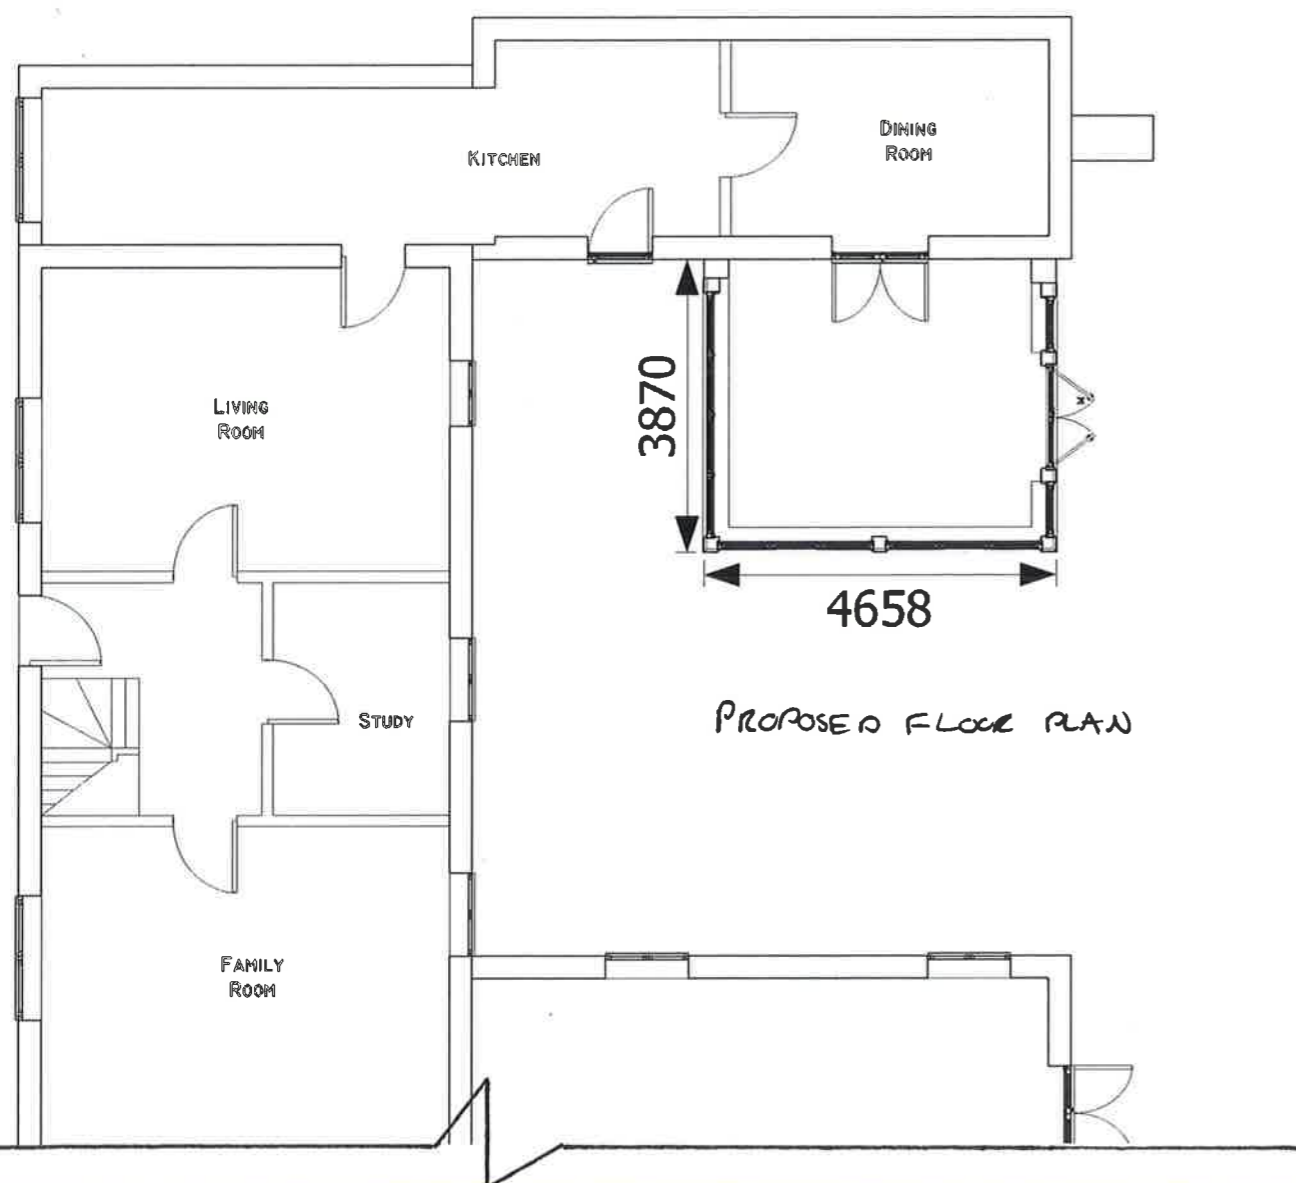

PROPOSED FLOOR PLAN