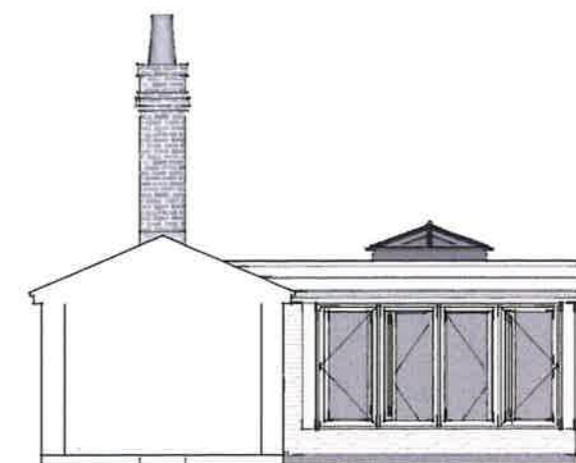

PROPOSED SOUTH WEST ELEVATION

MONTPELIER

GARDEN ROOMS • ORANGERIES • WINDOWS • BI-FOLDS

Proposed

87983/06

4,658m x 3,87m - Scale - 1:100 - Date: 17/04/23

Mrs T. Elmer - Proposed Orangery