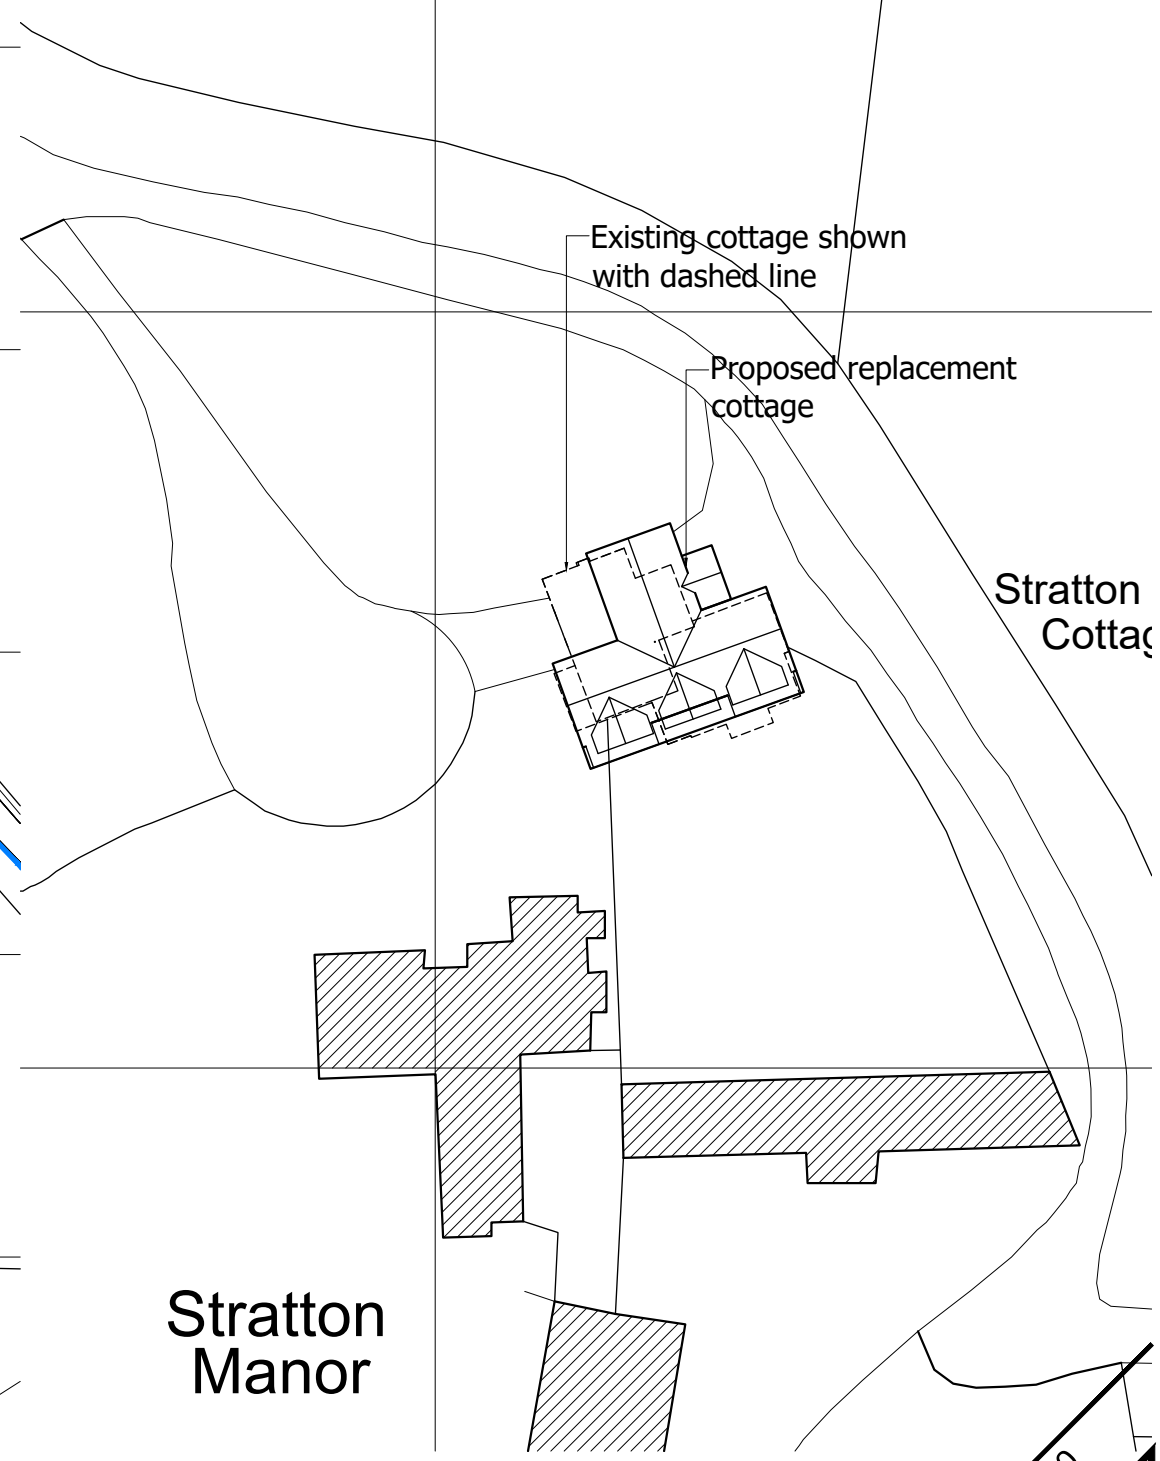

SITE LOCATION PLAN  
SCALE 1:1250

Stratton Manor  
BLOCK PLAN  
SCALE 1:500

Ordnance Survey (c) Crown Copyright 2017. All rights reserved. Licence number 100022432

PROJECT  
**Stratton Manor Cottage, Browninghill, Baughurst. RG26 5JZ**

**SITE LOCATION & BLOCK PLAN**  
**MATHEWSON WATERS ARCHITECTS**  
 1:1250/ 1:500 @ A3  
 The Old Surgery  
 Crowle Road · Lambourn  
 Berkshire · RG17 8NR  
 enquiries@mw-architects.co.uk  
 01488 73131  
 www.mw-architects.co.uk  
 RIBA #  
 22002.112-A