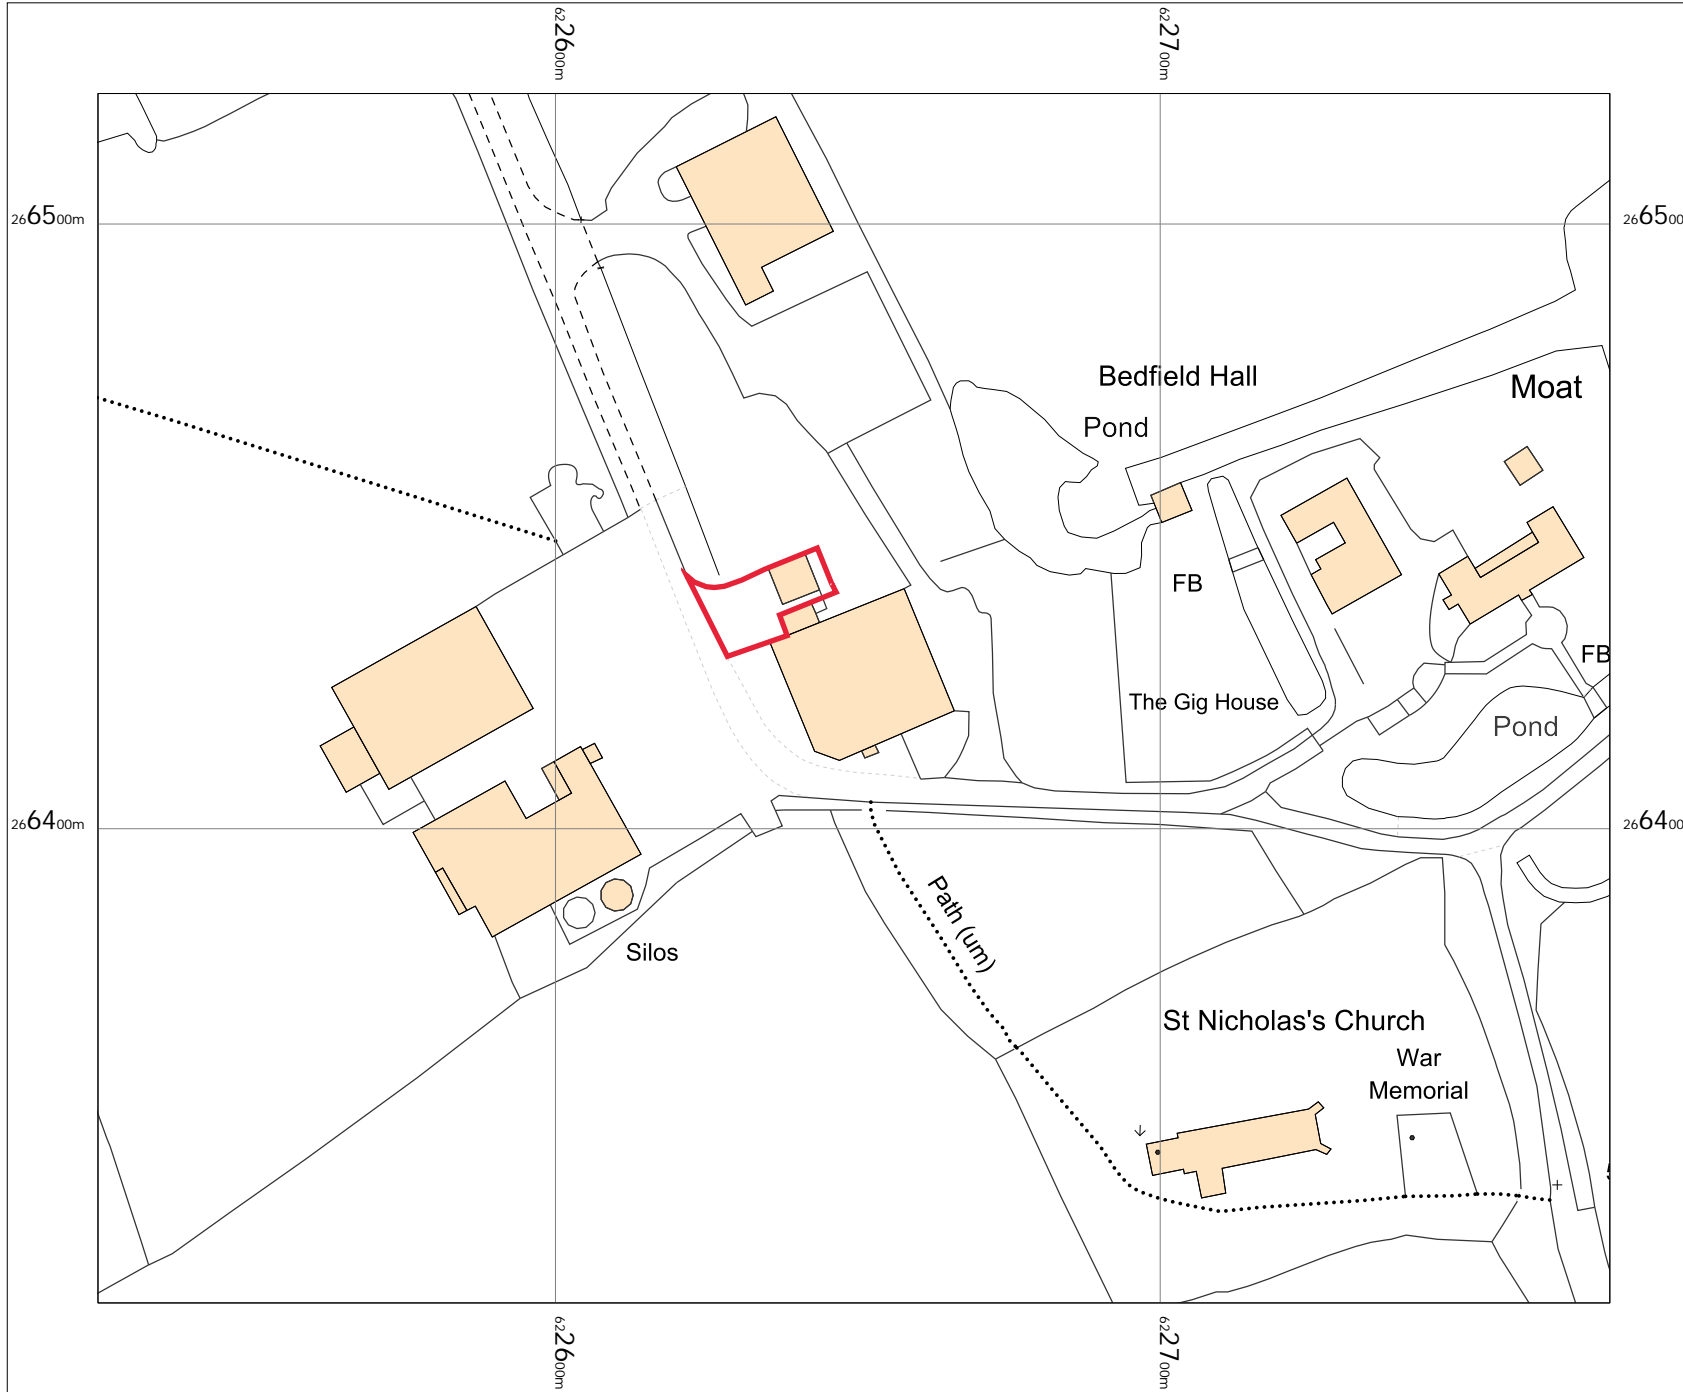

Handsome Hounds

Hall Farm
Church Lane
Bedfield
Suffolk IP13 7JJ

OS MasterMap 1250/2500/10000
scale
Thursday, April 20, 2023, ID:
BW1-01099177
maps.blackwell.co.uk

1:1250 scale print at A4, Centre:
622649 E, 266422 N

©Crown Copyright Ordnance
Survey. Licence no. 100041041

BLACKWELL'S
MAPPING SERVICES
PERSONAL & PROFESSIONAL MAPPING
www.blackwellmapping.co.uk

TEL: 0800 151 2612
maps@blackwell.co.uk