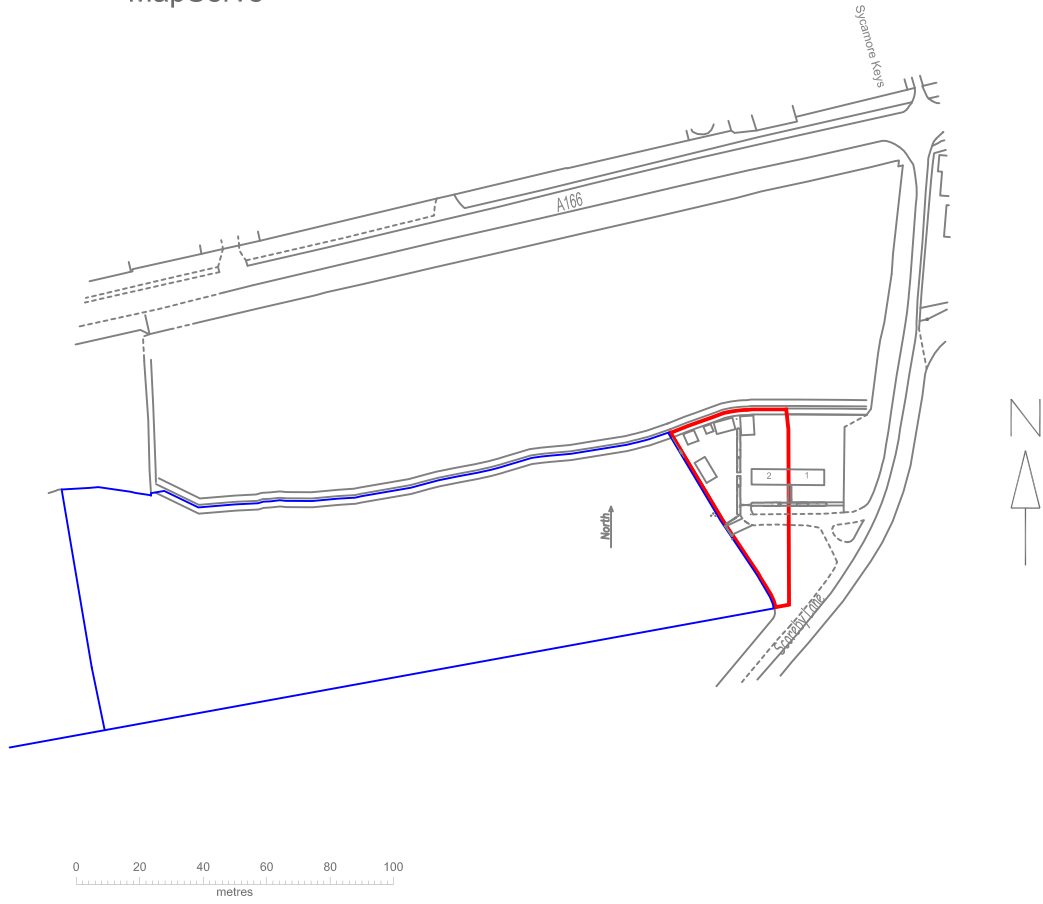

MapServe

Address

2 Scoreby Lane, Scoreby, York. YO41 1NW

Project Name

Location Plan

Scale

1:2500