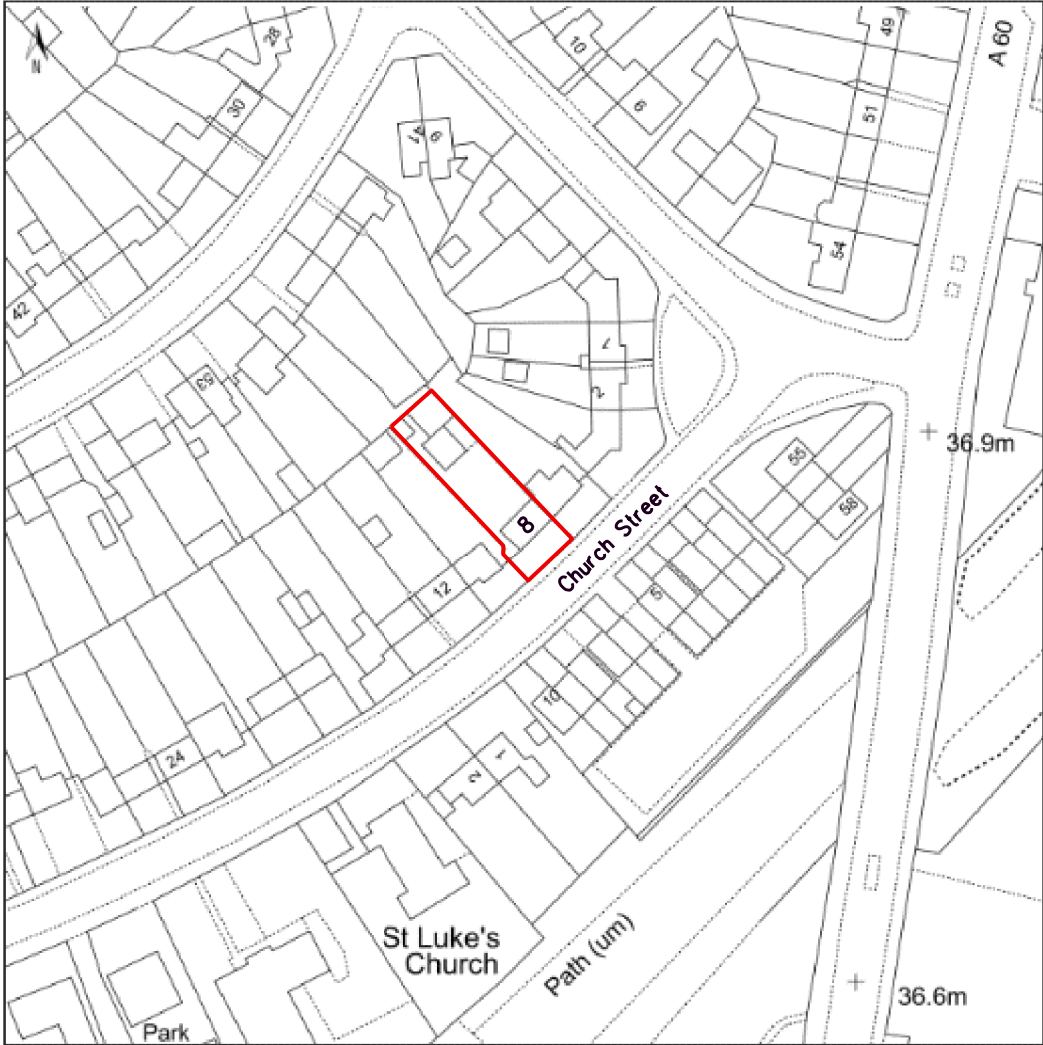

8, CHURCH STREET, LANGOLD, NOTTINGHAMSHIRE, S81 9NP

© Crown copyright and database rights, 2022.
Ordnance Survey 0100031673 Created using Plans by
emapsite.com

Scale: 1:1250

Paper Size: A4

Notes: