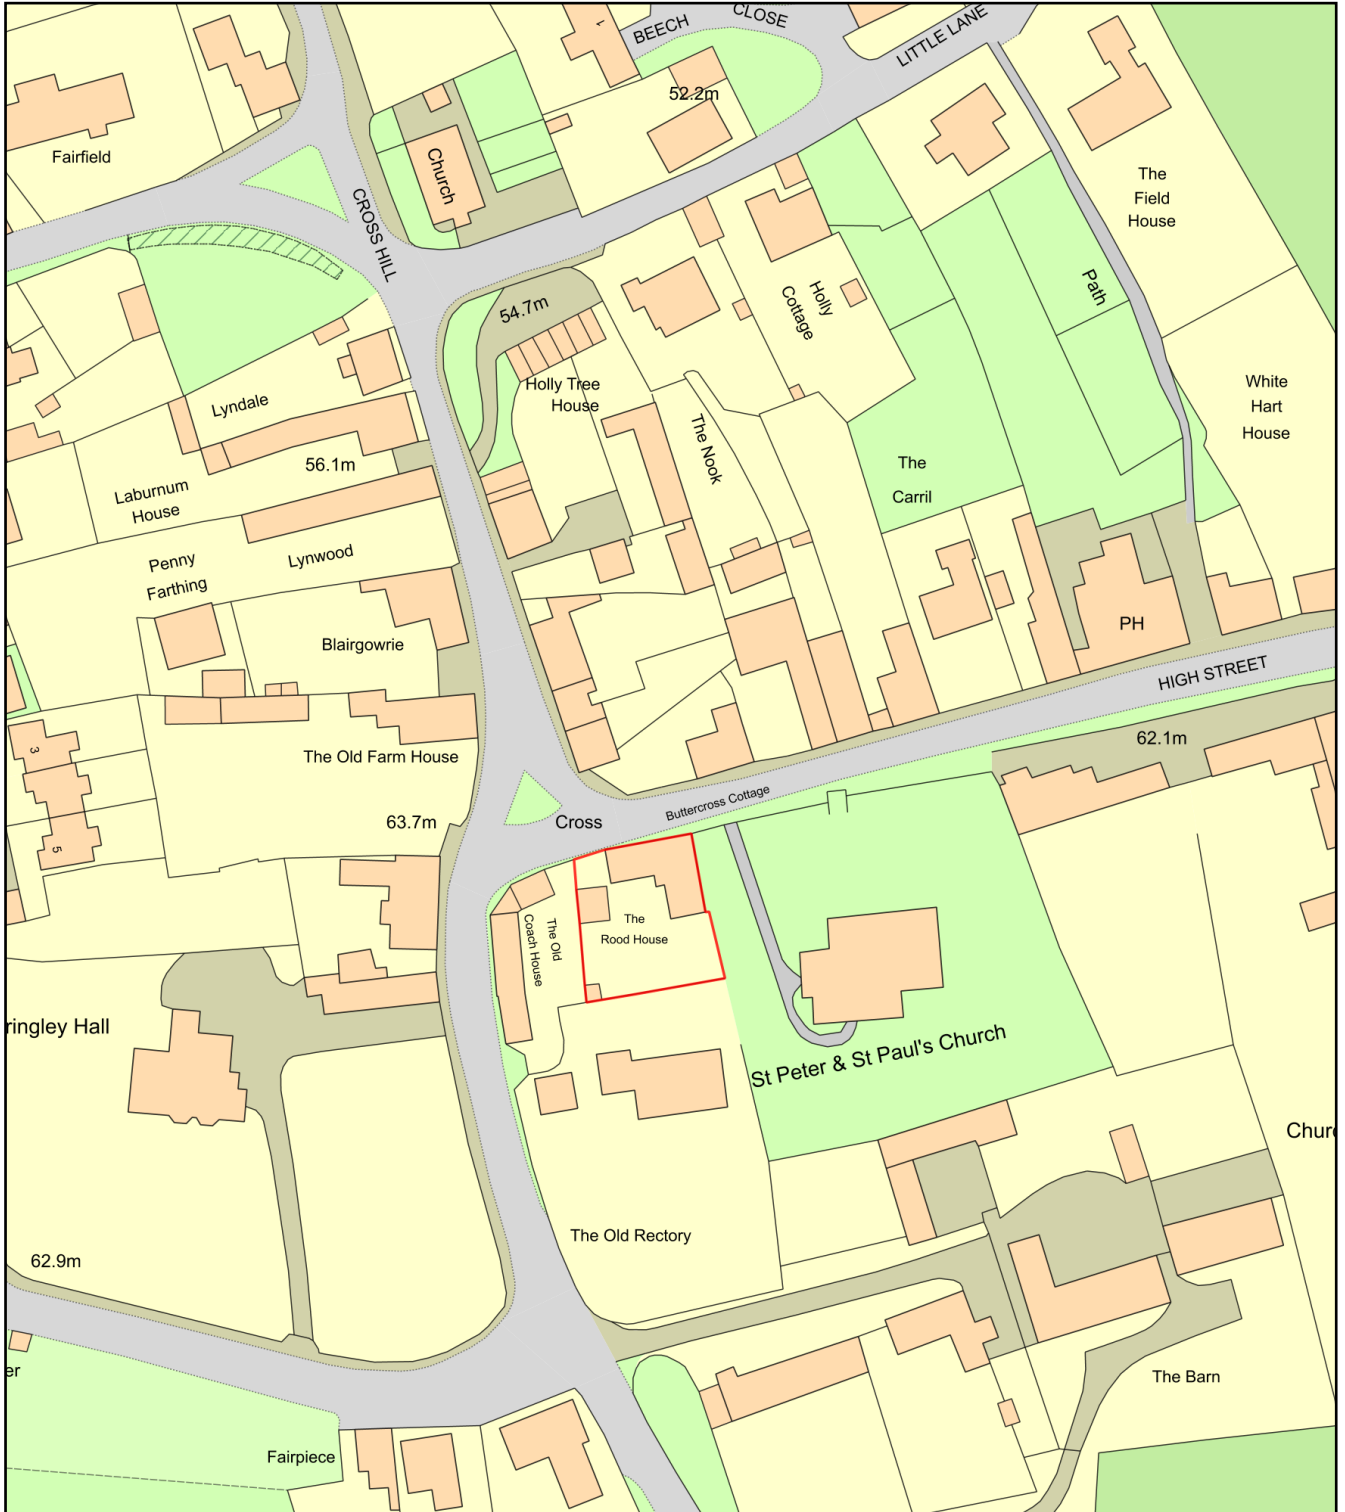

Rood House

Plan Produced for: Rood House

Date Produced: 21 Apr 2023

Plan Reference Number: TQRQM23111100708896

Scale: 1:1250 @ A4