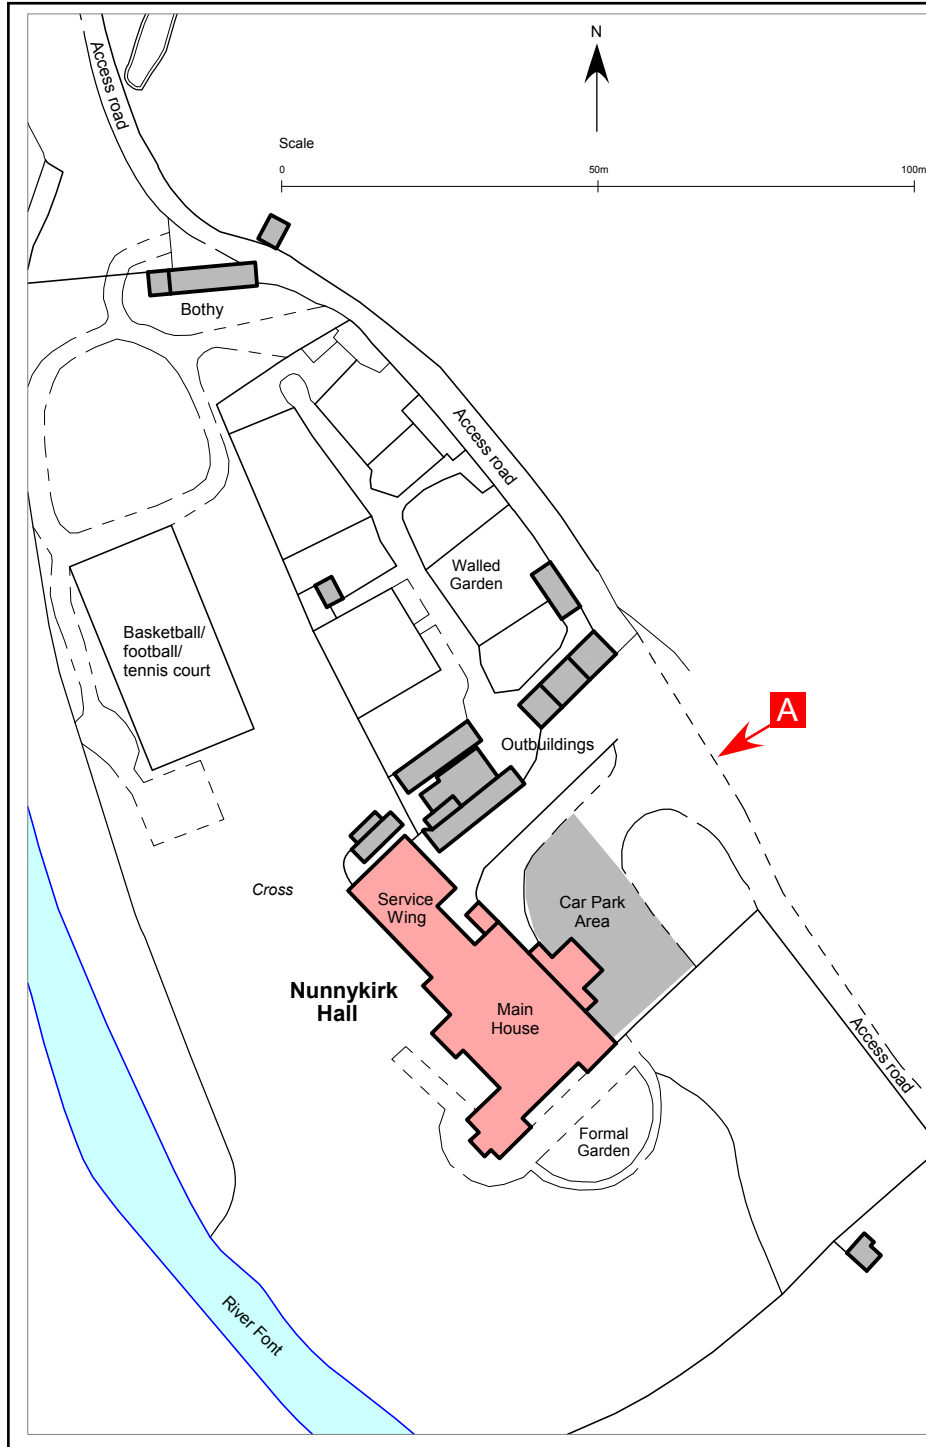

**NUNNYKIRK HALL
ENCLOSURE 3**

SITE PLAN

Nunnykirk Hall
Nunnykirk
Morpeth
NE61 4PB

List Entry NGR: NZ 08096 92626
Scale (Figure 1a): 1:1,000
Date: 10/03/2023

Heritage Category
List Entry No.: 1041251
Grade: 1

Figure 1b

A Property Front

Site entrance through wooden gate via private road leading from public highway (see Enclosure 2.1)

The entire site, including property, outbuildings and land, is defined by the red outline shown in the Enclosure Map 1b.