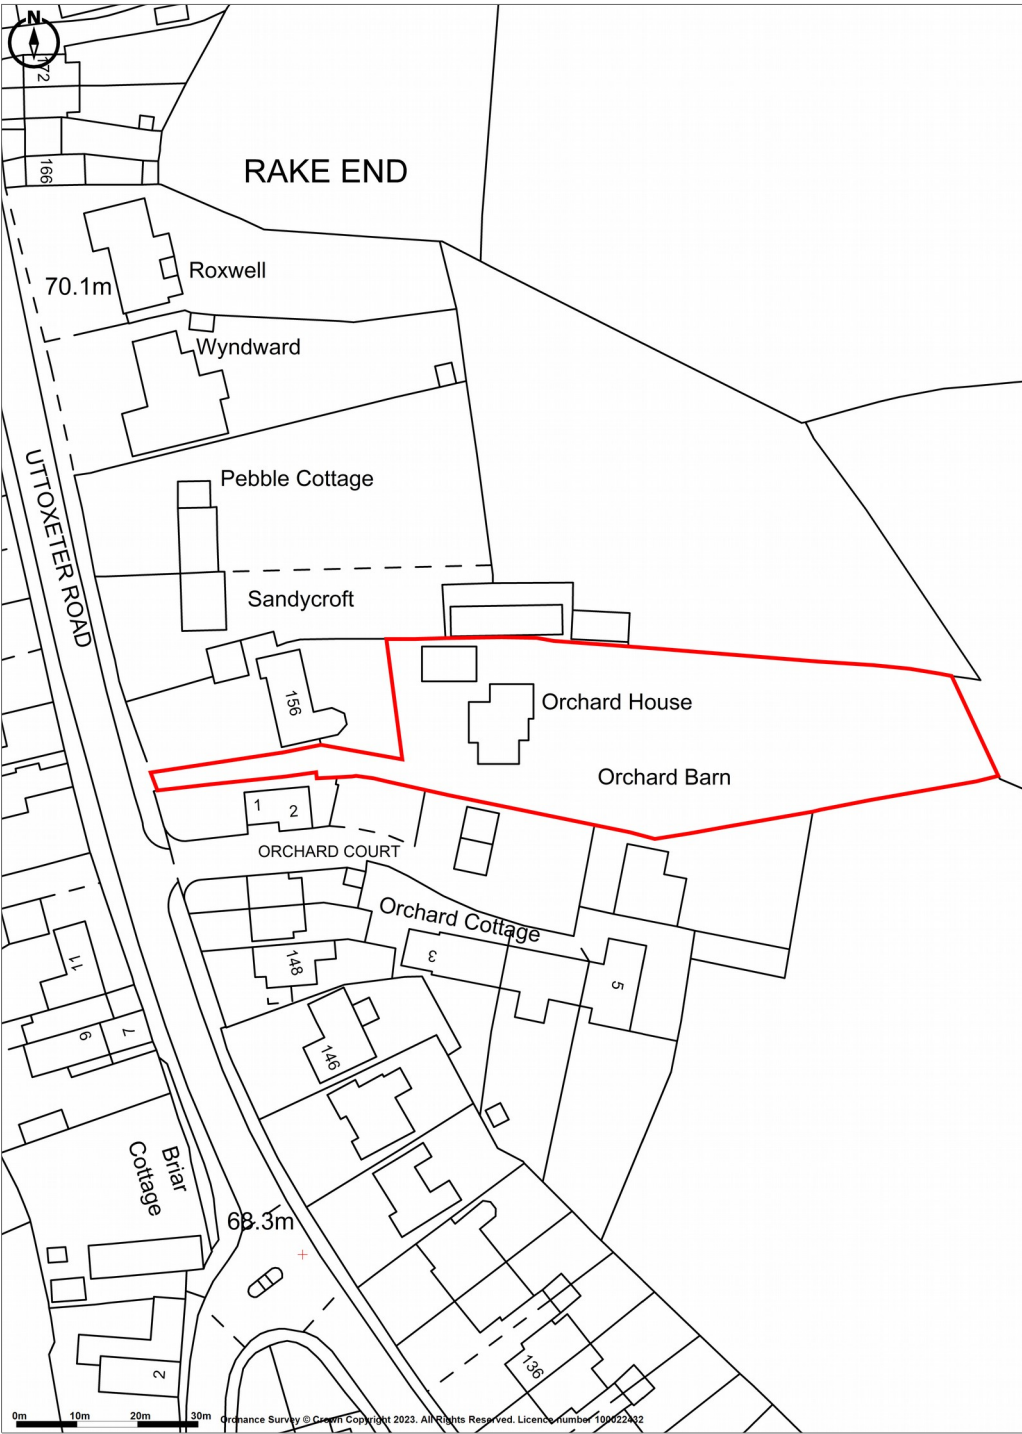

Orchard House Rake End Hill Ridware Rugeley
Staffordshire WS15 3RQ

Promap
LANDMARK INFORMATION

Ordnance Survey Crown Copyright 2023. All rights reserved.
Licence number 100022432.
Plotted Scale - 1:1250. Paper Size - A4
Drawing 6290.99 Location Plan