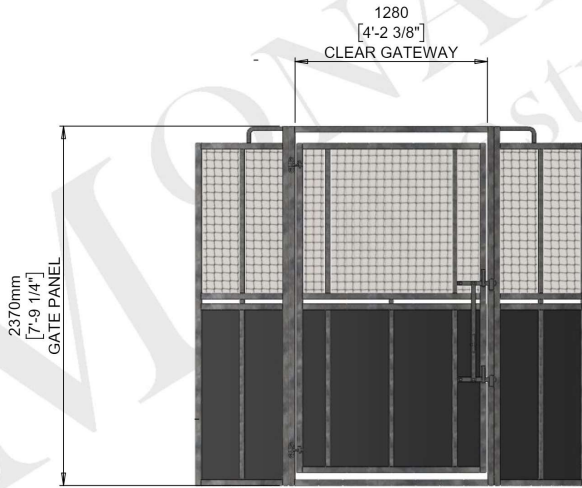

SCALE 1:25

**ALL GIVEN DIMENSIONS
MUST BE ADHERED TO**

**PLEASE CHECK ALL DIMENSIONS AS CORRECT.
SIGN AND RETURN TO MONARCH EQUESTRIAN**

SIGNATURE.....

DATE.....

Customer	36' CONSORT PLUS	Drawn	Wayne Bull
Title	5 HORSE	Date	24/03/2014
	1 x 4' GATE	Scale	1:50