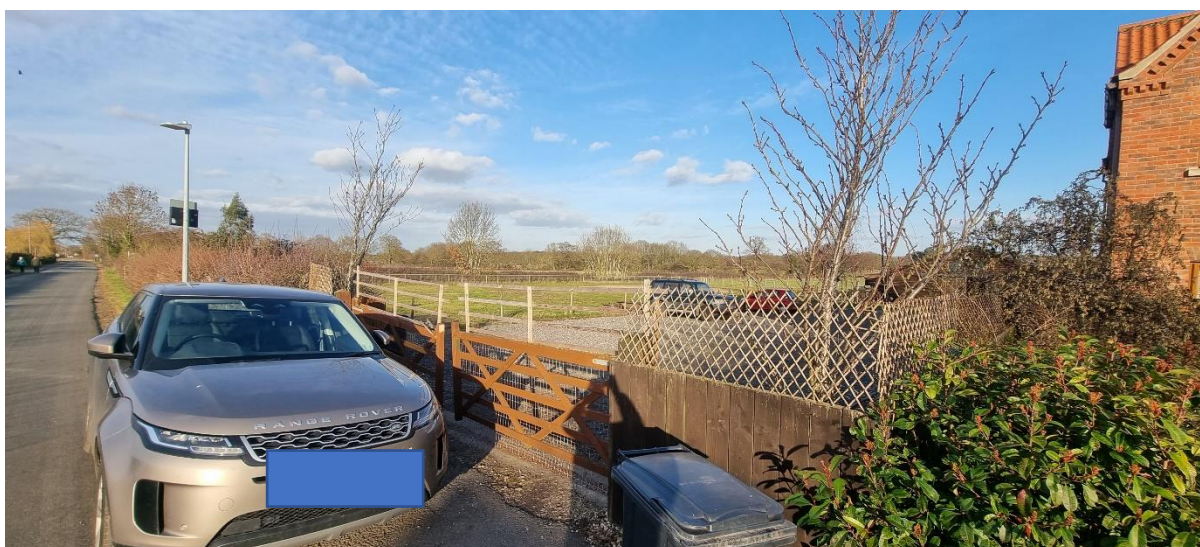

EXISTING PHOTOS, SCOLES HOUSE, STATION ROAD, SWINDERBY

Existing entrance gates – 6m wide

Photos of the existing stable building.