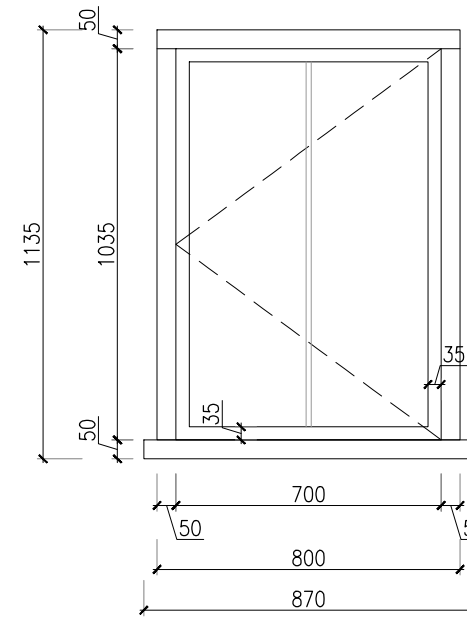

W03

- New window in existing opening
- Side Casement
- Obscure slimline double glazing to be Histoglass HD12 - 12mm thickness
- Softwood window painted white
- Glazing bar