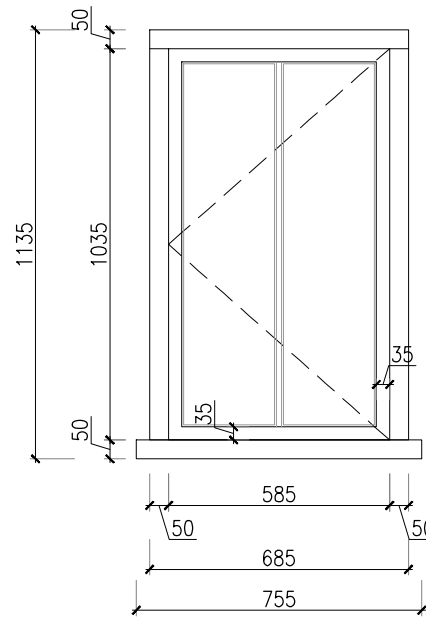

W01

- New window in new opening
- Side Casement
- Clear slimline double glazing to be Histoglass HD12 - 12mm thickness
- Softwood window painted white
- Glazing bar

W02

- New window in new opening
- Side Casement
- Clear slimline double glazing to be Histoglass HD12 - 12mm thickness
- Softwood window painted white
- Glazing bar

RL1, RL2

- New rooflights in new openings.
- Fixed
- Clear double glazing
- Conservation Rooflight from the Rooflight Company: CR10-2
- Viewable dimensions: 517mm W x 980mm L

NOTES:

Do Not Scale.

Report all discrepancies, errors and omissions.