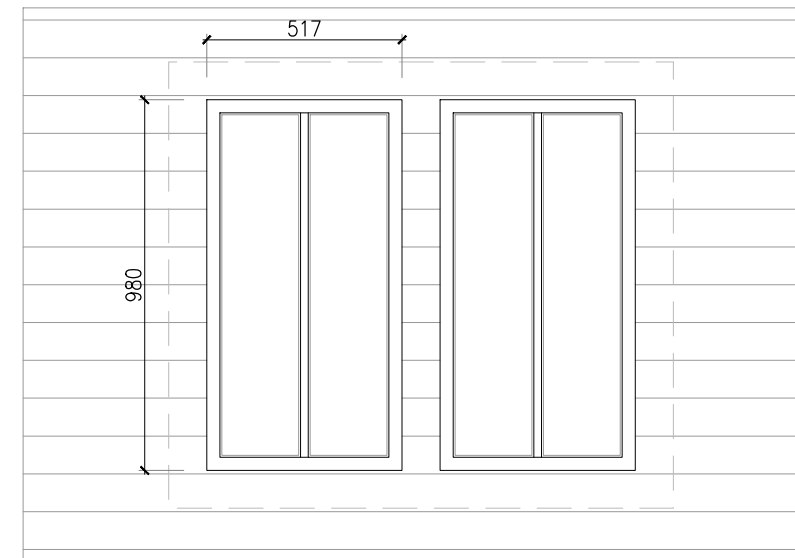

W01

- New window in new opening
- Side Casement
- Clear slimline double glazing to be Histoglass HD12 - 12mm thickness
- Softwood window painted white
- Glazing bar

W02

- New window in new opening
- Side Casement
- Clear slimline double glazing to be Histoglass HD12 - 12mm thickness
- Softwood window painted white
- Glazing bar

W03

- New window in existing opening
- Side Casement
- Obscure slimline double glazing to be Histoglass HD12 - 12mm thickness
- Softwood window painted white
- Glazing bar

W04, W05

- New window in existing opening
- Side Casement
- Clear slimline double glazing to be Histoglass HD12 - 12mm thickness
- Softwood window painted white
- Glazing bar

RL1, RL2

- New rooflights in new openings.
- Fixed
- Clear double glazing
- Conservation Rooflight from the Rooflight Company: CR10-2
- Viewable dimensions: 517mm W x 980mm L

NOTES:

Do Not Scale.

Report all discrepancies, errors and omissions.