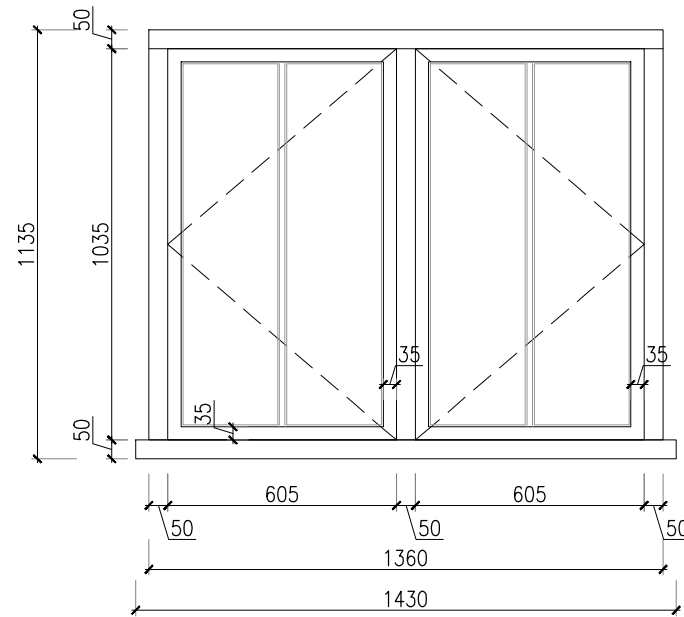

W01

- New window in new opening
- Side Casement
- Clear slimline double glazing to be Histoglass HD12 - 12mm thickness
- Softwood window painted white
- Glazing bar

W02

- New window in new opening
- Side Casement
- Clear slimline double glazing to be Histoglass HD12 - 12mm thickness
- Softwood window painted white
- Glazing bar

RL1, RL2

- New rooflights in new openings.
- Fixed
- Clear double glazing
- Conservation Rooflight from the Rooflight Company: CR10-2
- Viewable dimensions: 517mm W x 980mm L

NOTES:

Do Not Scale.

Report all discrepancies, errors and omissions.