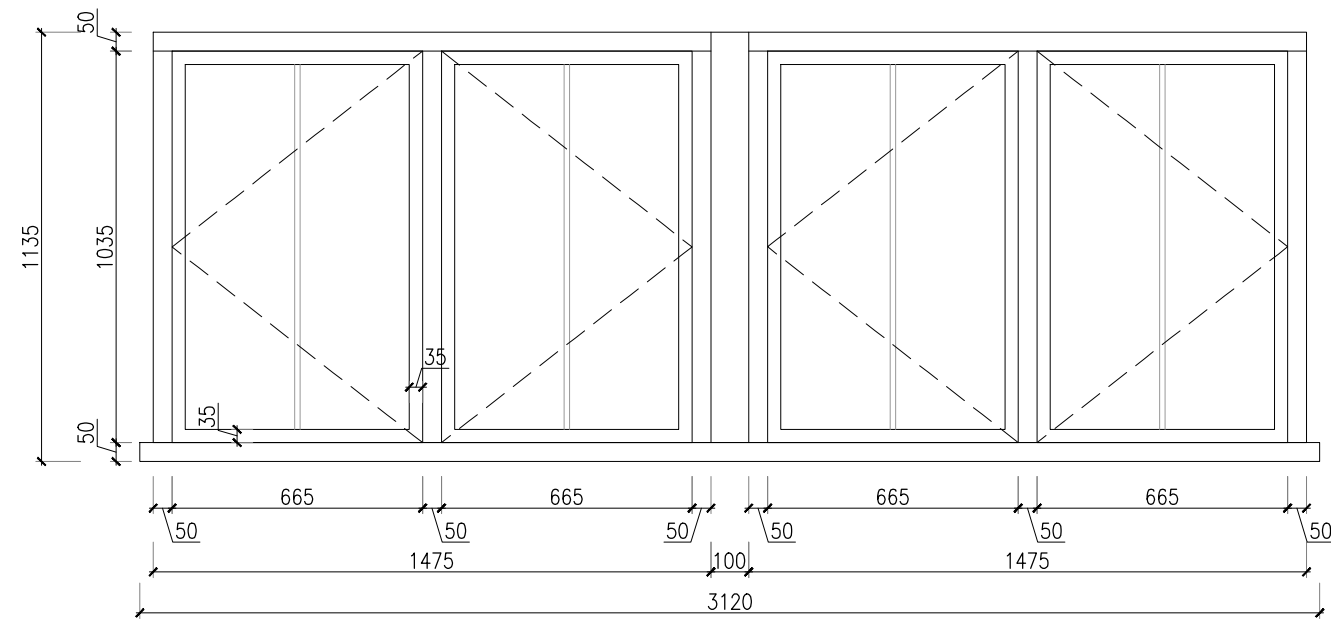

W01

- New window in new opening
- Side Casement
- Clear slimline double glazing to be Histoglass HD12 - 12mm thickness
- Softwood window painted white
- Glazing bar

W02

- New window in new opening
- Side Casement
- Clear slimline double glazing to be Histoglass HD12 - 12mm thickness
- Softwood window painted white
- Glazing bar

W03

- New window in existing opening
- Side Casement
- Obscure slimline double glazing to be Histoglass HD12 - 12mm thickness
- Softwood window painted white
- Glazing bar

W04, W05

- New window in existing opening
- Side Casement
- Clear slimline double glazing to be Histoglass HD12 - 12mm thickness
- Softwood window painted white
- Glazing bar

RL1, RL2

- New rooflights in new openings.
- Fixed
- Clear double glazing
- Conservation Rooflight from the Rooflight Company: CR10-2
- Viewable dimensions: 517mm W x 980mm L

NOTES:

Do Not Scale.

Report all discrepancies, errors and omissions.