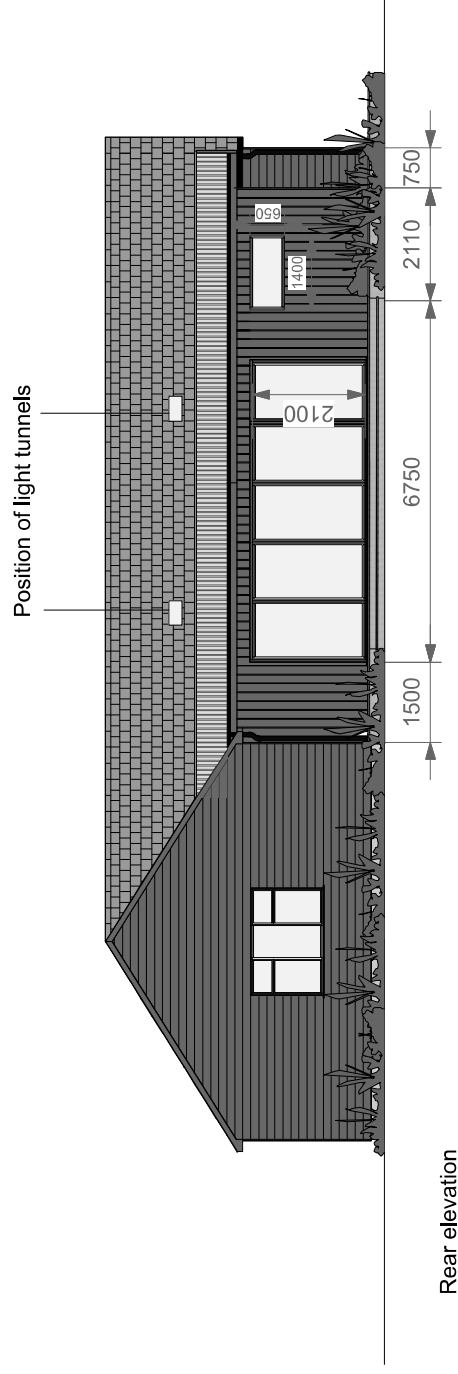

HANNAH CRICKMORE BA hors. BTEC nat dip.  
THIMBLE LILY DESIGN  
25 Holton Road, Halesworth, Suffolk. IP19 8HF  
T: 01986 835 276 M: 07881 645 346

CLIENT: Mr and Mrs Newman  
SITE: Orchard Farm, Beddingfield Road, Beddingfield IP23 7LQ  
TITLE: Extension design  
DATE: February 2023  
DWG No: 1008/21/07 REV C  
SCALE: 1:100 @A3  
DRAWN BY: Hannah Crickmore

0 3  
Scale: 1:100