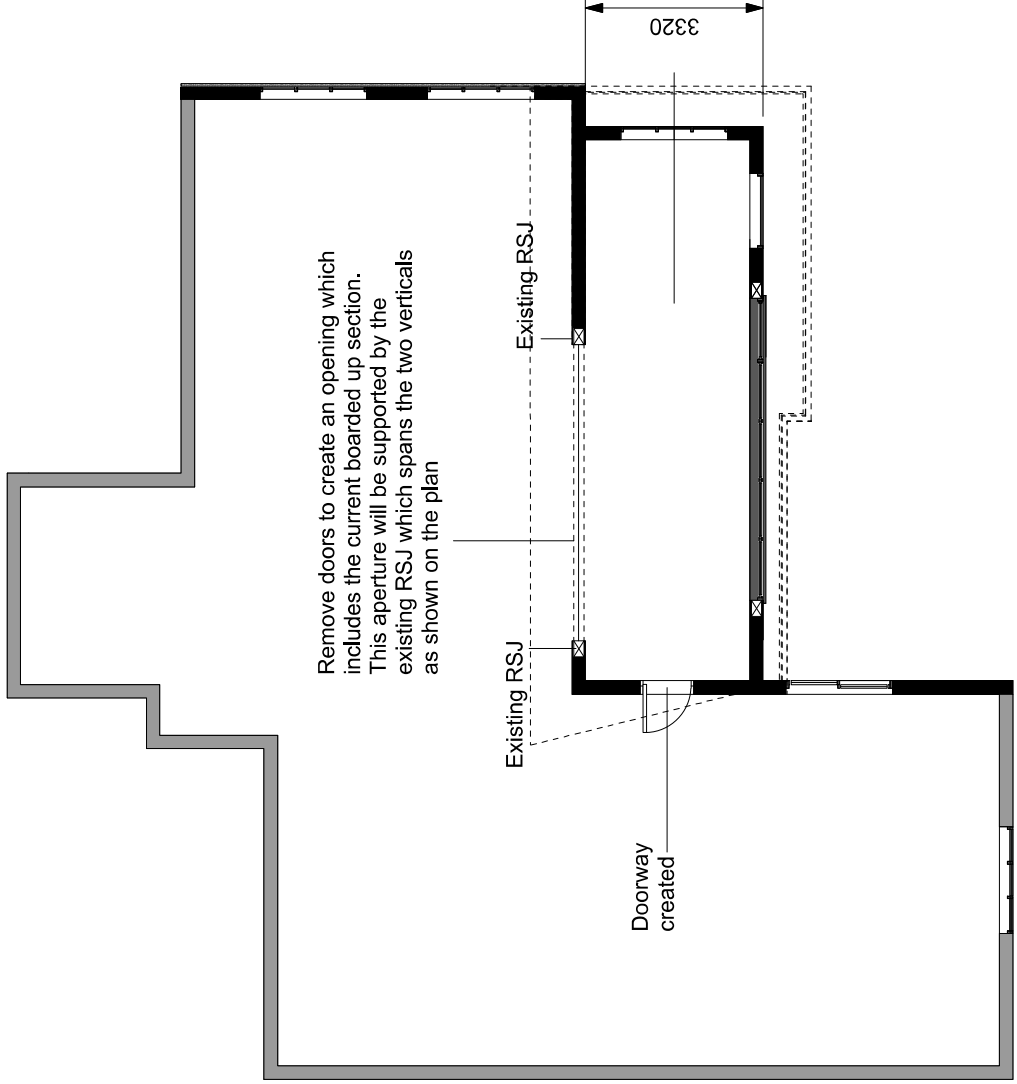

HANNAH CRICKMORE BA hons. BTEC nat dip.
THIMBLE LILY DESIGN
25 Holton Road, Halesworth, Suffolk. IP19 8HF
T: 01986 835 276 M: 07881 645 346

CLIENT: Mr and Mrs Newman
SITE: Orchard Farm, Beddingfield Road, Beddingfield IP23 7LQ
TITLE: Extension design
DATE: February 2023
DWG No: 1008/21/05 REV C
SCALE: 1:100@A3
DRAWN BY: Hannah Crickmore

Front section of property not surveyed

As Proposed