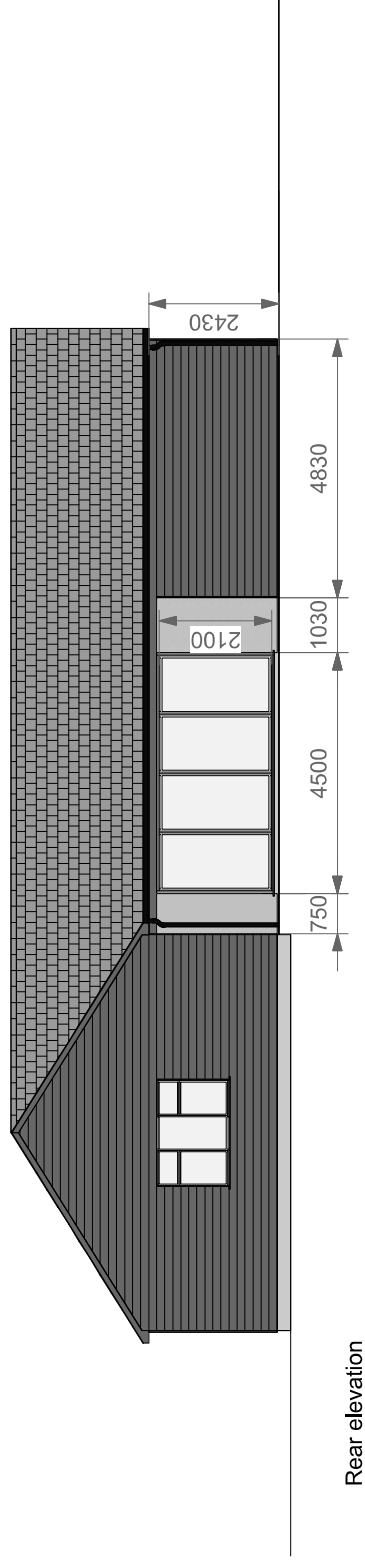

HANNAH CRICKMORE BA hons. BTEC nat dip.  
THIMBLE LILY DESIGN  
25 Holton Road, Halesworth, Suffolk. IP19 8HF  
T: 01986 835 276 M: 07881 645 346

CLIENT: Mr and Mrs Newman  
SITE: Orchard Farm, Beddingfield Road, Beddingfield IP23 7LQ  
TITLE: Extension design  
DATE: February 2023  
DWG No: 1008/21/02 REV C  
SCALE: 1:100 @A3  
DRAWN BY: Hannah Crickmore

Rear elevation

Rear side elevation

As existing