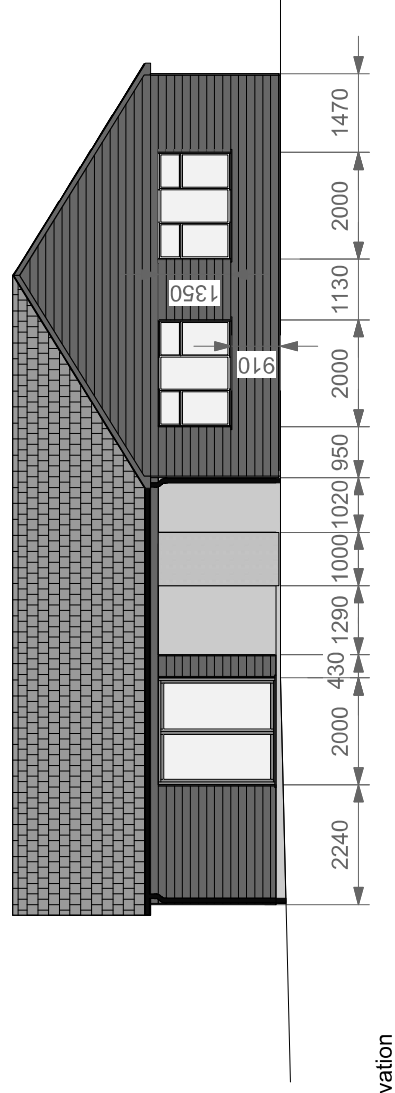

HANNAH CRICKMORE BA hons. BTEC nat dip.  
THIMBLE LILY DESIGN  
25 Holton Road, Halesworth, Suffolk. IP19 8HF  
T: 01986 835 276 M: 07881 645 346

CLIENT: Mr and Mrs Newman  
SITE: Orchard Farm, Beddingfield Road, Beddingfield IP23 7LQ  
TITLE: Extension design  
DATE: February 2023  
DWG No: 1008/21/02 REV C  
SCALE: 1:100 @A3  
DRAWN BY: Hannah Crickmore

Rear elevation

Rear side elevation

As existing