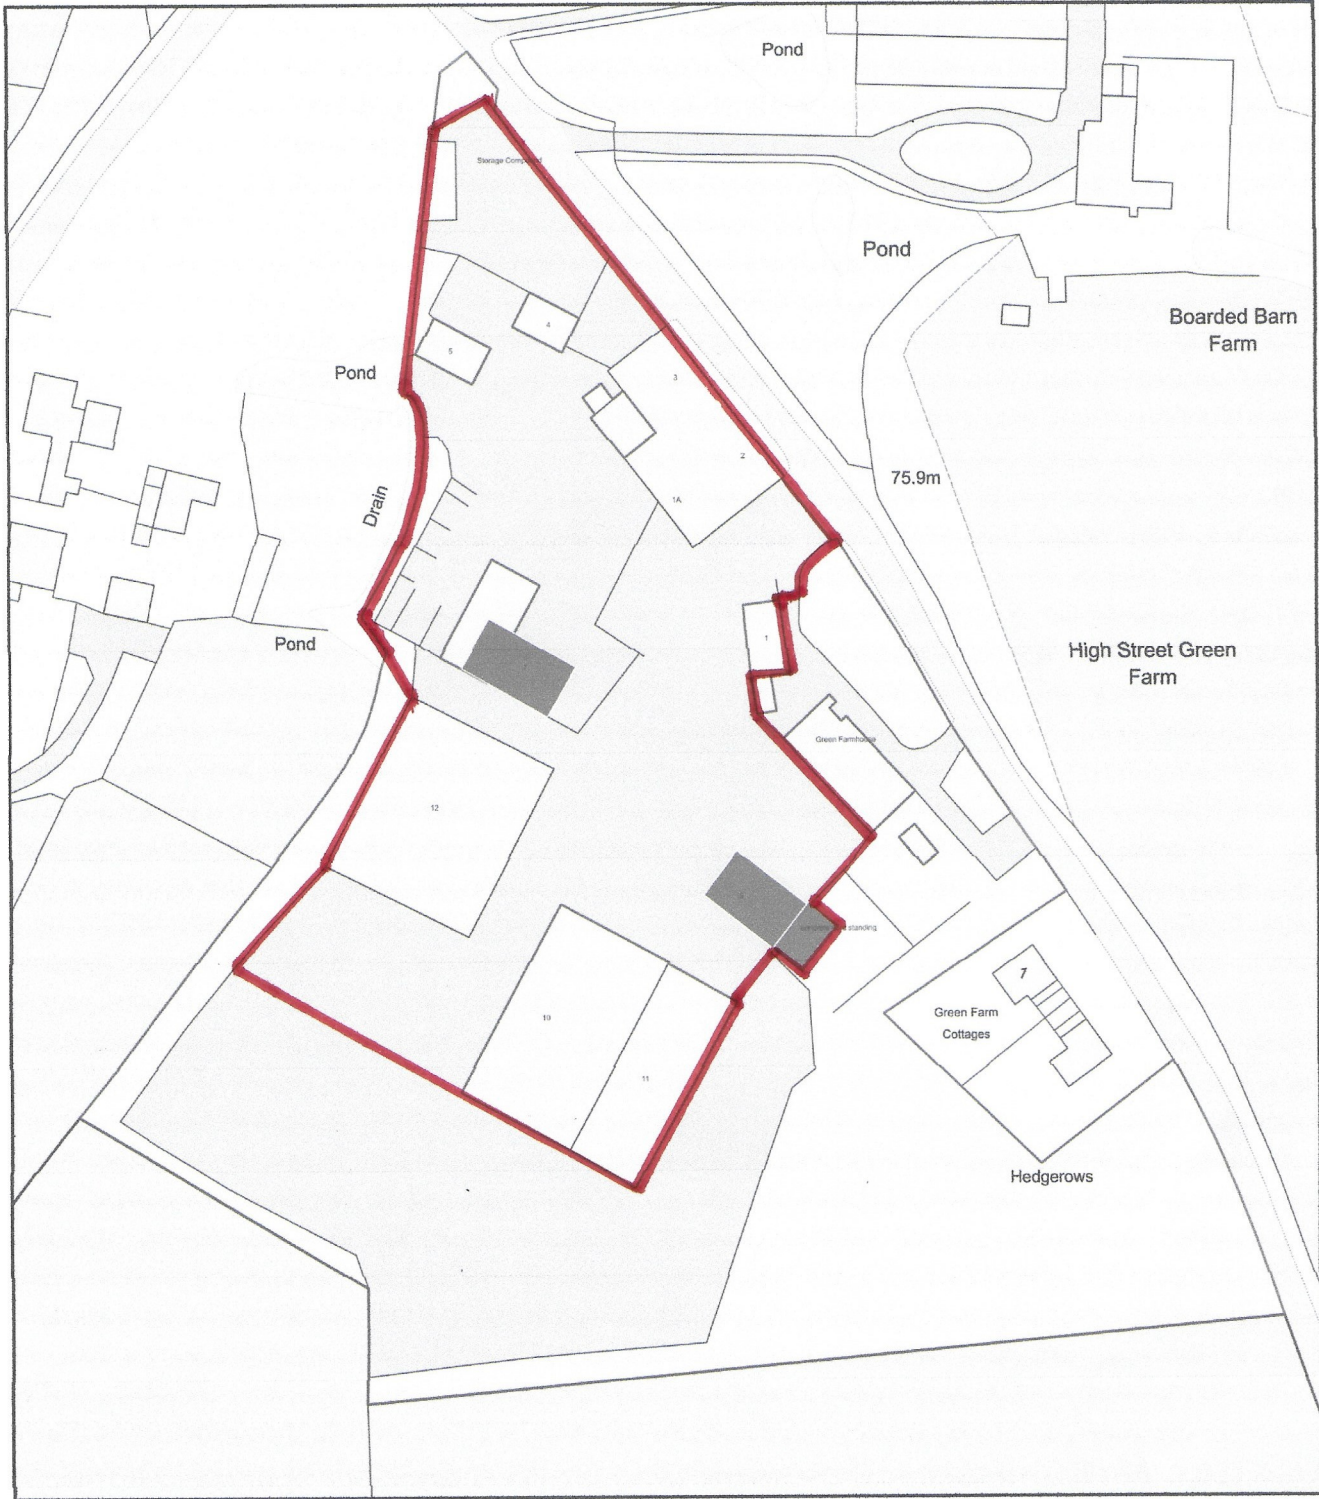

# Green Farm

Plan Produced for: **Glenn Lee**  
Date Produced: 20 Mar 2023  
Plan Reference Number: TQRQM23079205649570  
Scale: 1:1250 @ A4