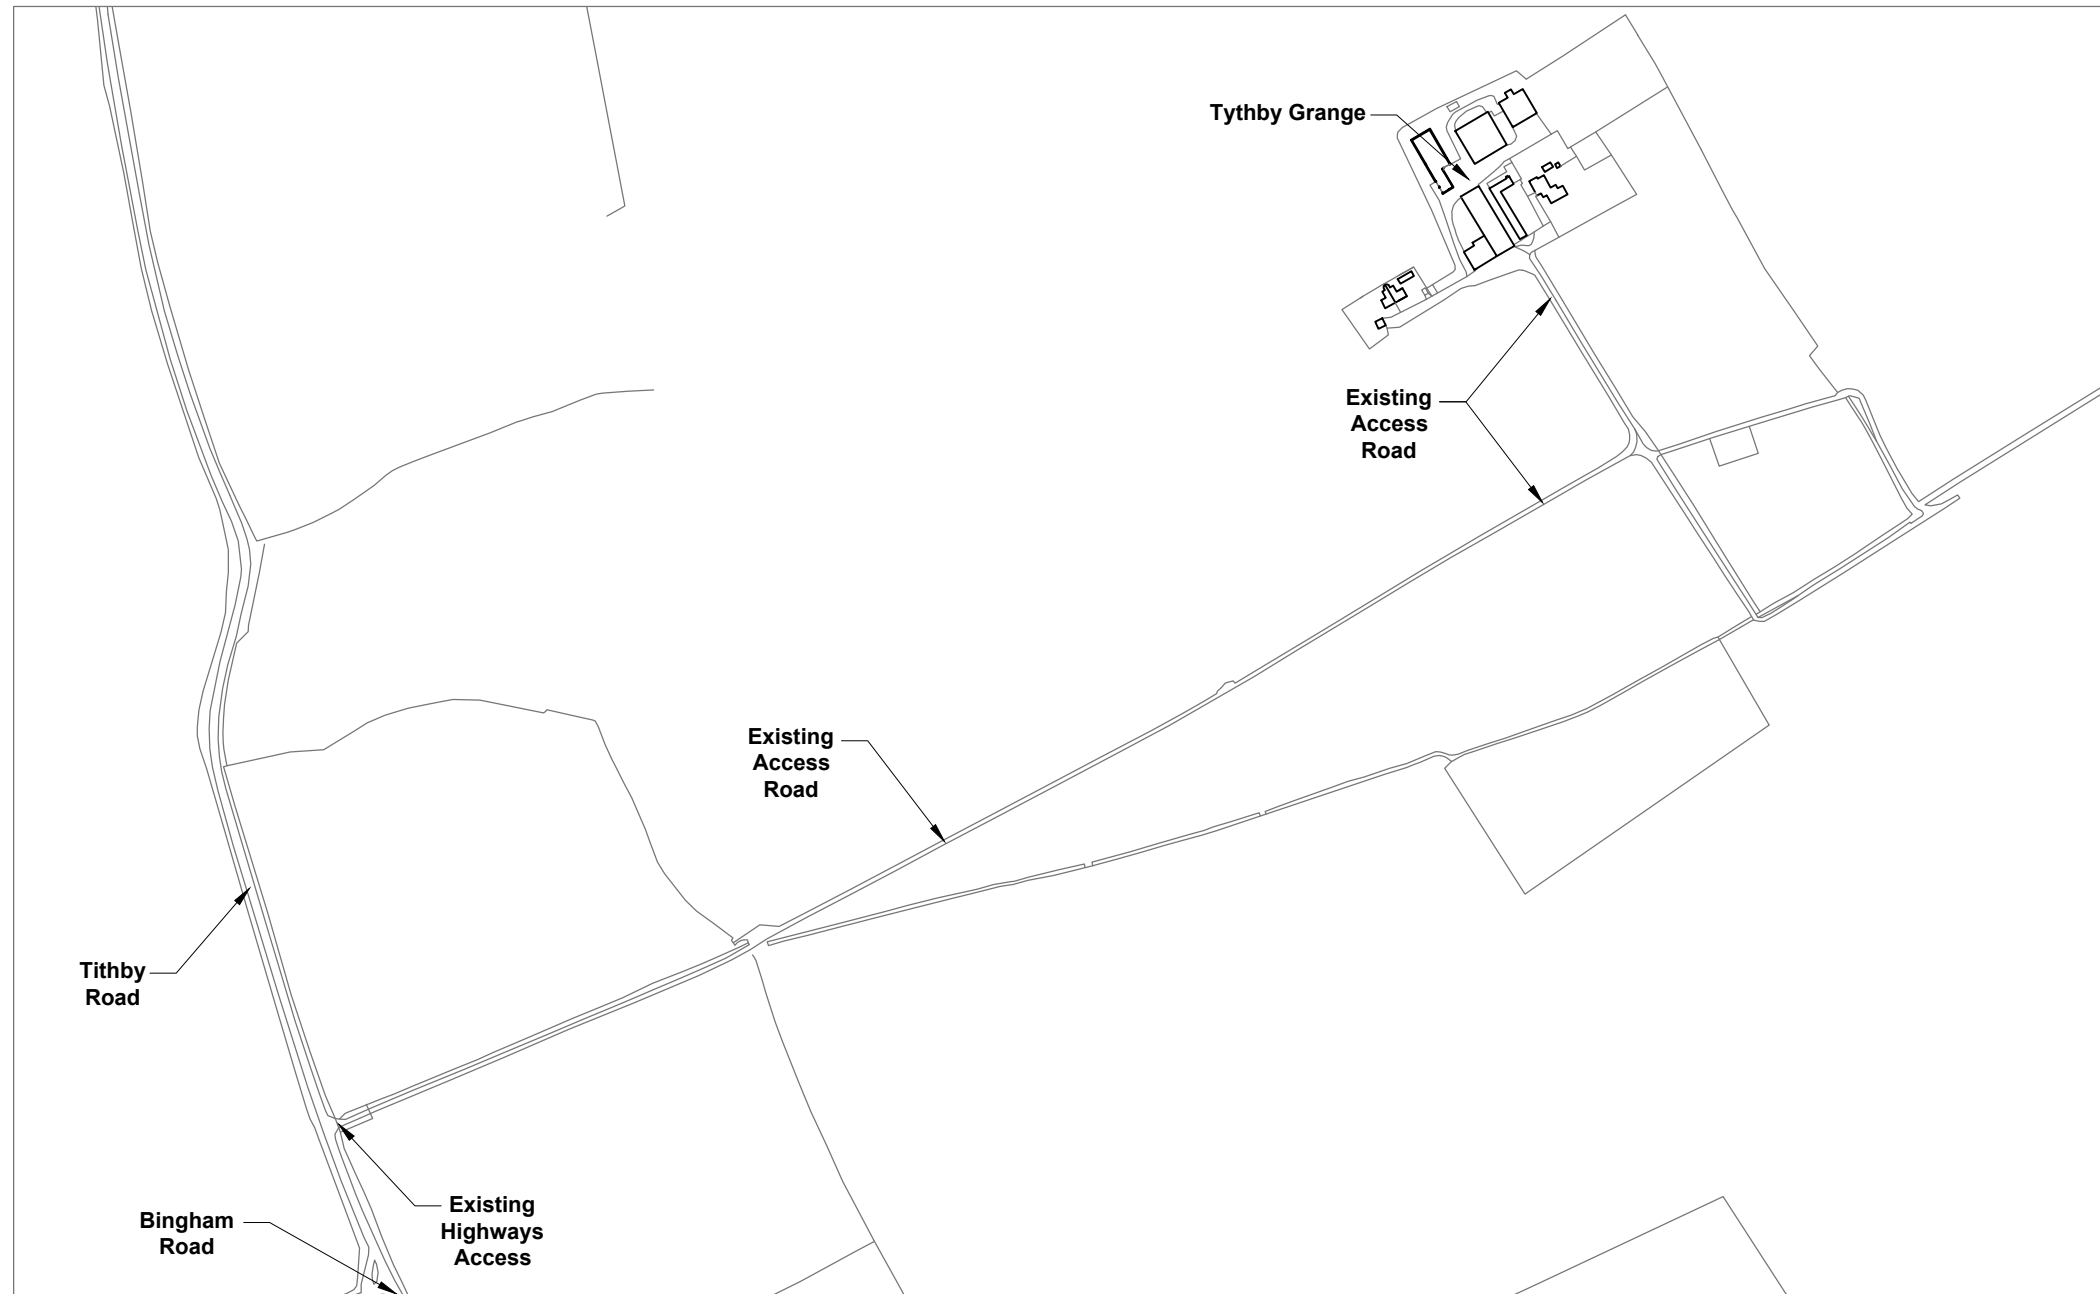

Tythby Grange, Bingham Road, Tithby, Nottinghamshire, NG13 8GR - Site Location Plan

1:5000 @ A3 (Showing Highways Access)