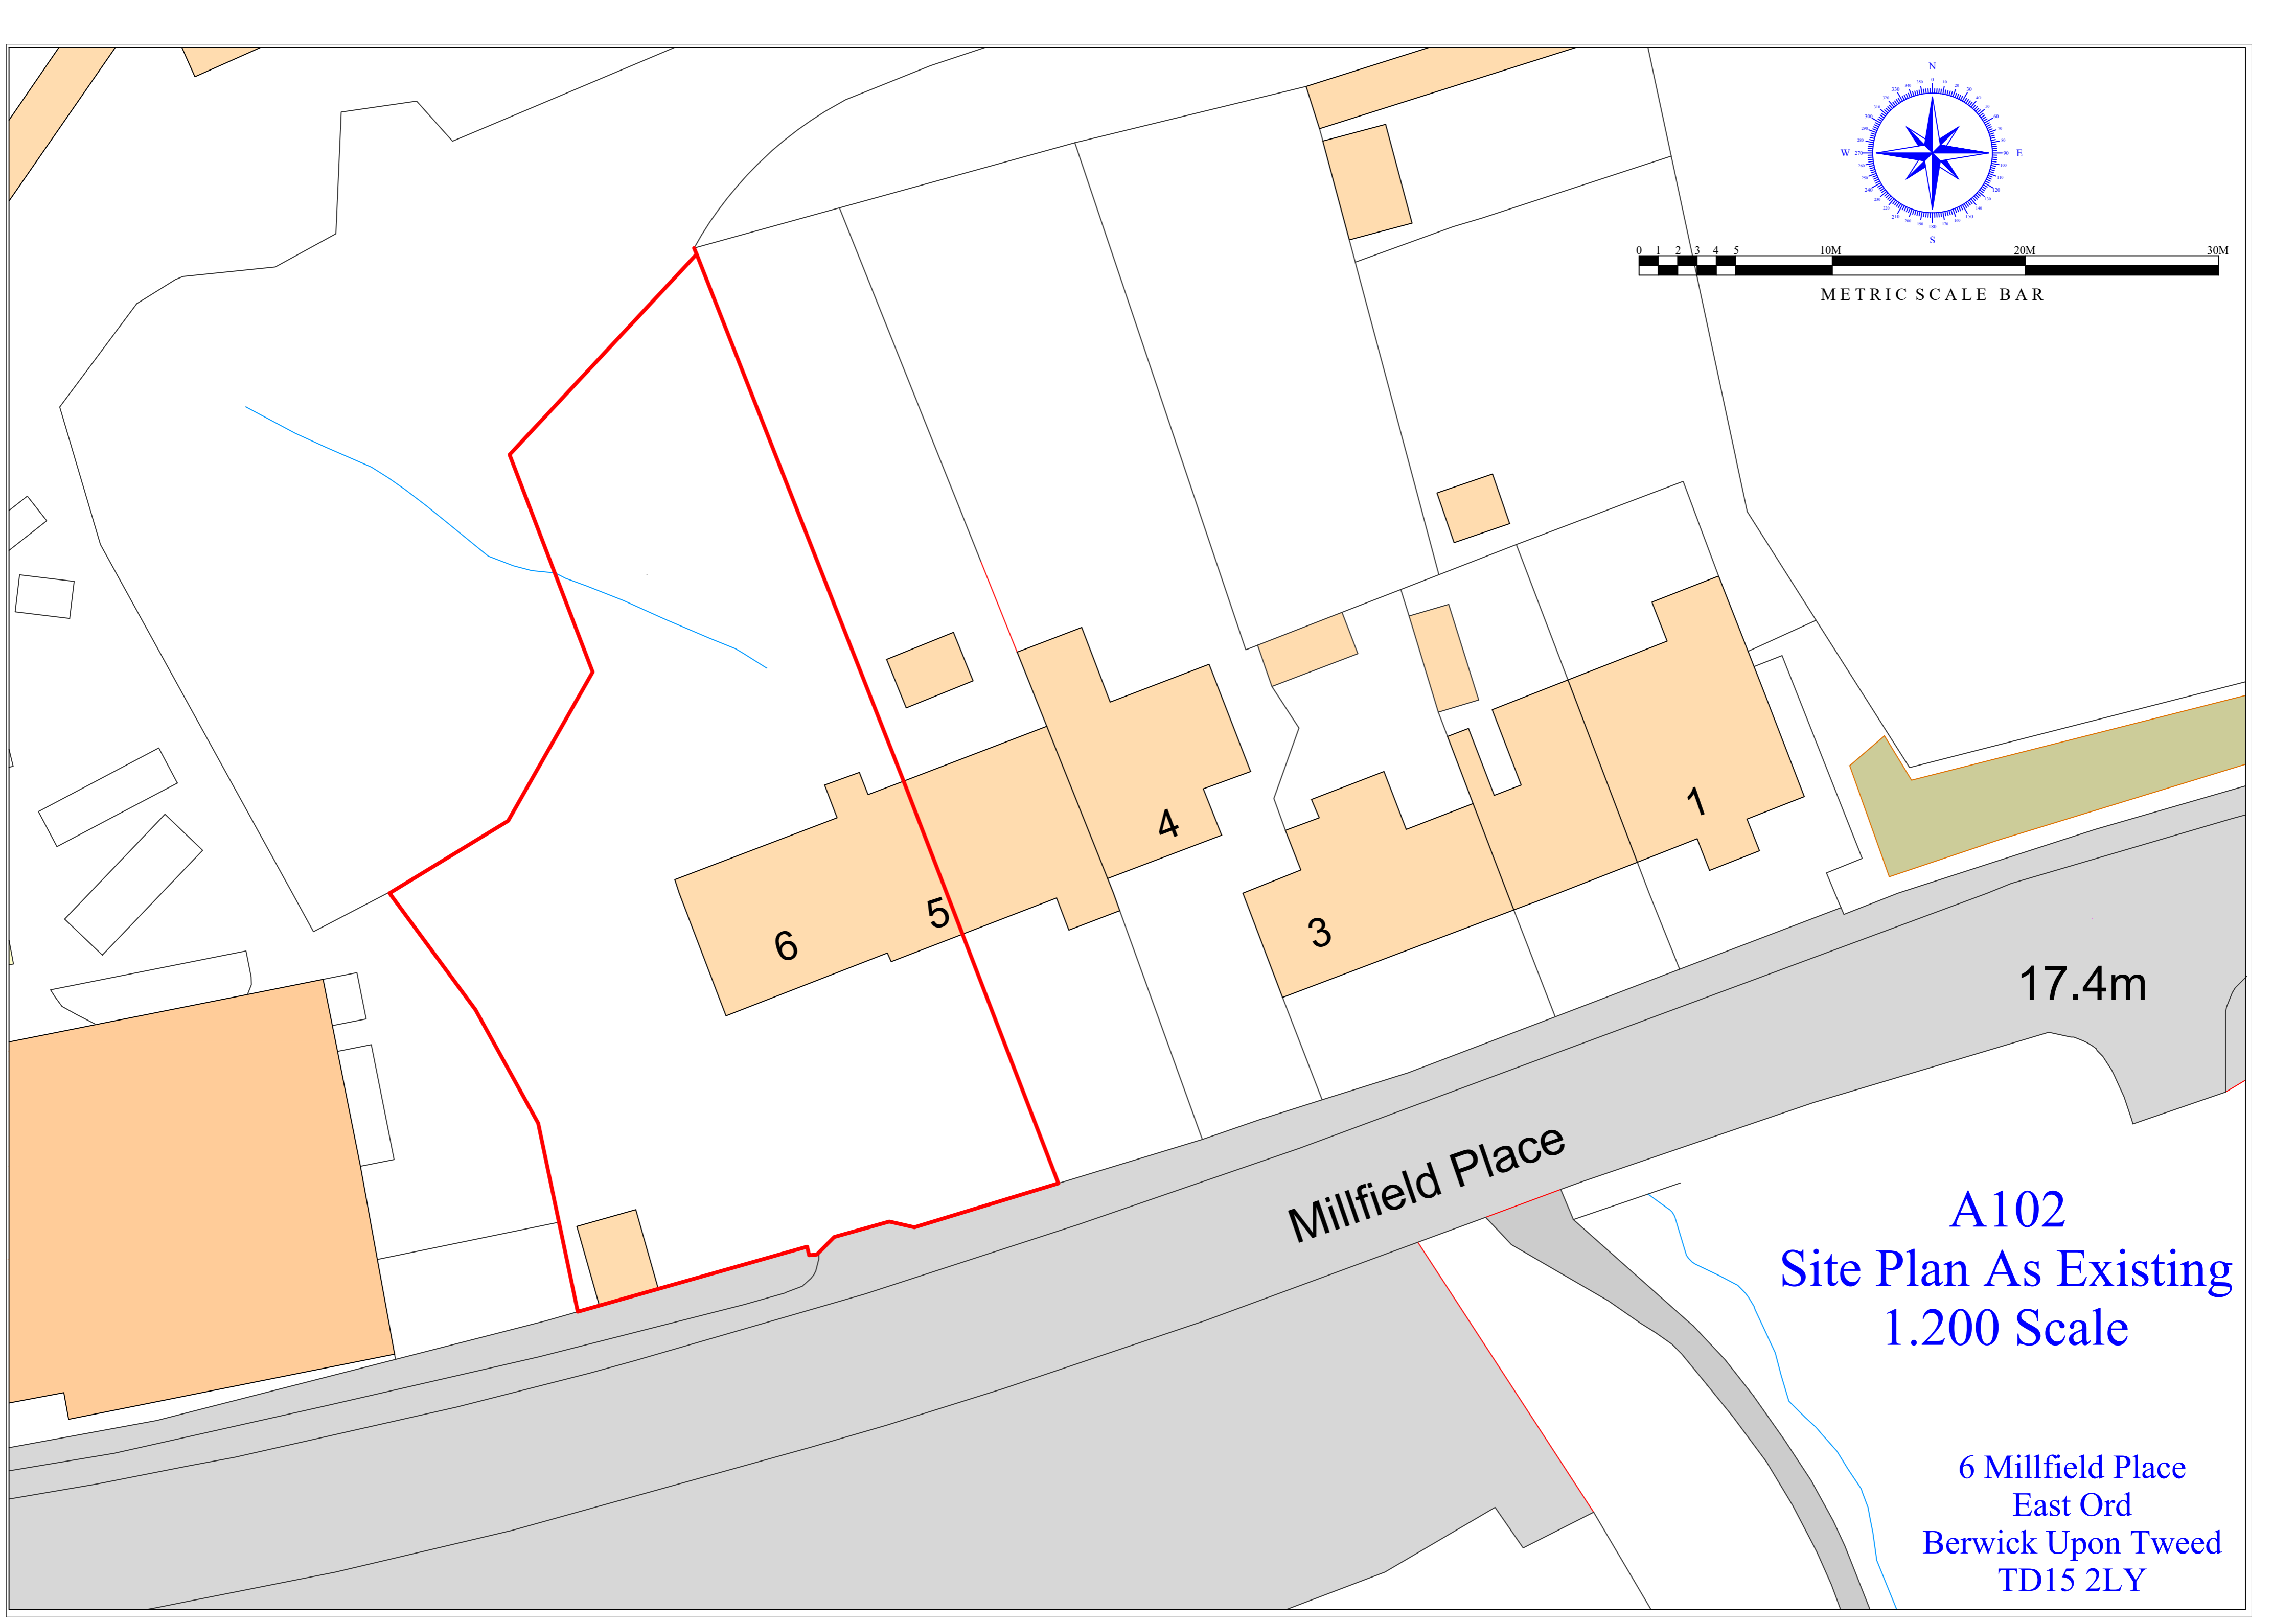

METRIC SCALE BAR

Millfield Place

17.4m

A102
Site Plan As Existing
1:200 Scale

6 Millfield Place
East Ord
Berwick Upon Tweed
TD15 2LY