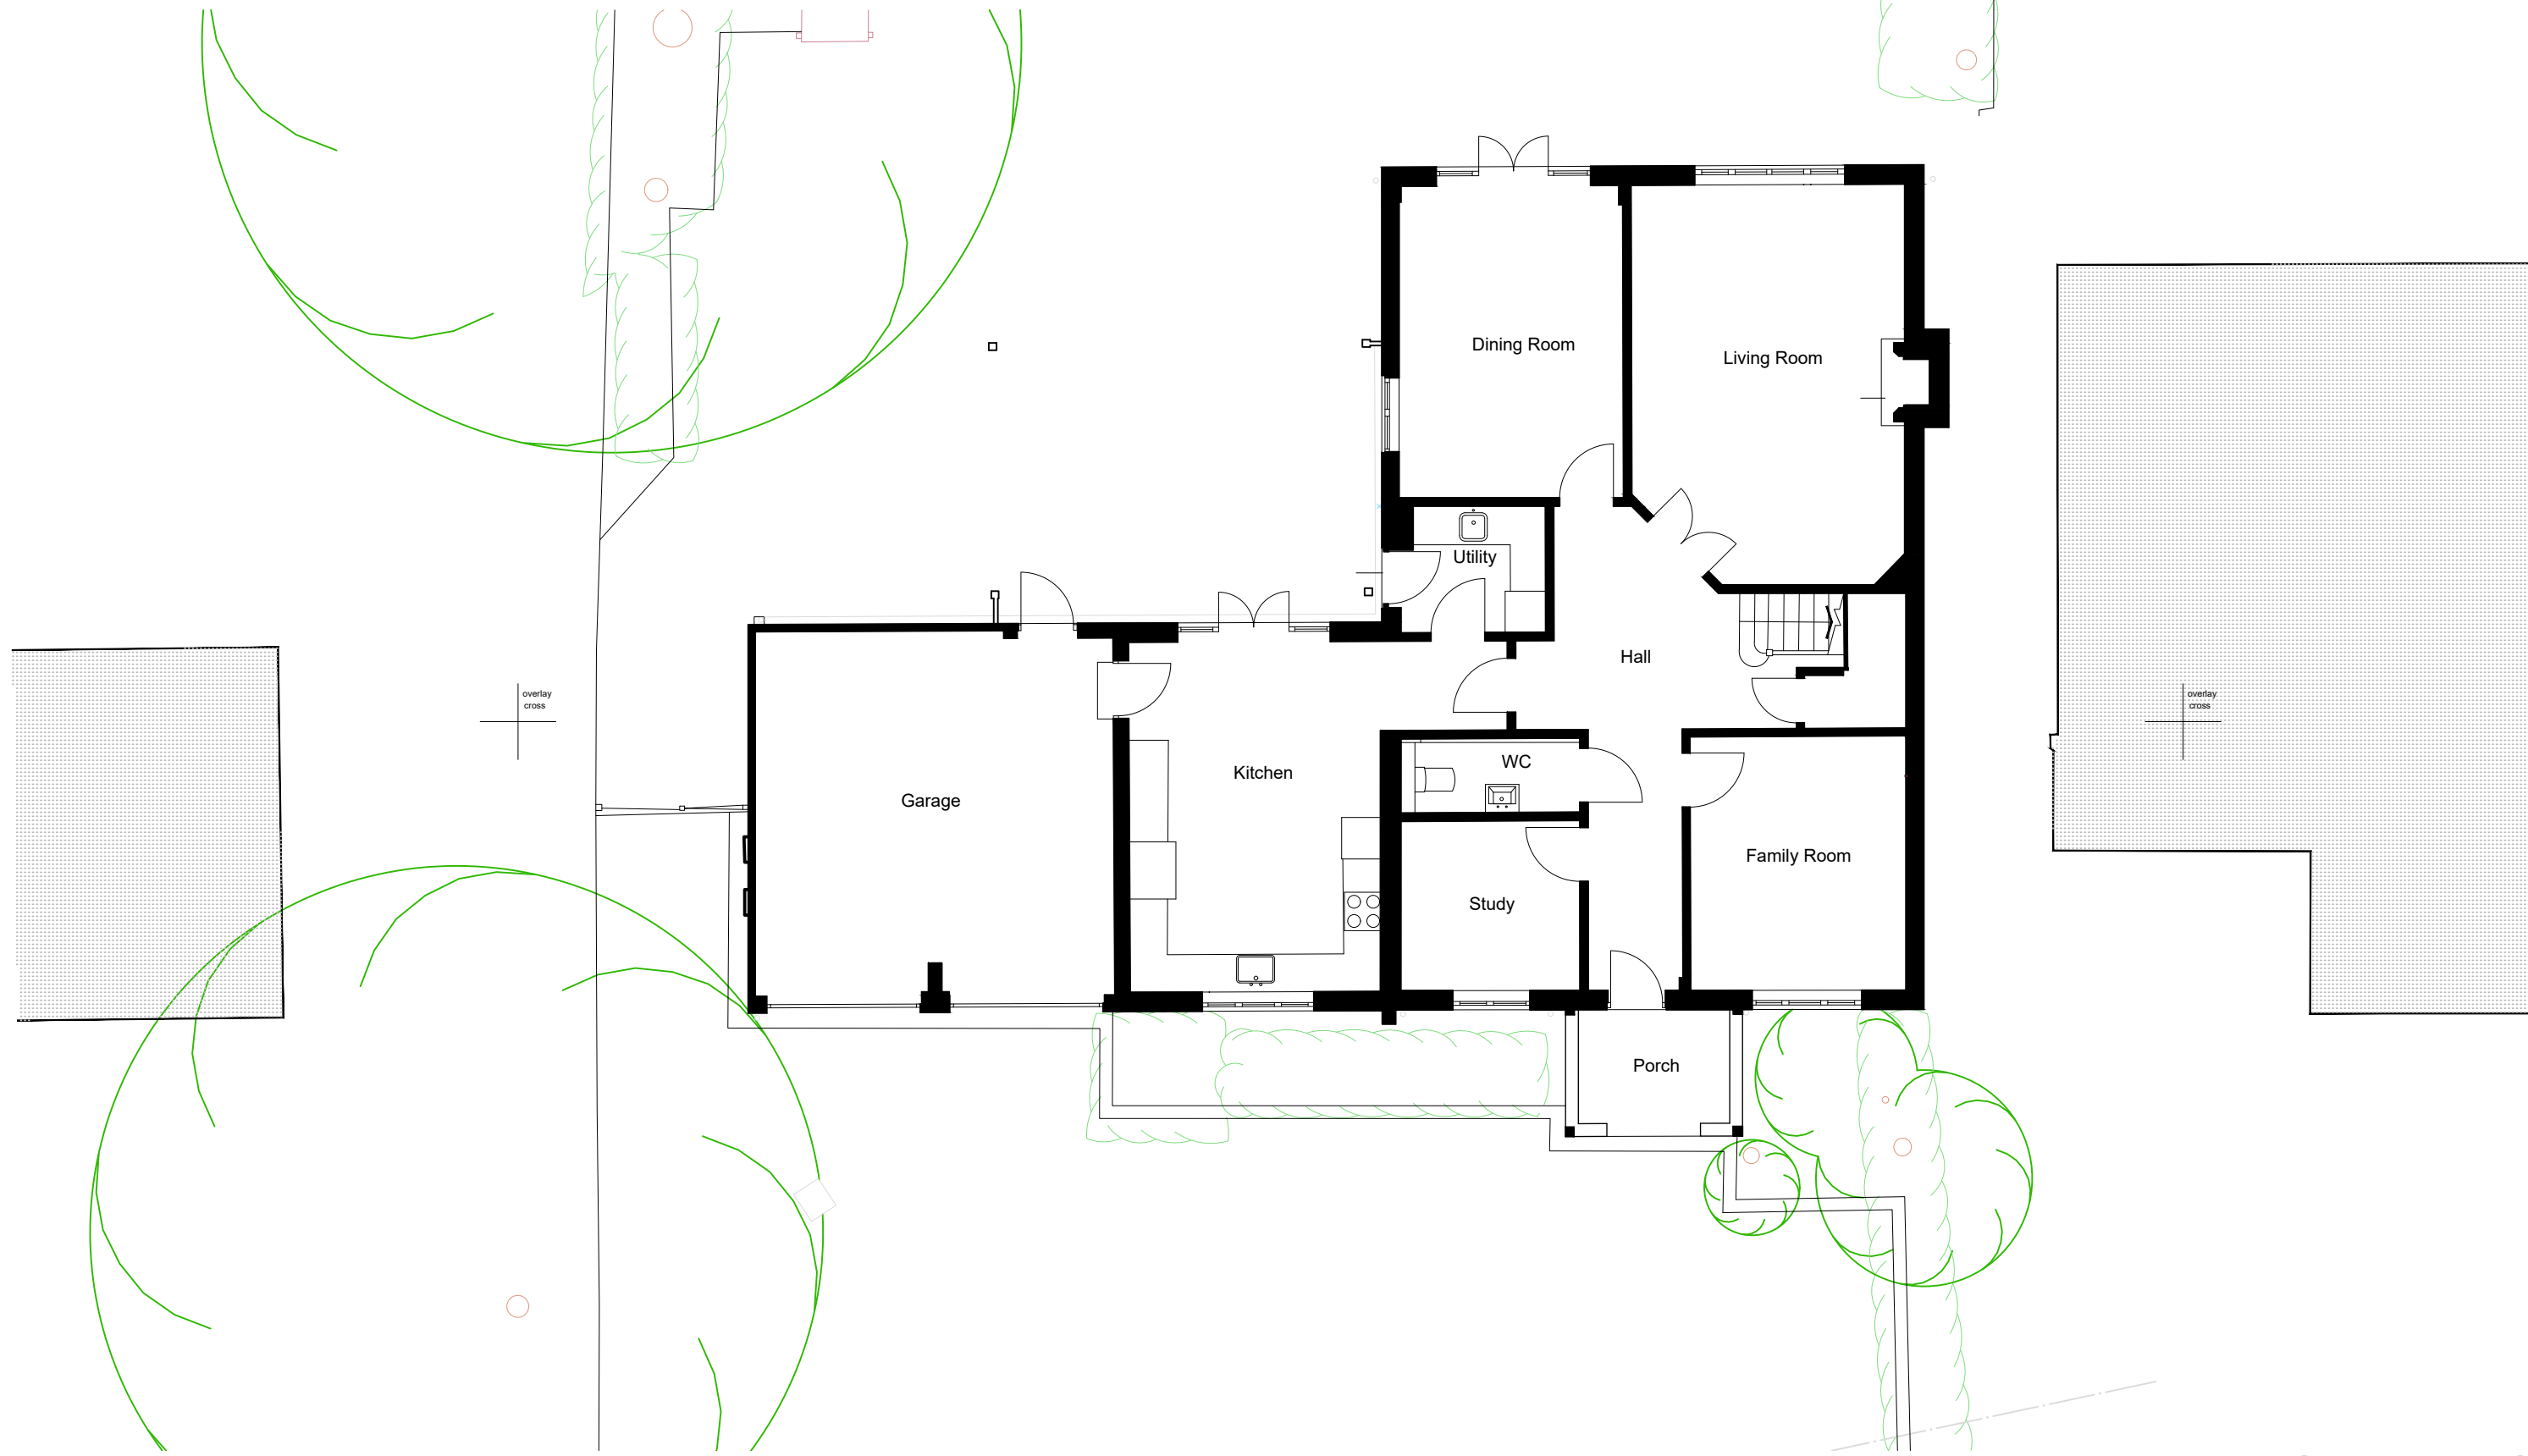

Oakfield House, Kingswood. Maidstone. ME17 1LZ.

Existing Ground Floor & partial site plan.

PLANNING DRAWING

Revision	Date	Details

DRAWING SERVICES
(HOUSEPLANS) LTD.
ARCHITECTURAL DESIGNERS
enquiries@drawingservices.net

Client:	Mr. D. McNamara & Miss. N. Bennett.	
Job:	Oakfield House, Kingswood, Maidstone. ME17 1LZ	
Drawing title:	Existing Ground Floor & Partial Site Plan.	
Drawing Number: (Job number)	V8554 - PL - 03	Revision:
Scale:	1:100@A3	
Date:	MARCH 2023	